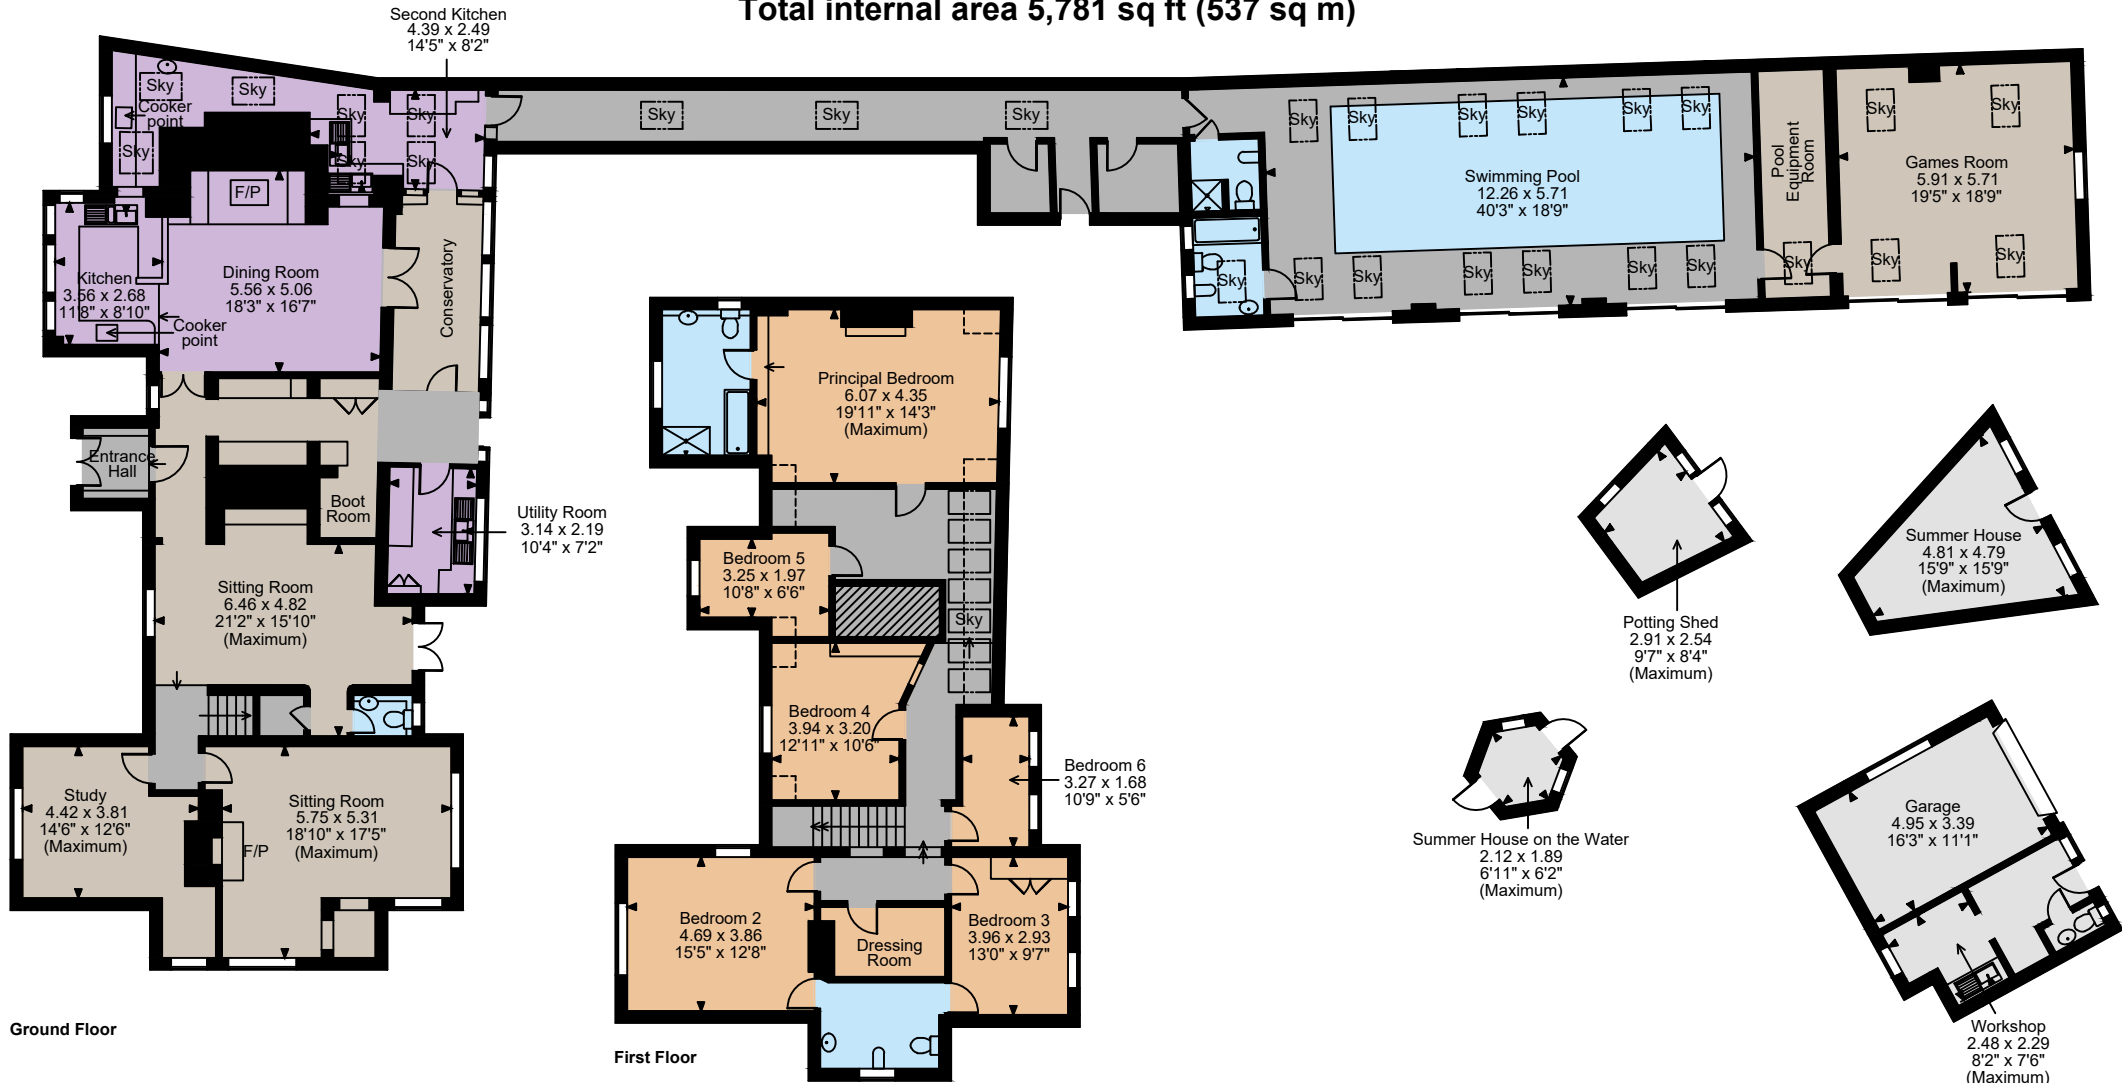

**Big House, Station Road, Whittington**  
**Main House internal area 4,341 sq ft (403 sq m)**  
**Garage Building internal area 314 sq ft (29 sq m)**  
**Outbuildings internal area 257 sq ft (24 sq m)**  
**Swimming Pool internal area 869 sq ft (81 sq m)**  
**Total internal area 5,781 sq ft (537 sq m)**

**FOR ILLUSTRATIVE PURPOSES ONLY - NOT TO SCALE**

The position & size of doors, windows, appliances and other features are approximate only.

☐☐☐☐ Denotes restricted head height

© ehouse. Unauthorised reproduction prohibited. Drawing ref. dig/8566445/GSM