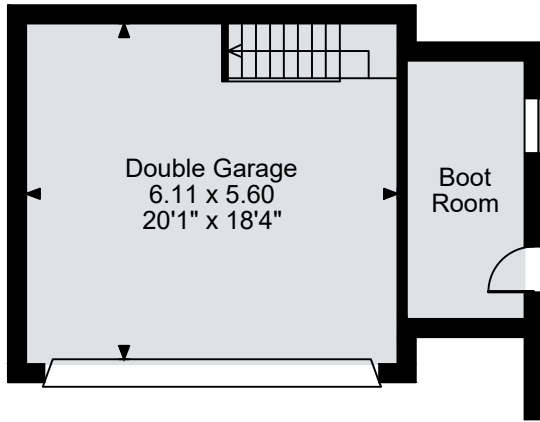

Field House Farm, Bridgnorth
Main House gross internal area = 3,175 sq ft / 295 sq m

Basement

Ground Floor

Second Floor

First Floor

FOR ILLUSTRATIVE PURPOSES ONLY - NOT TO SCALE

The position & size of doors, windows, appliances and other features are approximate only.

□□□□ Denotes restricted head height

© ehouse. Unauthorised reproduction prohibited. Drawing ref. dig/8579577/SS