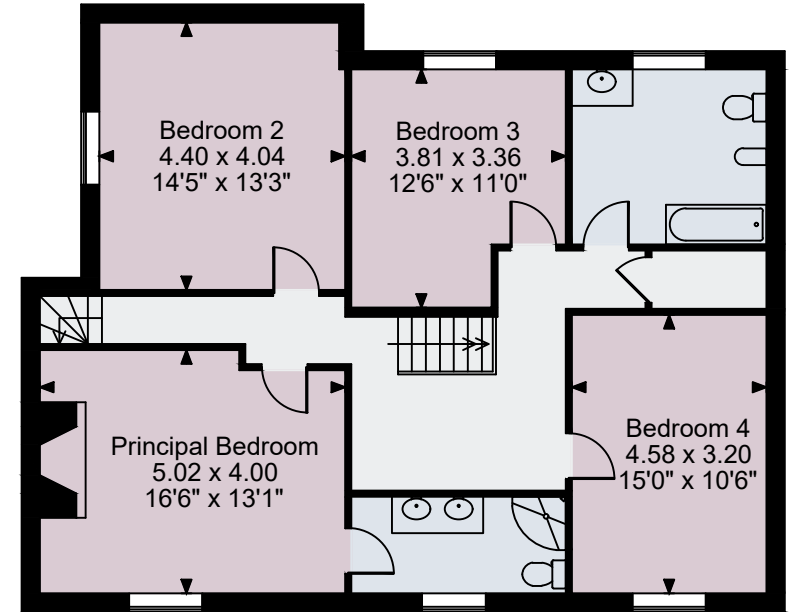

Field House Farm, Bridgnorth
Main House gross internal area = 3,175 sq ft / 295 sq m

Basement

Ground Floor

Second Floor

First Floor

FOR ILLUSTRATIVE PURPOSES ONLY - NOT TO SCALE

The position & size of doors, windows, appliances and other features are approximate only.

□□□□ Denotes restricted head height

© ehouse. Unauthorised reproduction prohibited. Drawing ref. dig/8579577/SS