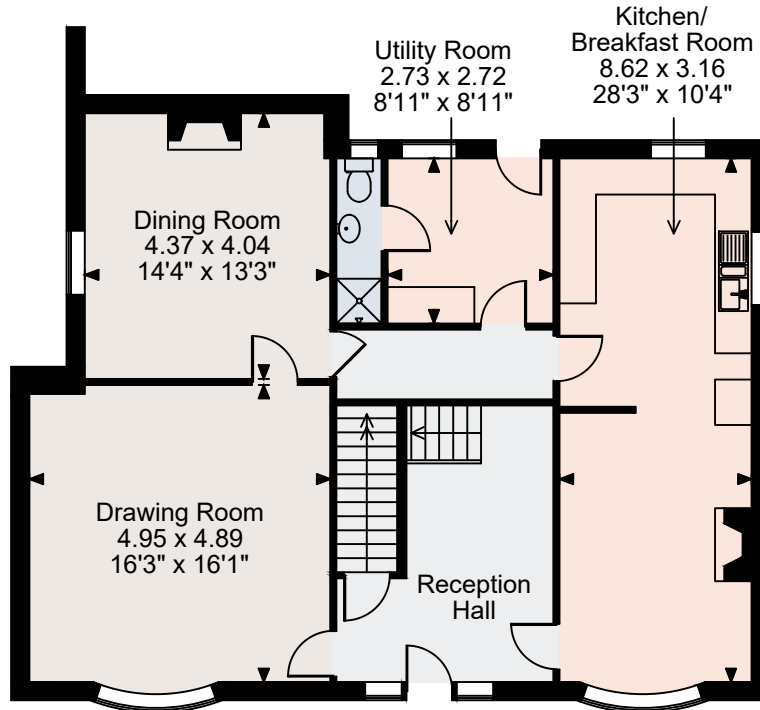

Field House Farm, Bridgnorth
Main House gross internal area = 3,175 sq ft / 295 sq m

Basement

Ground Floor

Second Floor

First Floor

FOR ILLUSTRATIVE PURPOSES ONLY - NOT TO SCALE

The position & size of doors, windows, appliances and other features are approximate only.

□□□□ Denotes restricted head height

© ehouse. Unauthorised reproduction prohibited. Drawing ref. dig/8579577/SS