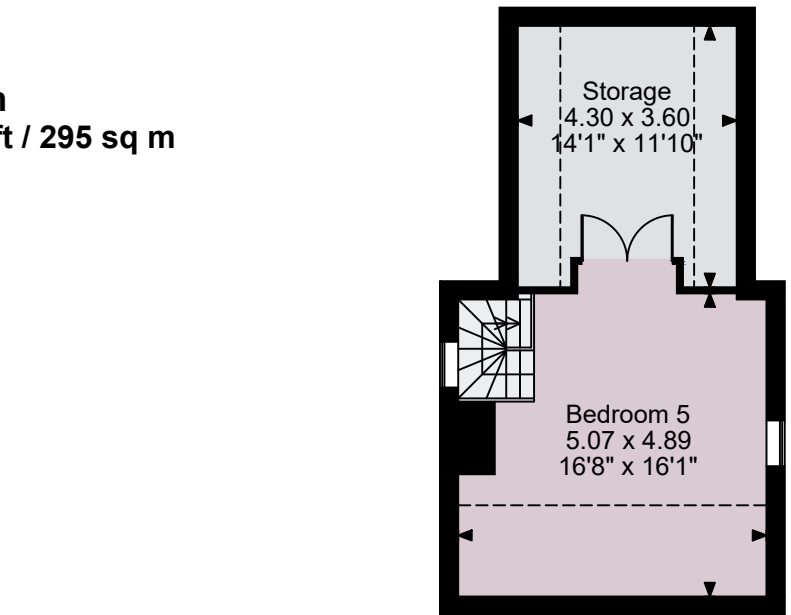

Field House Farm, Bridgnorth
Main House gross internal area = 3,175 sq ft / 295 sq m

Basement

Ground Floor

Second Floor

First Floor

FOR ILLUSTRATIVE PURPOSES ONLY - NOT TO SCALE

The position & size of doors, windows, appliances and other features are approximate only.

□□□□ Denotes restricted head height

© ehouse. Unauthorised reproduction prohibited. Drawing ref. dig/8579577/SS