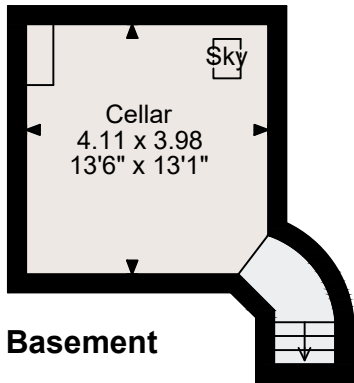

Field House Farm, Bridgnorth
Main House gross internal area = 3,175 sq ft / 295 sq m

Basement

Ground Floor

Second Floor

First Floor

FOR ILLUSTRATIVE PURPOSES ONLY - NOT TO SCALE

The position & size of doors, windows, appliances and other features are approximate only.

□□□□ Denotes restricted head height

© ehouse. Unauthorised reproduction prohibited. Drawing ref. dig/8579577/SS