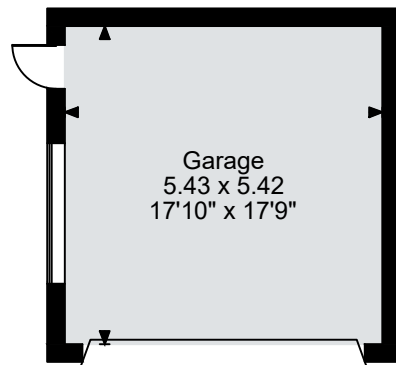

Manor House, Willowbrook Manor, Crosemere Cockshutt

Main House gross internal area = 3,073 sq ft / 285 sq m

Garage gross internal area = 317 sq ft / 29 sq m

Total gross internal area = 3,390 sq ft / 315 sq m

Ground Floor

First Floor

Second Floor

FOR ILLUSTRATIVE PURPOSES ONLY - NOT TO SCALE

The position & size of doors, windows, appliances and other features are approximate only.

☐☐☐☐ Denotes restricted head height