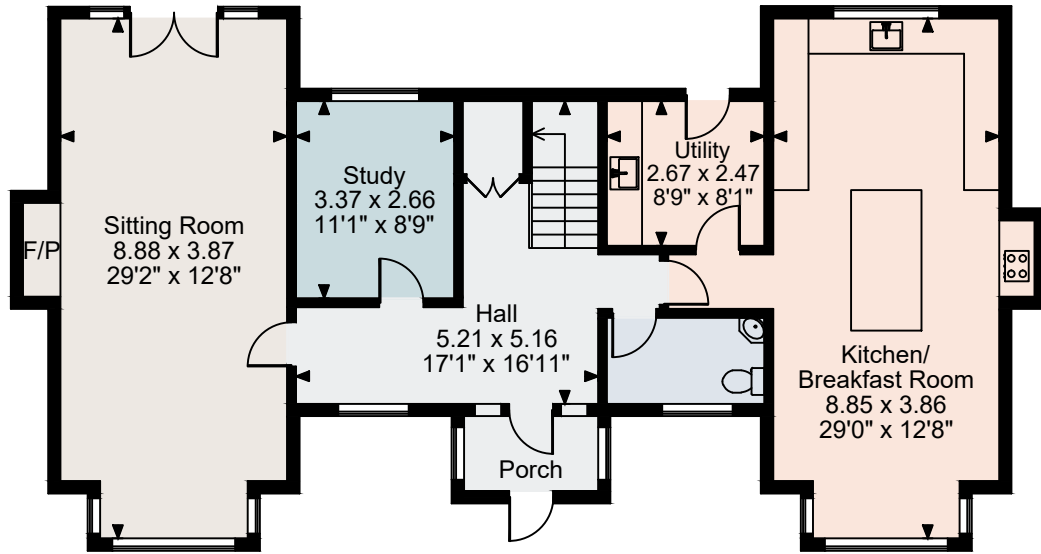

Manor House, Willowbrook Manor, Crosemere Cockshutt

Main House gross internal area = 3,073 sq ft / 285 sq m

Garage gross internal area = 317 sq ft / 29 sq m

Total gross internal area = 3,390 sq ft / 315 sq m

Ground Floor

First Floor

Second Floor

FOR ILLUSTRATIVE PURPOSES ONLY - NOT TO SCALE

The position & size of doors, windows, appliances and other features are approximate only.

☐☐☐☐ Denotes restricted head height