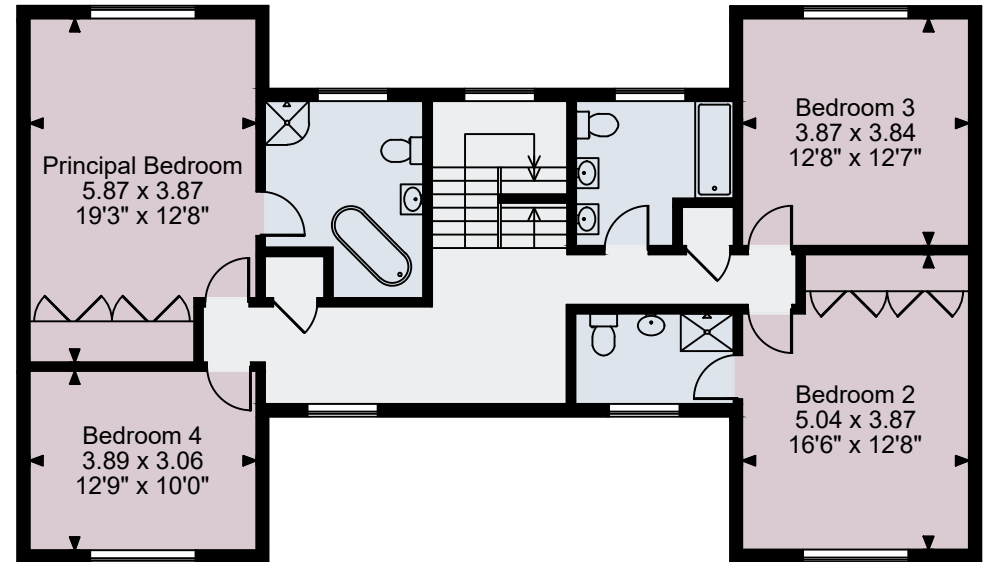

Manor House, Willowbrook Manor, Crosemere Cockshutt

Main House gross internal area = 3,073 sq ft / 285 sq m

Garage gross internal area = 317 sq ft / 29 sq m

Total gross internal area = 3,390 sq ft / 315 sq m

Ground Floor

First Floor

Second Floor

FOR ILLUSTRATIVE PURPOSES ONLY - NOT TO SCALE

The position & size of doors, windows, appliances and other features are approximate only.

☐☐☐☐ Denotes restricted head height