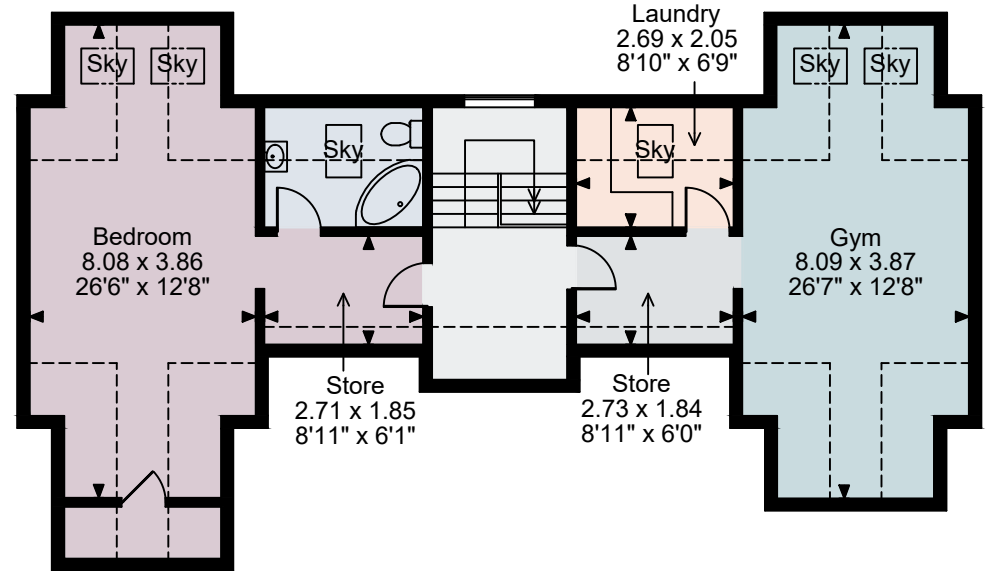

Manor House, Willowbrook Manor, Crosemere Cockshutt

Main House gross internal area = 3,073 sq ft / 285 sq m

Garage gross internal area = 317 sq ft / 29 sq m

Total gross internal area = 3,390 sq ft / 315 sq m

Ground Floor

First Floor

Second Floor

FOR ILLUSTRATIVE PURPOSES ONLY - NOT TO SCALE

The position & size of doors, windows, appliances and other features are approximate only.

☐☐☐☐ Denotes restricted head height