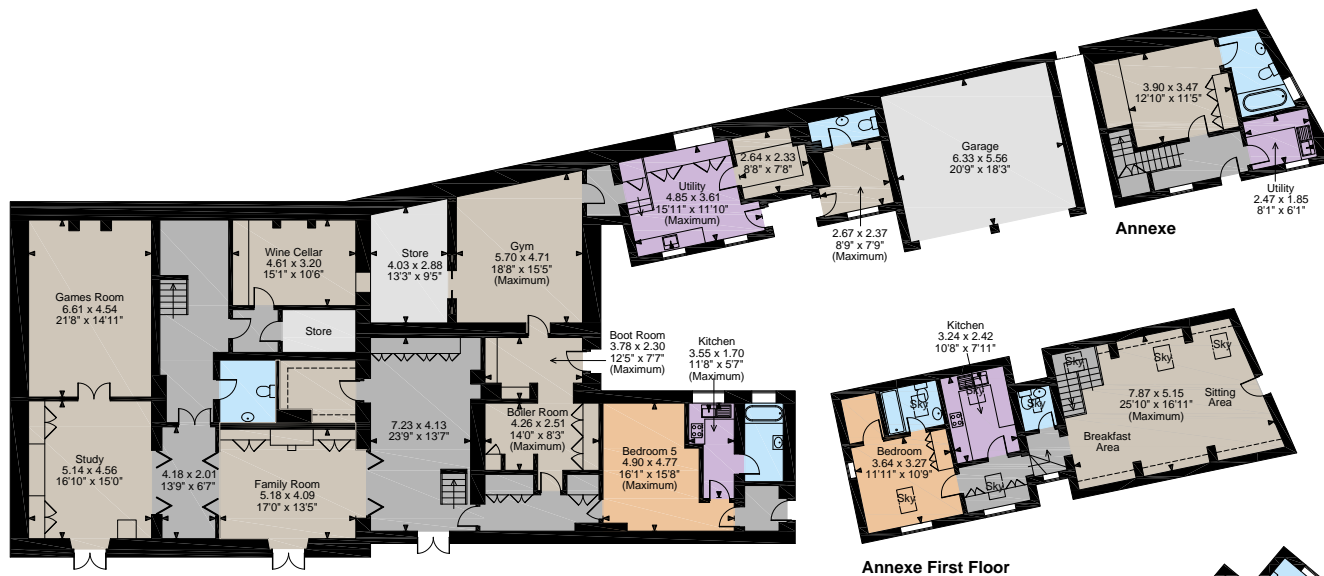

Shefford House, Great Shefford, Hungerford
Main House internal area 886 sq m (9,528 sq ft)
Garage Building internal area 301 sq m (3,243 sq ft)
Annexe internal area 107 sq m (1,150 sq ft)
Garden Store & External Rooms internal area 39 sq m (417 sq ft)
Total internal area 1,333 sq m (14,338 sq ft)

Lower Ground Floor

Annexe First Floor

Ground Floor

Floor Above Garage

First Floor

Second Floor

Garden Store

FOR ILLUSTRATIVE PURPOSES ONLY - NOT TO SCALE

The position & size of doors, windows, appliances and other features are approximate only.

□ □ □ □ Denotes restricted head height

© ehouse. Unauthorised reproduction prohibited. Drawing ref. dig/8267653/WFF