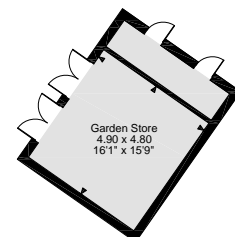

Shefford House, Great Shefford, Hungerford
Main House internal area 886 sq m (9,528 sq ft)
Garage Building internal area 301 sq m (3,243 sq ft)
Annexe internal area 107 sq m (1,150 sq ft)
Garden Store & External Rooms internal area 39 sq m (417 sq ft)
Total internal area 1,333 sq m (14,338 sq ft)

Lower Ground Floor

Annexe First Floor

Ground Floor

Floor Above Garage

First Floor

Second Floor

Garden Store

FOR ILLUSTRATIVE PURPOSES ONLY - NOT TO SCALE

The position & size of doors, windows, appliances and other features are approximate only.

□ □ □ □ Denotes restricted head height

© ehouse. Unauthorised reproduction prohibited. Drawing ref. dig/8267653/WFF