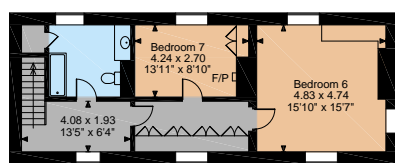

Shefford House, Great Shefford, Hungerford
Main House internal area 886 sq m (9,528 sq ft)
Garage Building internal area 301 sq m (3,243 sq ft)
Annexe internal area 107 sq m (1,150 sq ft)
Garden Store & External Rooms internal area 39 sq m (417 sq ft)
Total internal area 1,333 sq m (14,338 sq ft)

Lower Ground Floor

Annexe First Floor

Ground Floor

Floor Above Garage

First Floor

Second Floor

Garden Store

FOR ILLUSTRATIVE PURPOSES ONLY - NOT TO SCALE

The position & size of doors, windows, appliances and other features are approximate only.

□ □ □ □ Denotes restricted head height

© ehouse. Unauthorised reproduction prohibited. Drawing ref. dig/8267653/WFF