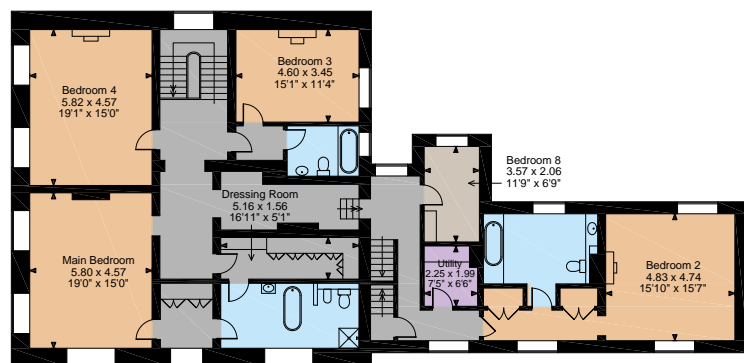

Shefford House, Great Shefford, Hungerford
Main House internal area 886 sq m (9,528 sq ft)
Garage Building internal area 301 sq m (3,243 sq ft)
Annexe internal area 107 sq m (1,150 sq ft)
Garden Store & External Rooms internal area 39 sq m (417 sq ft)
Total internal area 1,333 sq m (14,338 sq ft)

Lower Ground Floor

Annexe First Floor

Ground Floor

Floor Above Garage

First Floor

Second Floor

Garden Store

FOR ILLUSTRATIVE PURPOSES ONLY - NOT TO SCALE

The position & size of doors, windows, appliances and other features are approximate only.

□ □ □ □ Denotes restricted head height

© ehouse. Unauthorised reproduction prohibited. Drawing ref. dig/8267653/WFF