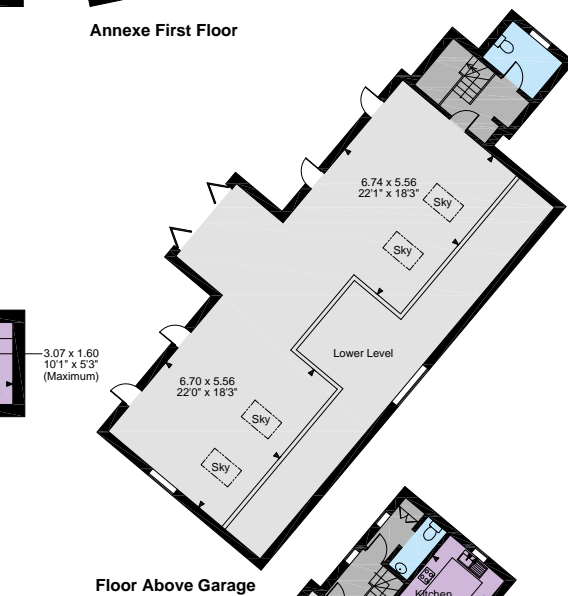

Shefford House, Great Shefford, Hungerford
Main House internal area 886 sq m (9,528 sq ft)
Garage Building internal area 301 sq m (3,243 sq ft)
Annexe internal area 107 sq m (1,150 sq ft)
Garden Store & External Rooms internal area 39 sq m (417 sq ft)
Total internal area 1,333 sq m (14,338 sq ft)

Lower Ground Floor

Annexe First Floor

Ground Floor

Floor Above Garage

First Floor

Second Floor

Garden Store

FOR ILLUSTRATIVE PURPOSES ONLY - NOT TO SCALE

The position & size of doors, windows, appliances and other features are approximate only.

□ □ □ □ Denotes restricted head height

© ehouse. Unauthorised reproduction prohibited. Drawing ref. dig/8267653/WFF