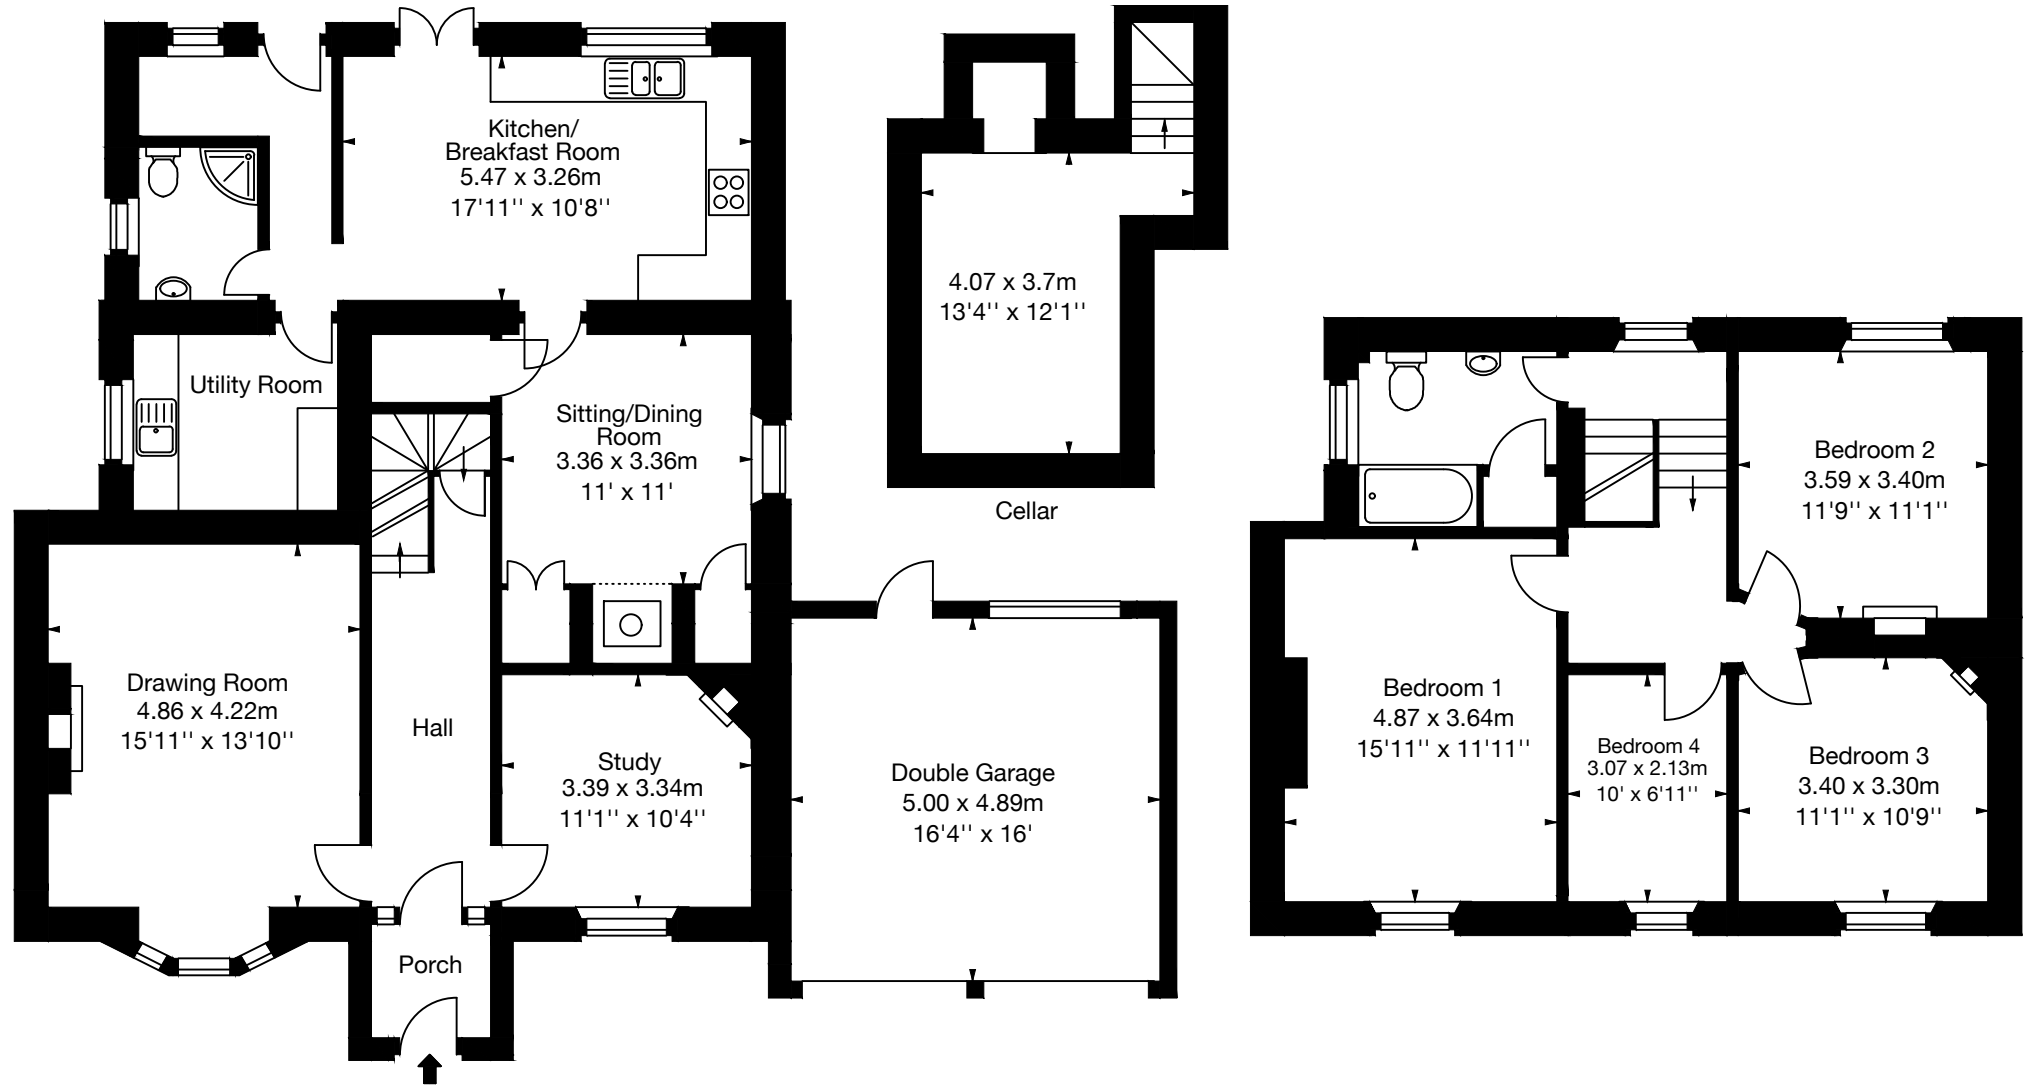

The Beeches,
 Marston Meysey,
 SN6 6LQ
 Approx. Gross Internal Area
 2381 Sq Ft - 221 Sq M

Ground Floor

First Floor