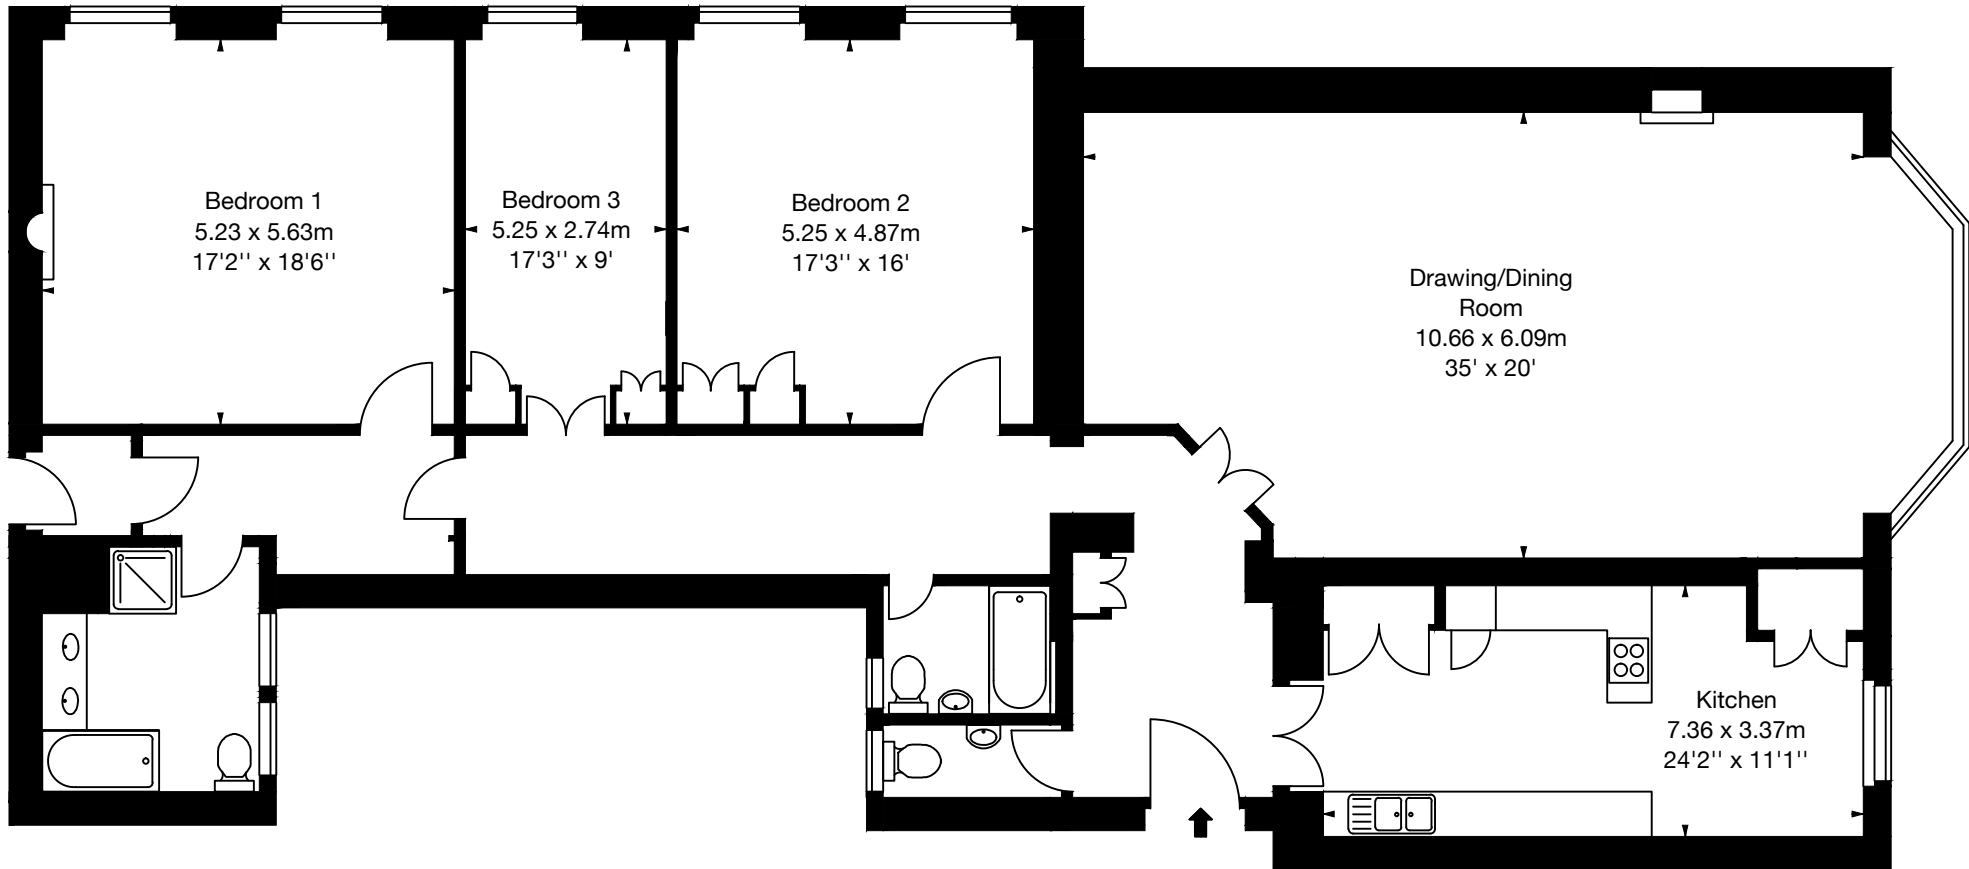

11 Charlton Park,
Malmesbury, SN16 9DG
Approx. Gross Internal Area
2473 Sq Ft - 229 Sq M

First Floor