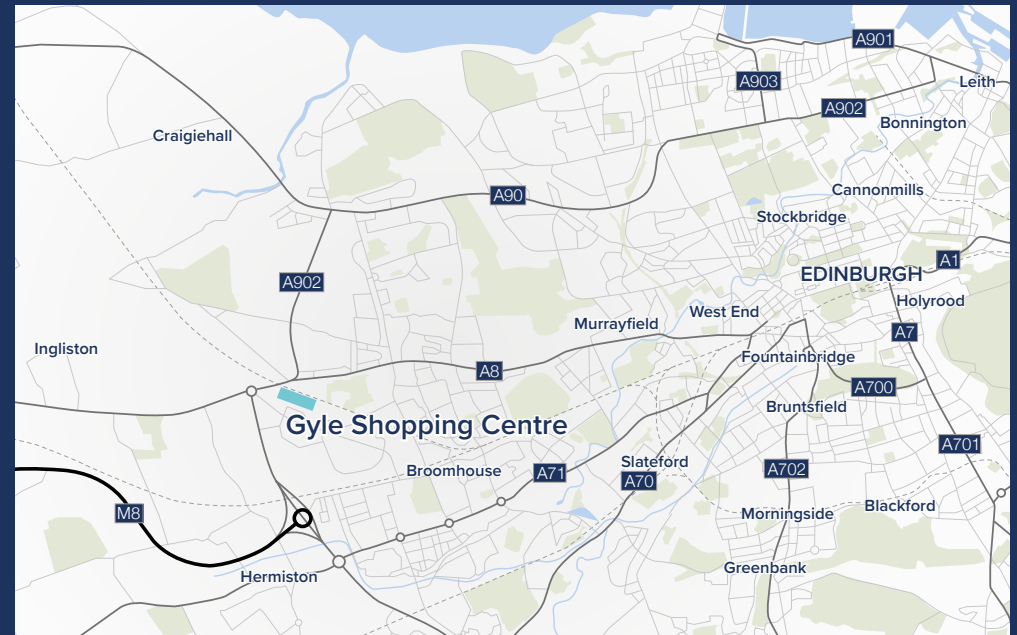

TOWN CENTRE STATISTICS

Gyle Shopping Centre is the principal retail location in the west of Edinburgh, boasting excellent connectivity with 2,800 free parking spaces, a dedicated tram stop and bus interchange.

The centre is anchored by Marks & Spencer and Morrisons, drawing shoppers from the immediate catchment as well as West Lothian and Fife. The centre offers a diverse mix of community retailers, including Boots, Next, Waterstones, Costa Coffee, Bodycare and Specsavers.

898,000

total retail catchment

£1.8bn p.a.

catchment total annual retail spend