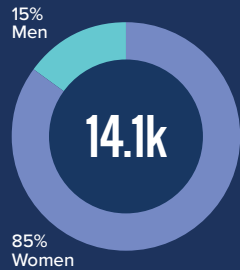

### FACEBOOK

June 2025

- 13k likes
- 31.7k reach
- +9 new likes
- 162k impressions
- 9.2k interactions
- 817 reactions