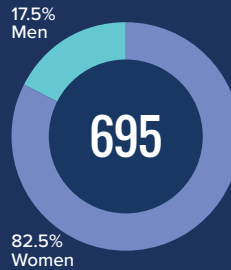

## 2024 YEAR END HIGHLIGHTS

**+5.5%**  
Footfall  
YOY

**15.4k**  
Social Media  
Audience

### FACEBOOK

June 2025

- 13k likes
- 31.7k reach
- +9 new likes
- 162k impressions
- 9.2k interactions
- 817 reactions

### INSTAGRAM

June 2025

- 6k views
- 2.7k reach
- 246 interactions
- 52 comments