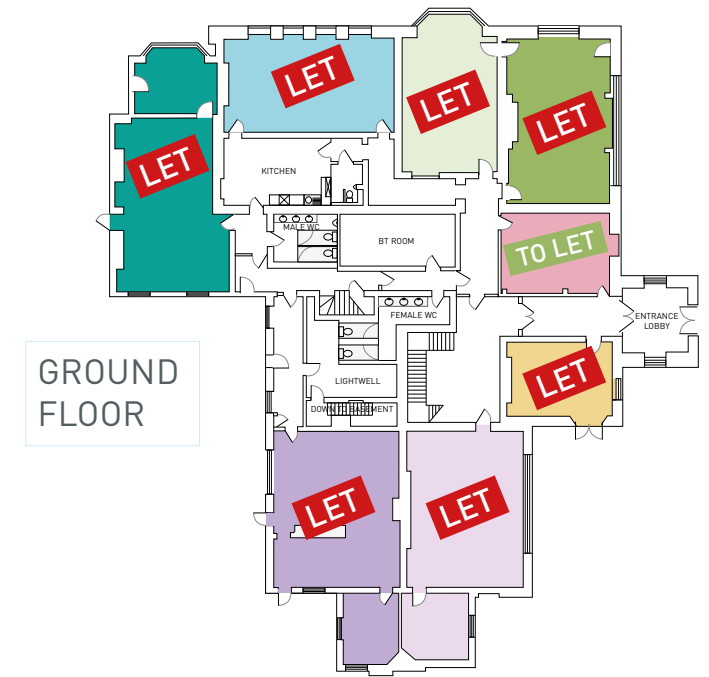

THE MANSION HOUSE

— A VARIETY OF OFFICE SUITES FROM 342 SQ FT TO 1,672 SQ FT

CURRENT AVAILABILITY

	GROUND FLOOR	sq ft	Company	Car Spaces
	SUITE 1	342	Murgitroyd	2
	SUITE 2	365		2
	SUITE 3	683	CellCentric Ltd	3
	SUITE 4	548	CellCentric Ltd	2
	SUITE 5	671	Camena Bioscience	3
	SUITE 6	909	Isogenica	4
	SUITE 7a	915	Superdielectric	4
	SUITE 7b	954	Isogenica	4
	FIRST FLOOR	sq ft	Company	Car Spaces
	SUITE 8	1,672	NodThera Ltd	7
	SUITE 9	874	Superdielectric	4
	SUITE 10	708	Superdielectric	3
	SUITE 11	1,182	Kleinwort Hambros	5
	SUITE 12	802	Future Materials Group Ltd	4