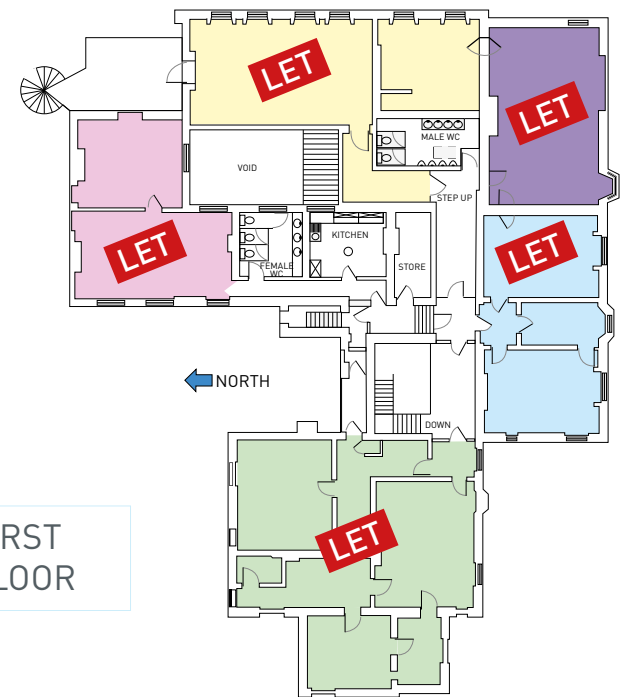

THE MANSION HOUSE

— A VARIETY OF OFFICE SUITES FROM 342 SQ FT TO 1,672 SQ FT

CURRENT AVAILABILITY

	GROUND FLOOR	sq ft	Company	Car Spaces
	SUITE 1	342	Murgitroyd	2
	SUITE 2	365		2
	SUITE 3	683	CellCentric Ltd	3
	SUITE 4	548	CellCentric Ltd	2
	SUITE 5	671	Camena Bioscience	3
	SUITE 6	909	Isogenica	4
	SUITE 7a	915	Superdielectric	4
	SUITE 7b	954	Isogenica	4
	FIRST FLOOR	sq ft	Company	Car Spaces
	SUITE 8	1,672	NodThera Ltd	7
	SUITE 9	874	Superdielectric	4
	SUITE 10	708	Superdielectric	3
	SUITE 11	1,182	Kleinwort Hambros	5
	SUITE 12	802	Future Materials Group Ltd	4