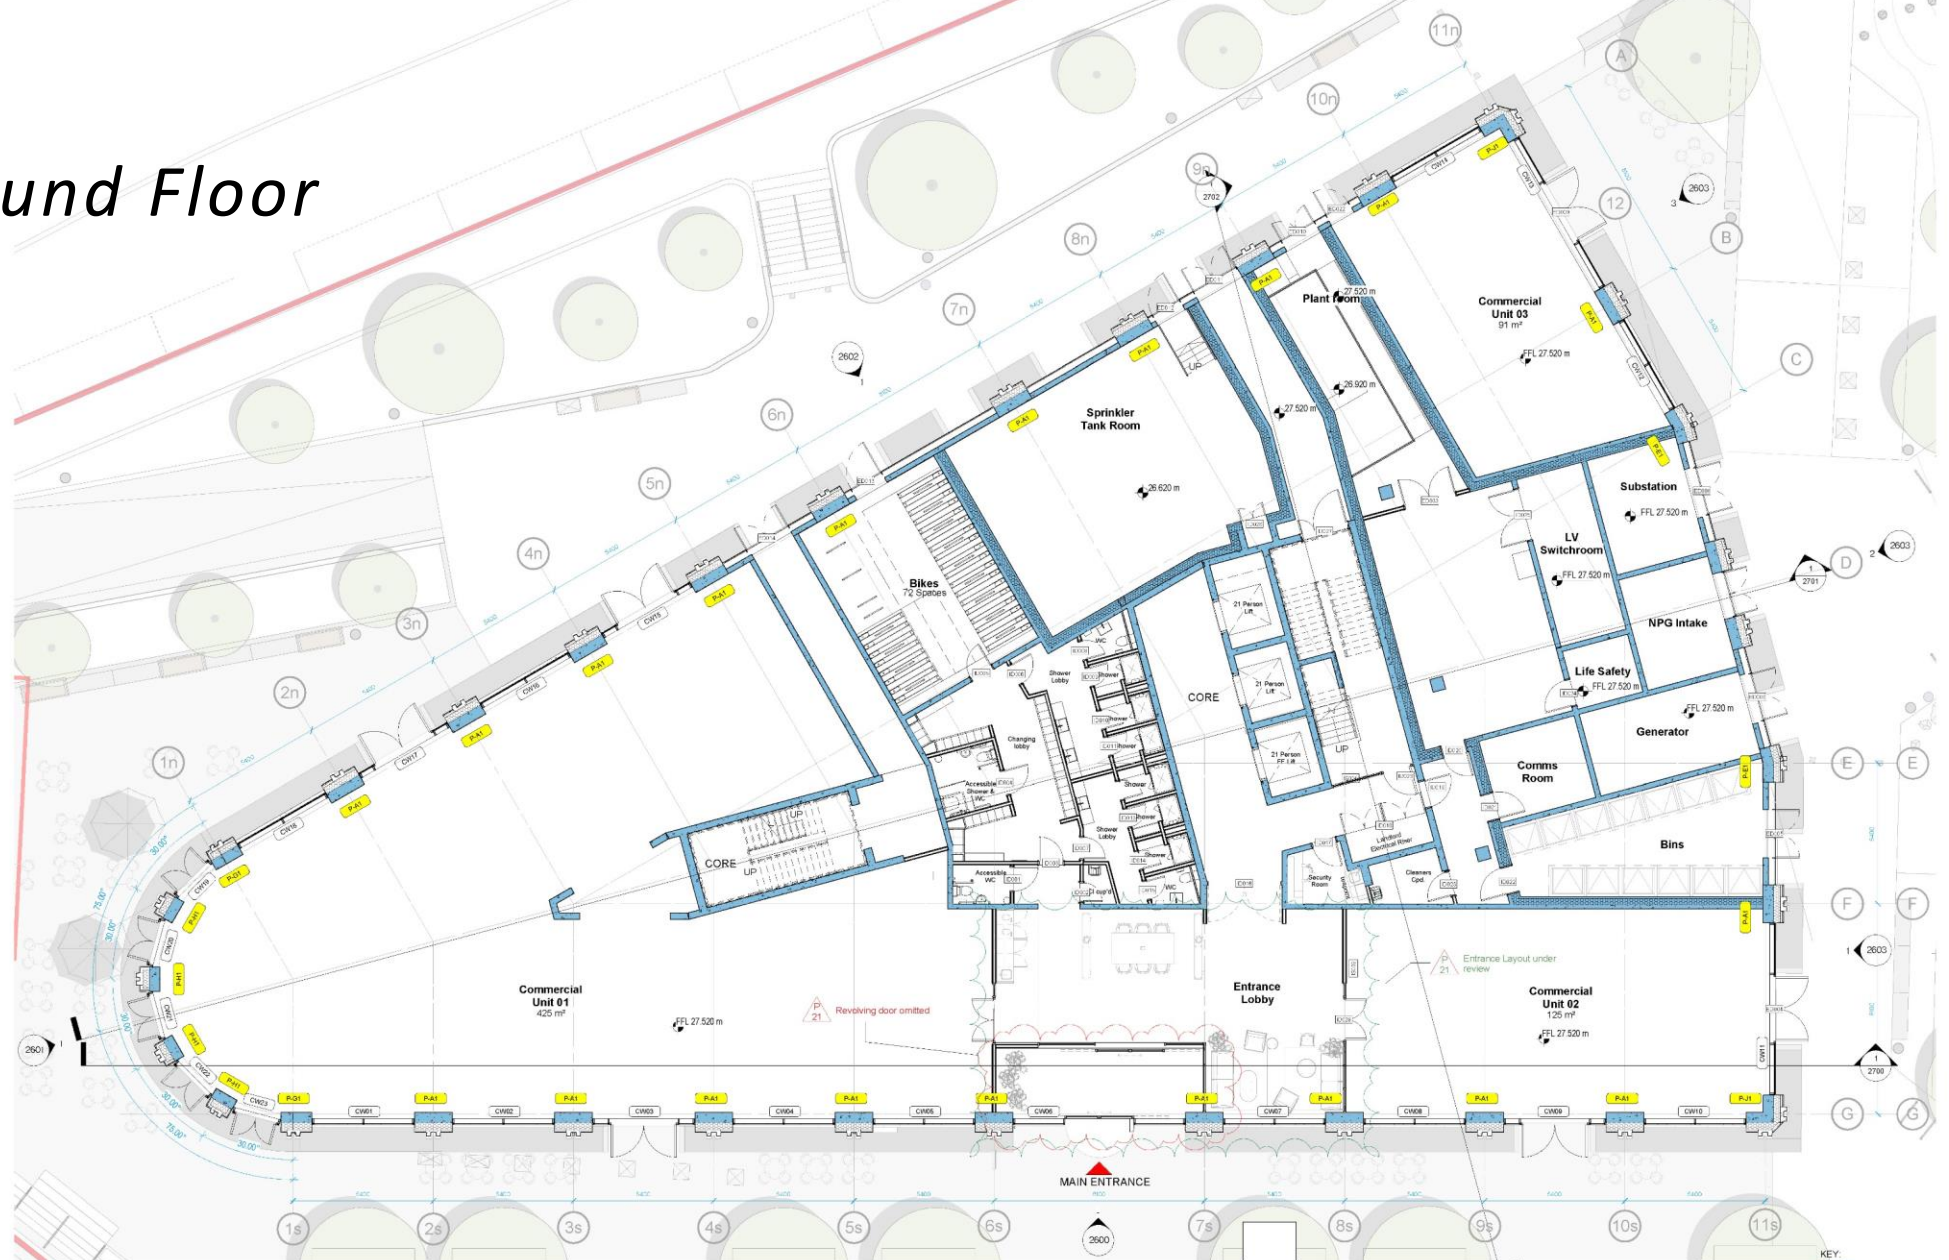

Aire Park

Ground Floor

1 Level 0 GA Plan

Typical upper floor

1 Level 1 GA Plan
1:100

Sustainability

Targeting BREEAM
Excellent

EPC A

Air Source Heat
Pumps

6 acres of
green space

Renewable
energy

Building
Management
System

Aire Park F&B

- 54,000 sqft of ground floor retail
- The Tetley
- The Crown
- The Tetley Triangle

THE HOME OF TETLEY'S ESTABLISHED 1822