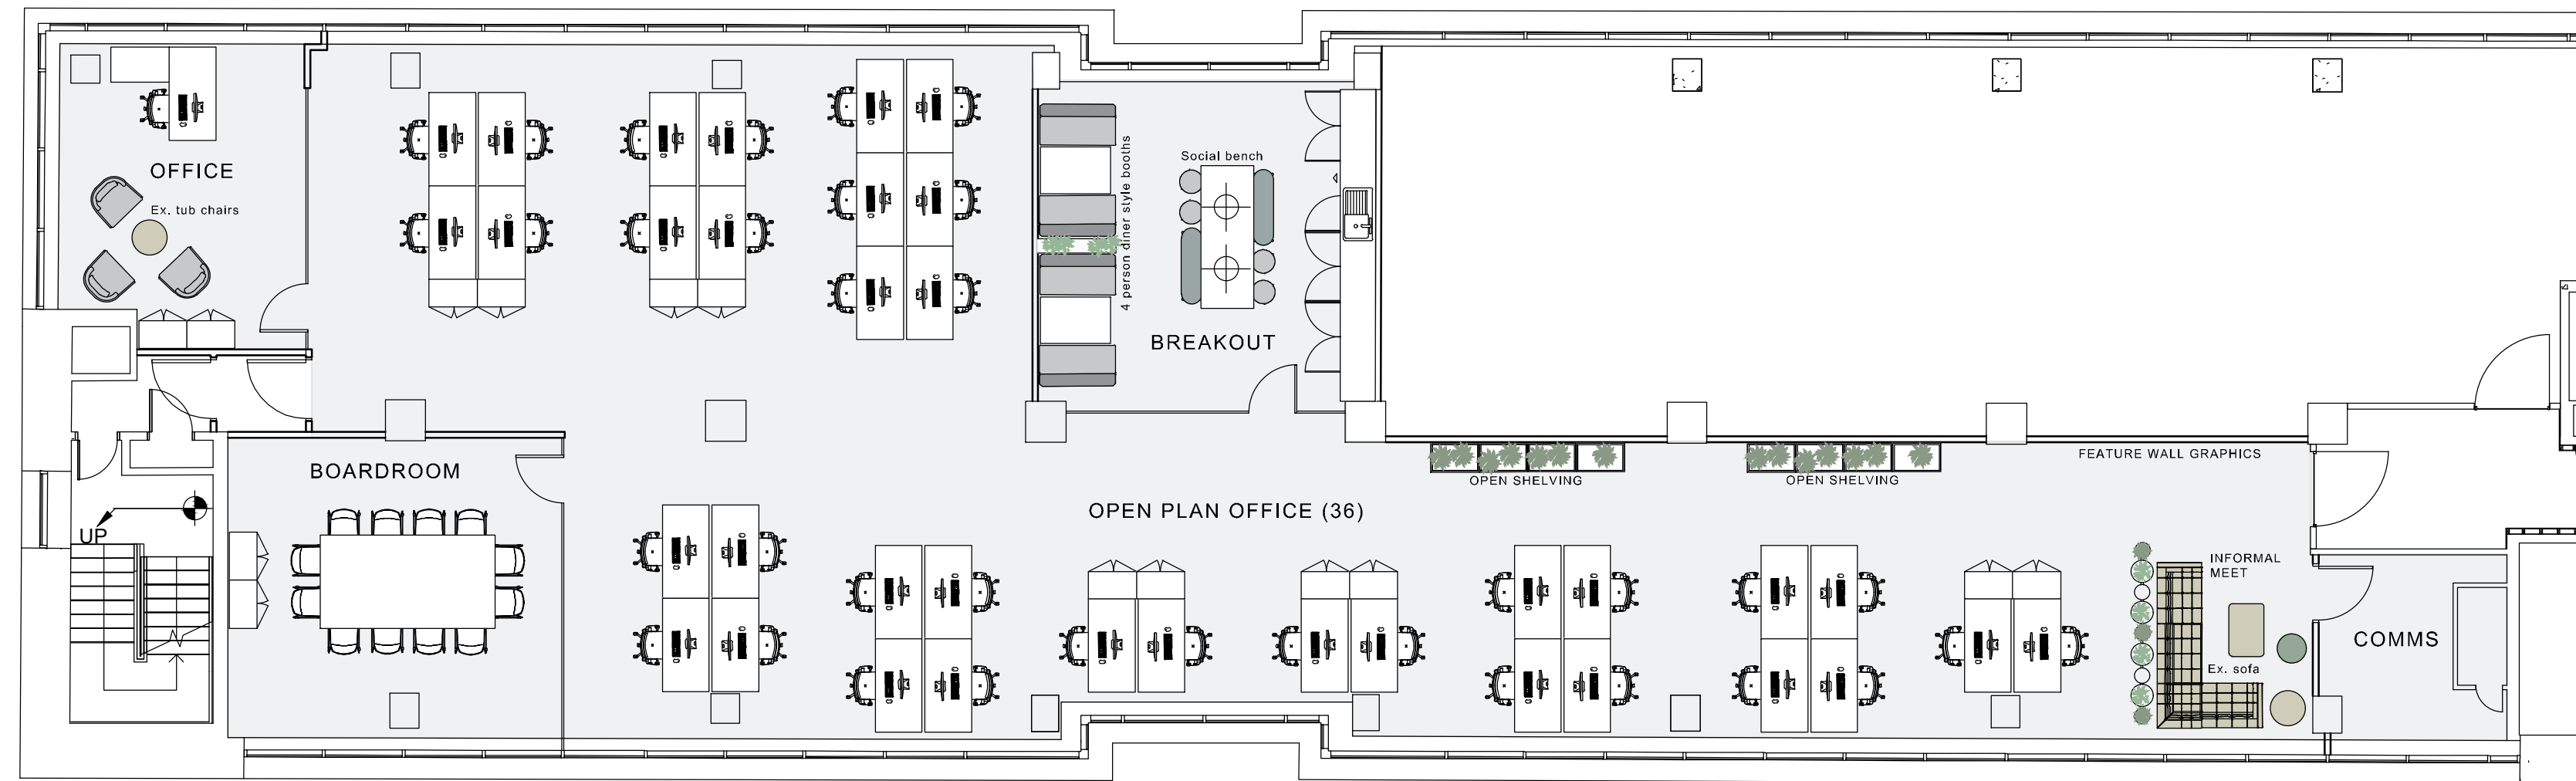

Liverpool Office
 The Plaza, 100 Old Hall Street, Liverpool
 L3 9QJ Tel: 0151 252 6768

www.ultimategroup.uk.com

© Copyright and design 2021 property of
 ULTIMATE

10TH FLOOR
 PROPOSED 10TH FLOOR LAYOUT

Revision	Date	Amendment Details	Drawn By
Client			
PHMG			
Project			
OFFICE FIT OUT			
Location			
10TH FLOOR, PINNACLE LEEDS			
Drawing			
PROPOSED LAYOUT			
Drawing Date	Drawing No.	Revision	
23.11.21	6251-001	/	
A2 Scale	Drawn By		
1:100	TT		
Drawing Status			
For Client Approval			
Date Approved	Approved By		

PROPOSED LAYOUT