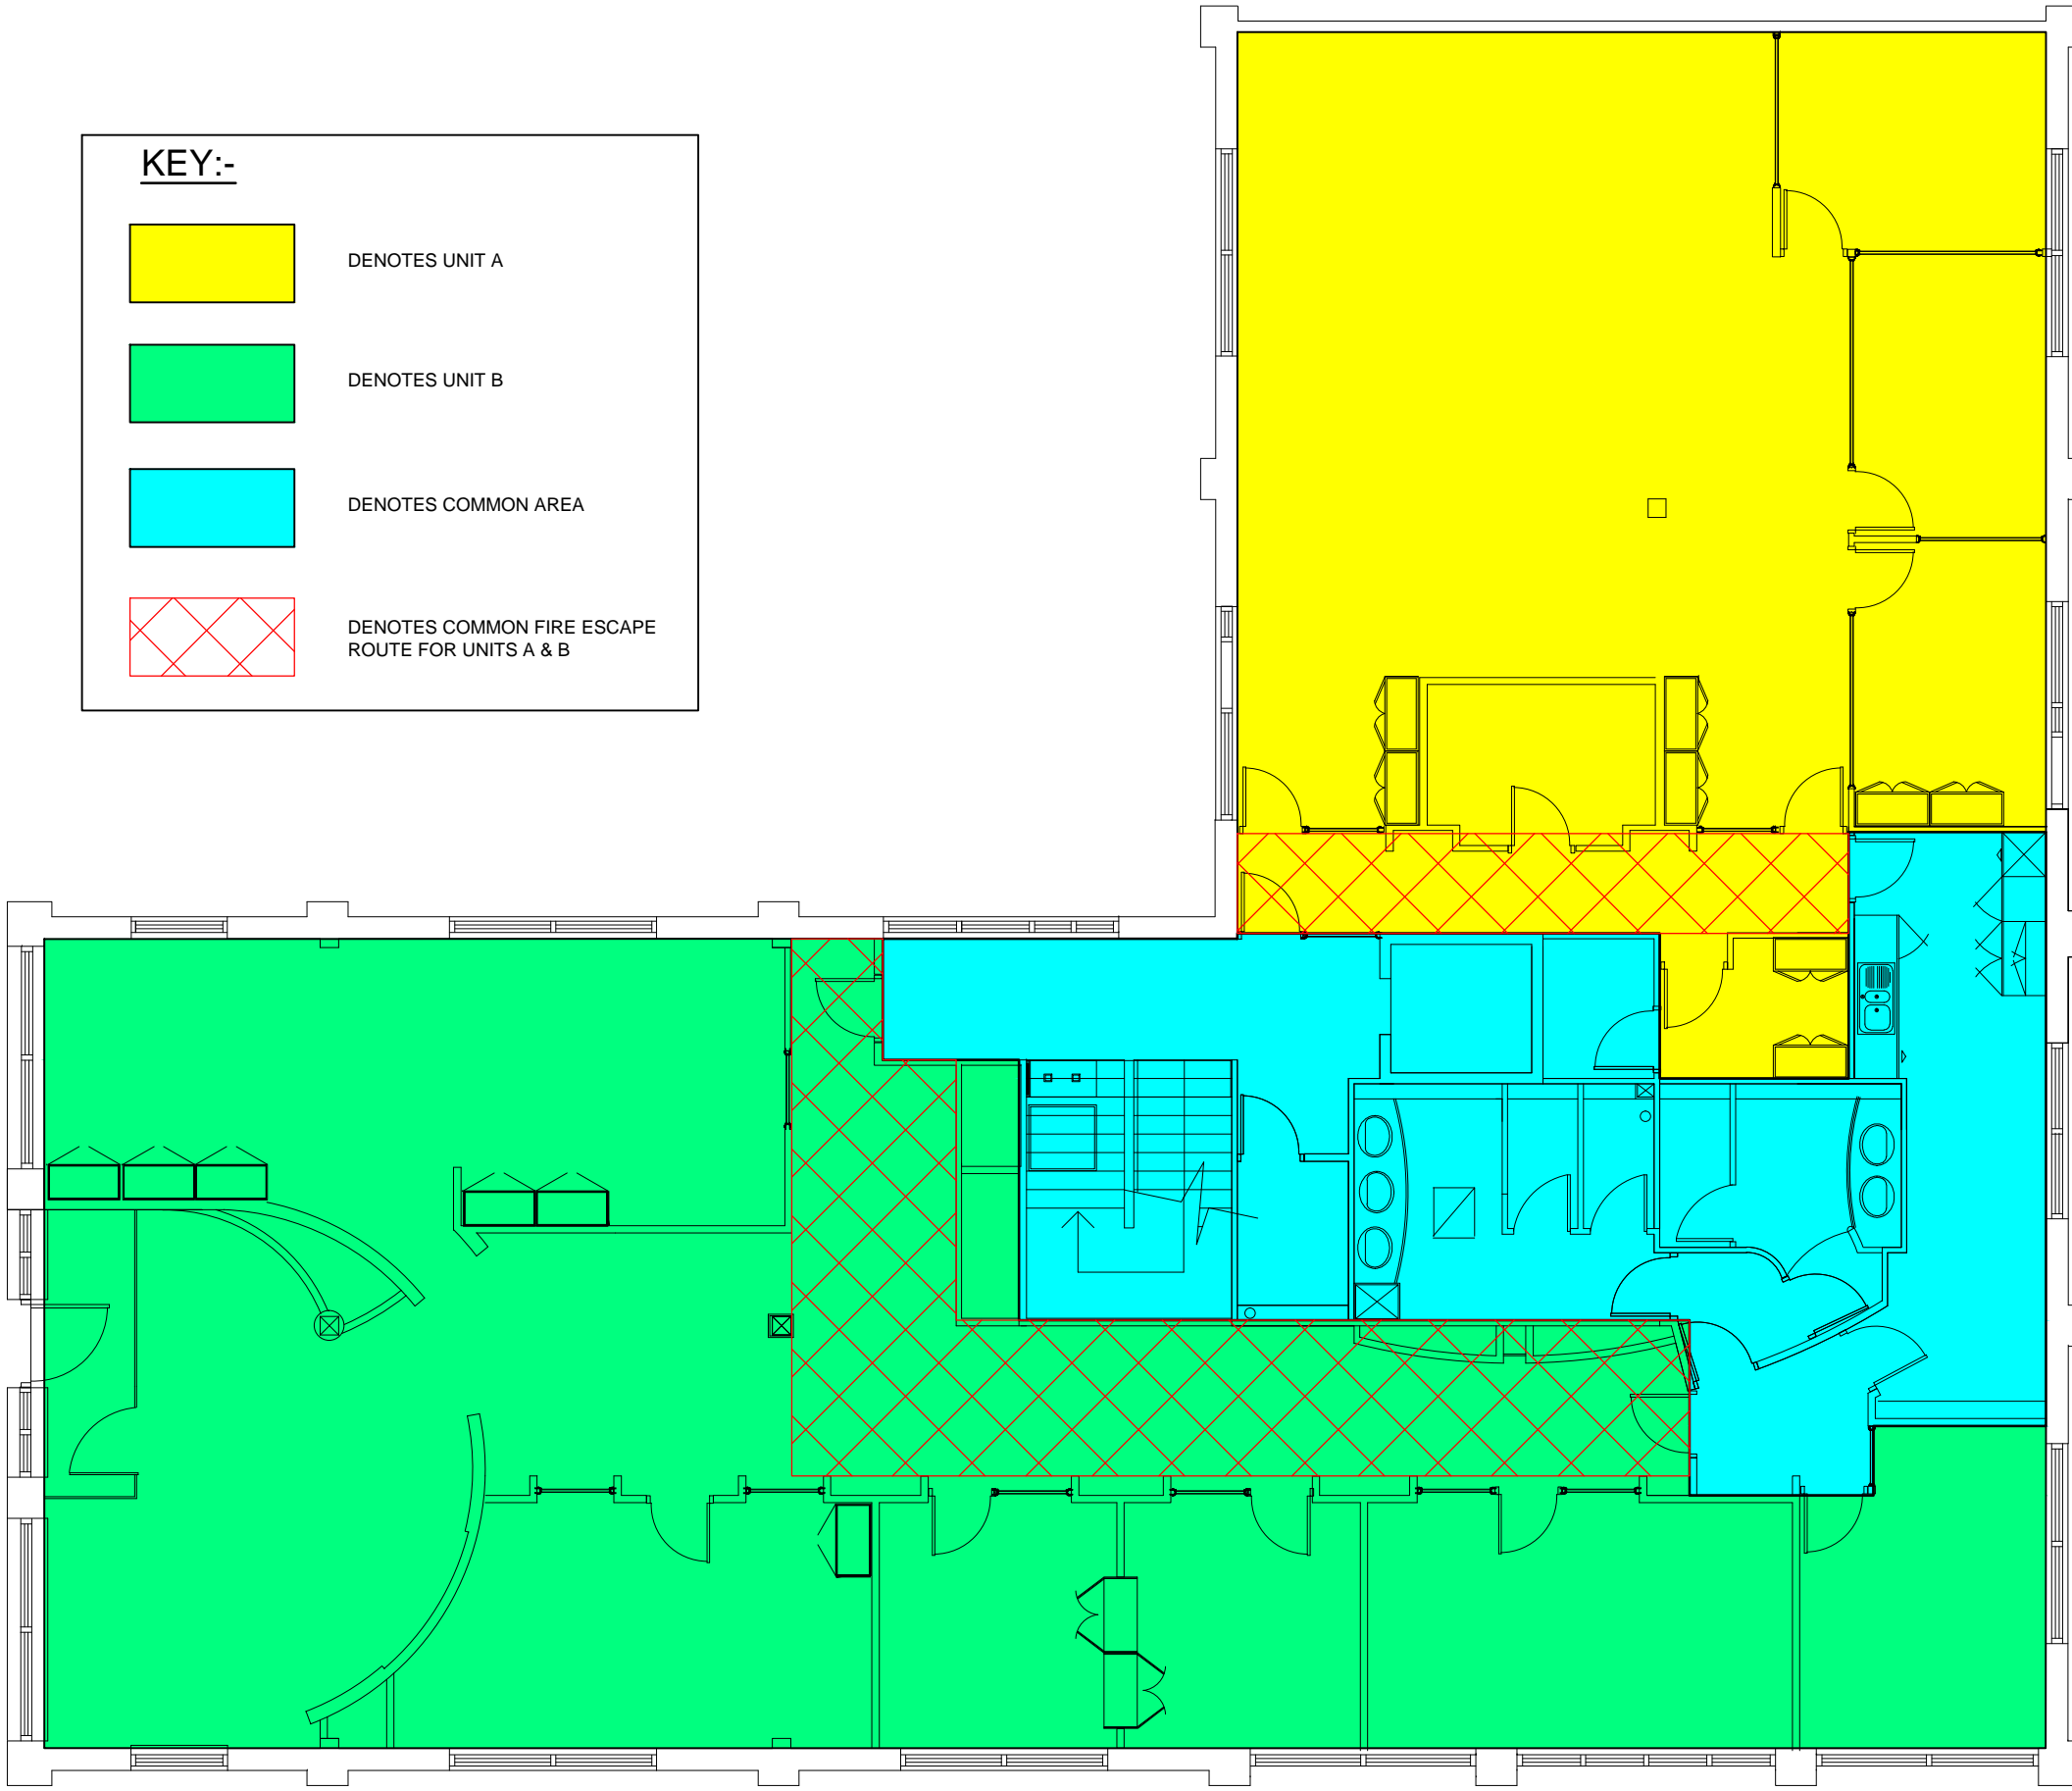

KEY:-

	DENOTES UNIT A
	DENOTES UNIT B
	DENOTES COMMON AREA
	DENOTES COMMON FIRE ESCAPE ROUTE FOR UNITS A & B

GROUND FLOOR LAYOUT
(SCALE 1:100)