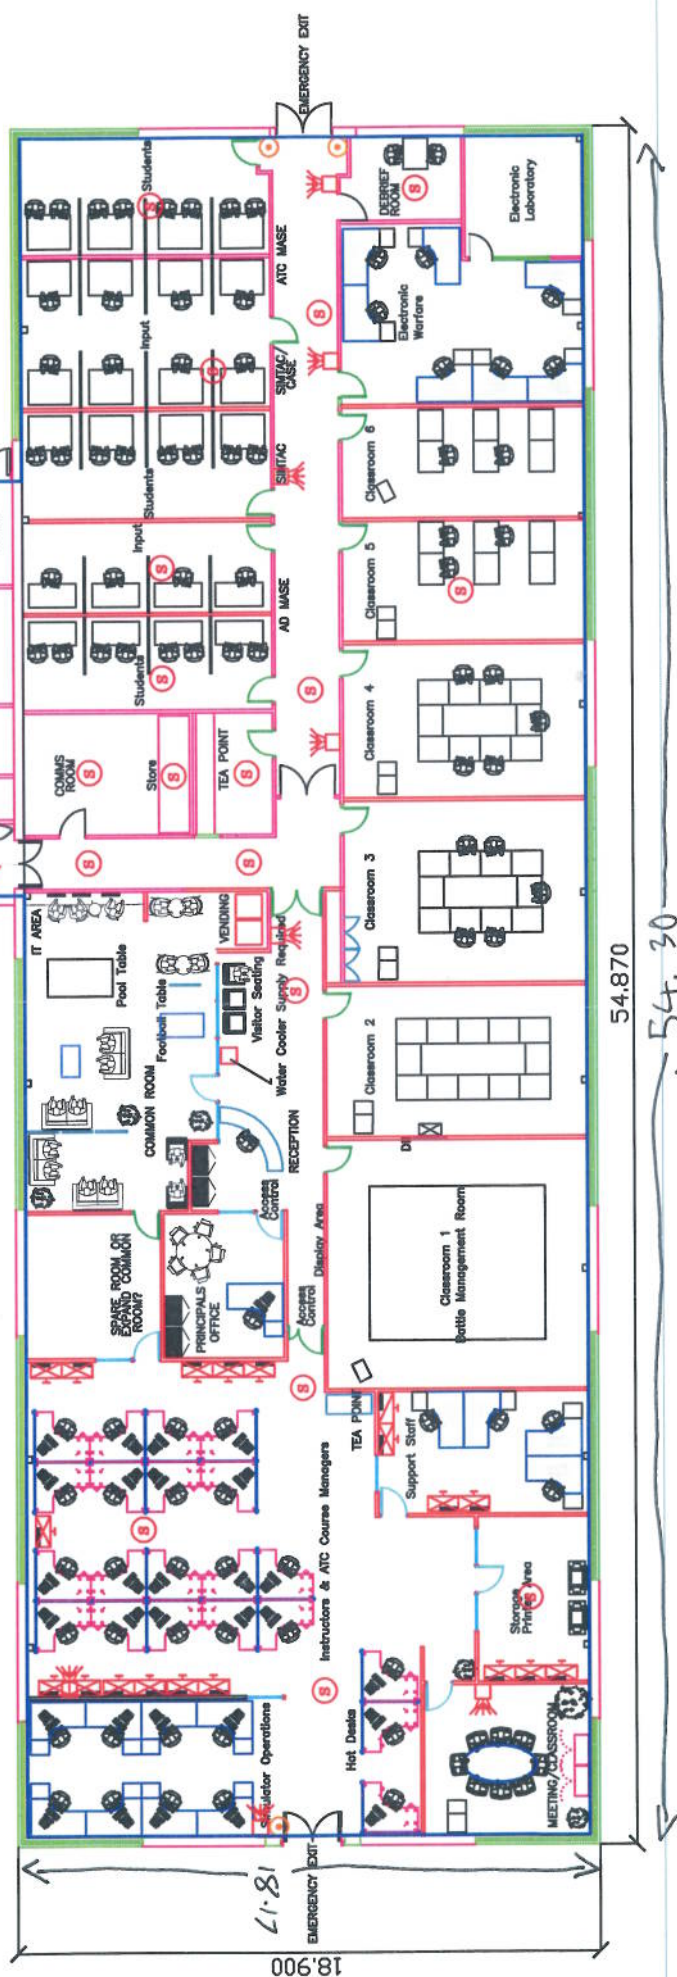

TOTAL AREA: 1140.0 Sq Mtrs

<b>BAE SYSTEMS</b>	
Broad Oak	
Site	SITE-TOP
Sheet	SITE-BOTTOM
Title	TITLE-TOP
Revision	TITLE-MIDDLE
Drawn	TITLE-BOTTOM
Checked	DRG-NO
Date	DATE
Scale	SCALE
Author	A3
Drawn	DA0
Checked	DA0
Scale	SCALE
Author	A3
Drawn	DA0
Checked	DA0
Scale	SCALE