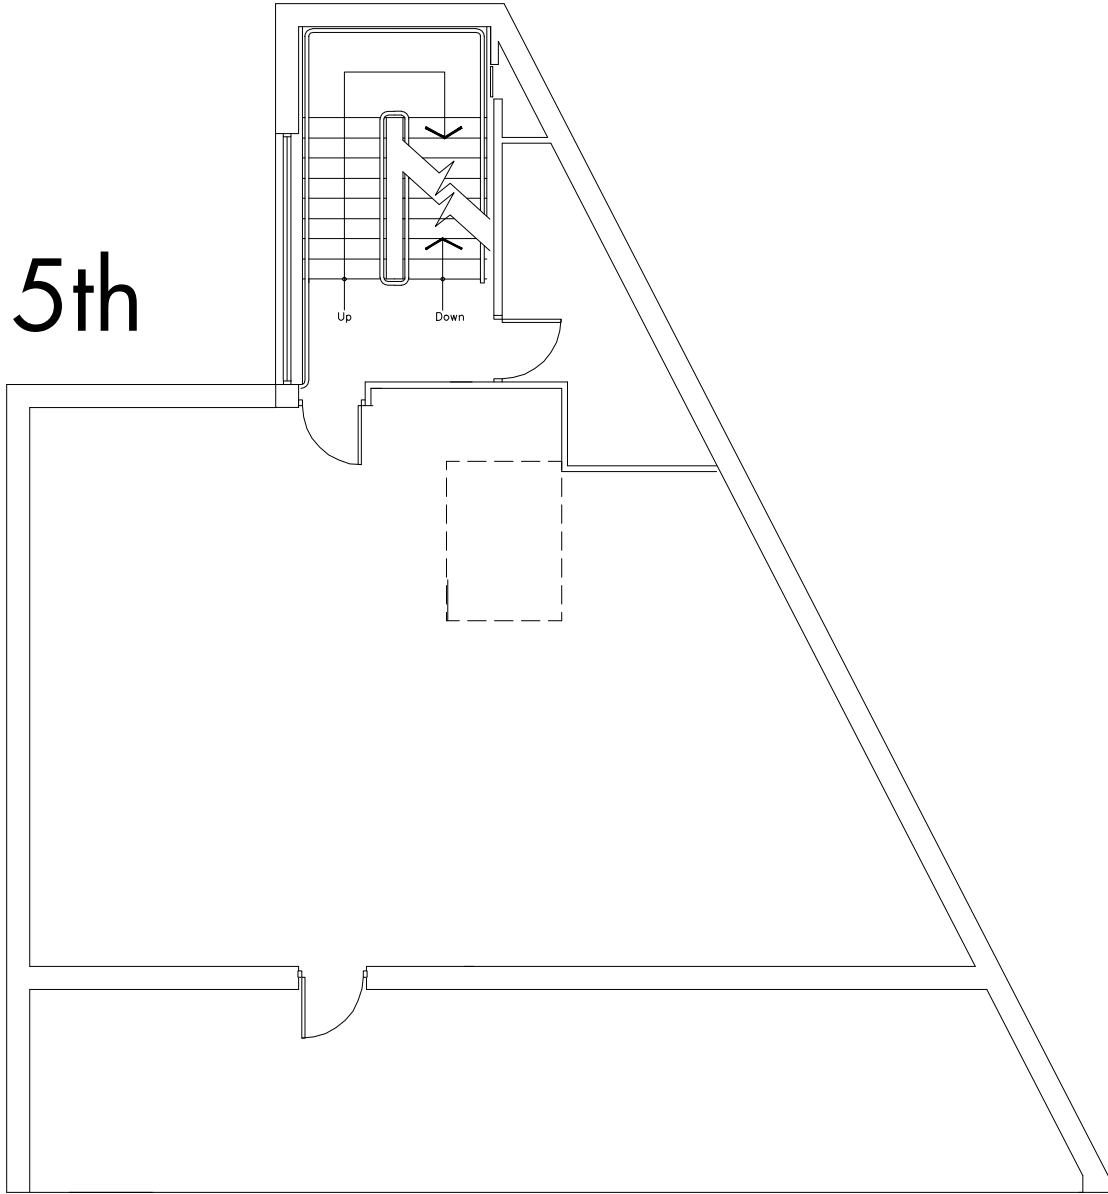

5th

Net Internal Area 78sq m

OFFICE IMAGE
JAMES WILLIAM HOUSE
9 MUSEUM PLACE, CARDIFF CF10 3BD
T:029 20368585 F:029 20368586
www.officeimageltd.co.uk

Project No: 41577/NH	Drawing No: OI2161
DWG Description: James William House	Scale: 1:100@A4