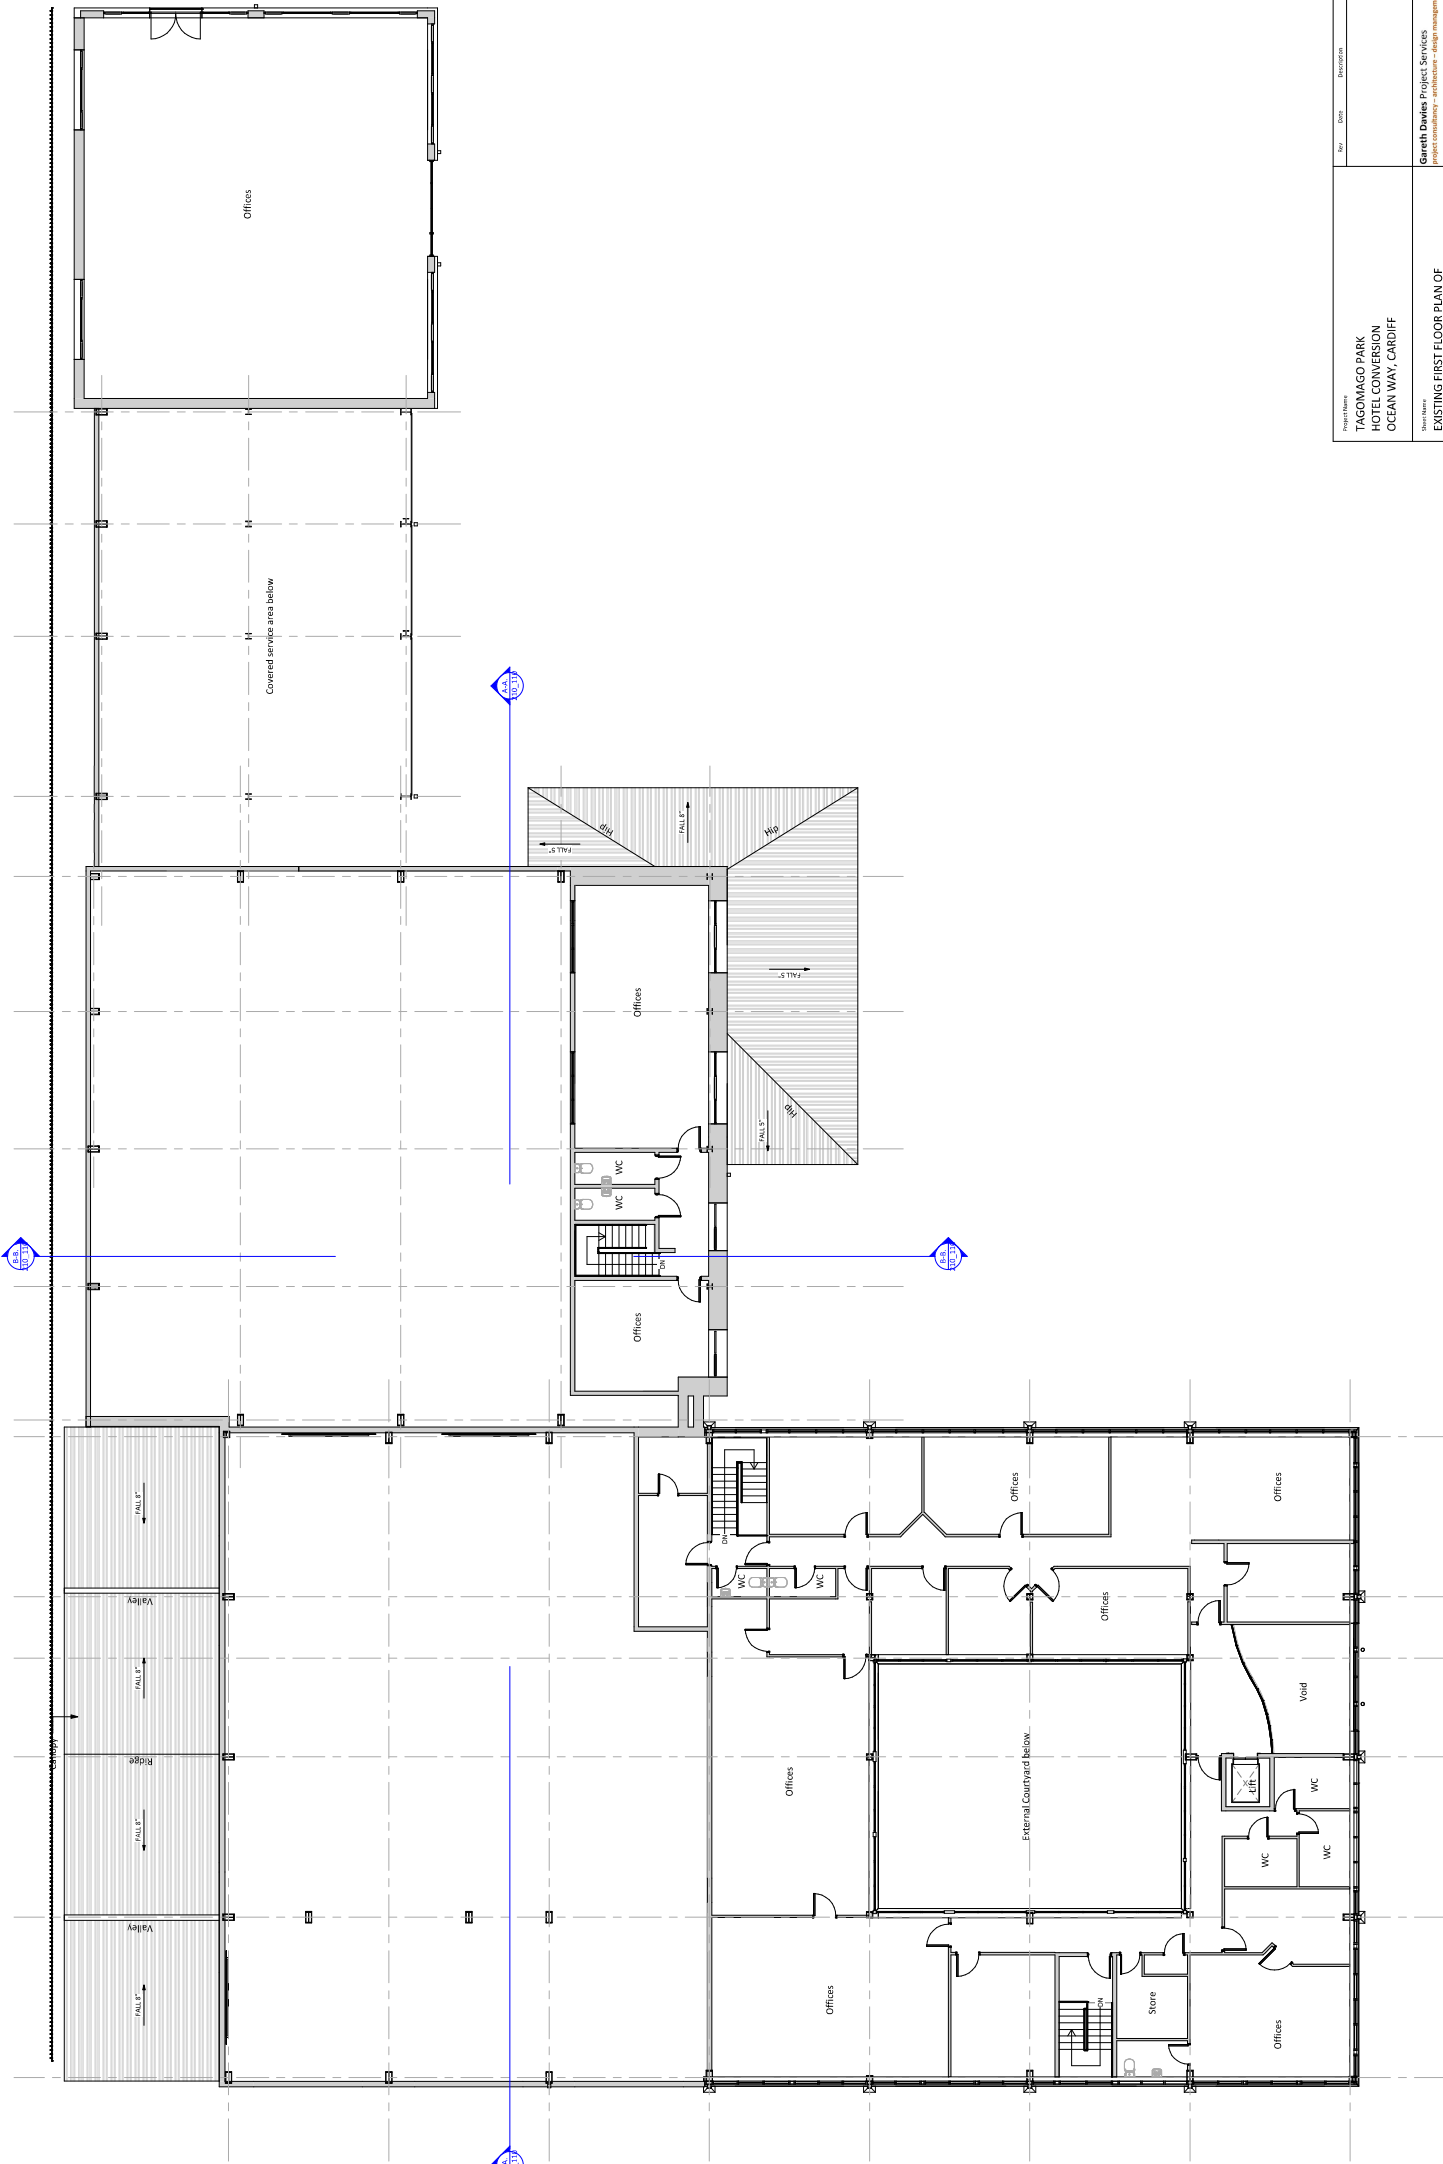

Project Name: TAGOMAGO PARK HOTEL CONVERSION OCEAN WAY, CARDIFF	Rev: Date: Description:
Client Name: EXISTING GROUND FLOOR PLAN OF EDWARD HOUSE AND ADJOINING BUILDINGS	Project Services: Garth Davies Project Services The Valued Partner Project consultancy - architecture - design management Wynneford Cardiff CF10 1BB Tel: 075900 910388
Scale: 1:100 @ A1	Sheet No: 210_104

Project Name: TAGOMAGO PARK HOTEL CONVERSION OCEAN WAY, CARDIFF	Rev: 0005 Description: 000
Client Name: EXISTING FIRST FLOOR PLAN OF EDWARD HOUSE AND ADDITIONAL BUILDINGS	Project Services: Garth Davies Project Services The Valued Garden Project consultancy - architecture - design management Wynneaf Cardiff CF10 6BE Tel: 075900 910388 Email: g.davies@garthdavies.co.uk
Scale: 1:100 @ A1	Sheet No: 210_105