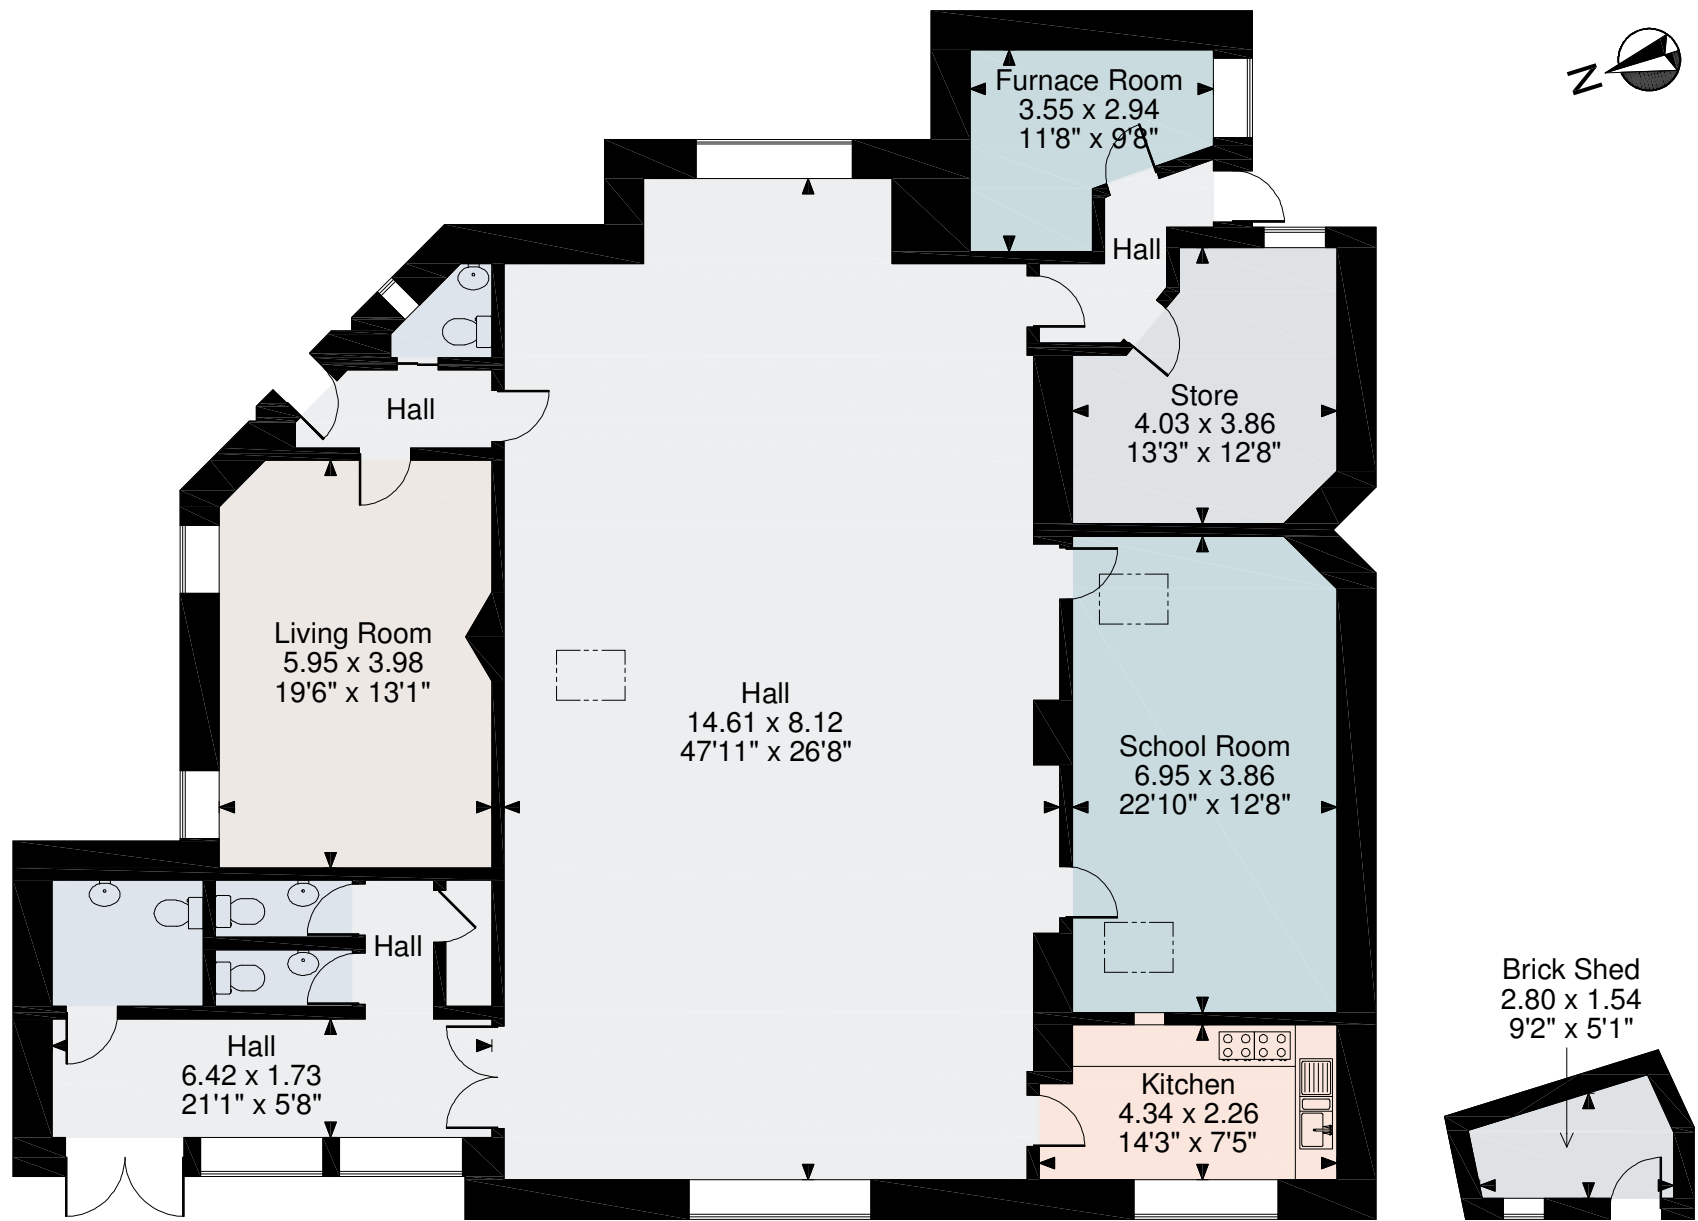

Harriet Street Mission English Presbyterian Church, Cardiff

Main House gross internal area = 2,514 sq ft / 234 sq m

Brick Shed gross internal area = 44 sq ft / 4 sq m

Ground Floor

FOR ILLUSTRATIVE PURPOSES ONLY - NOT TO SCALE

The position & size of doors, windows, appliances and other features are approximate only.

© ehouse. Unauthorised reproduction prohibited. Drawing ref. dig/8521739/MPE