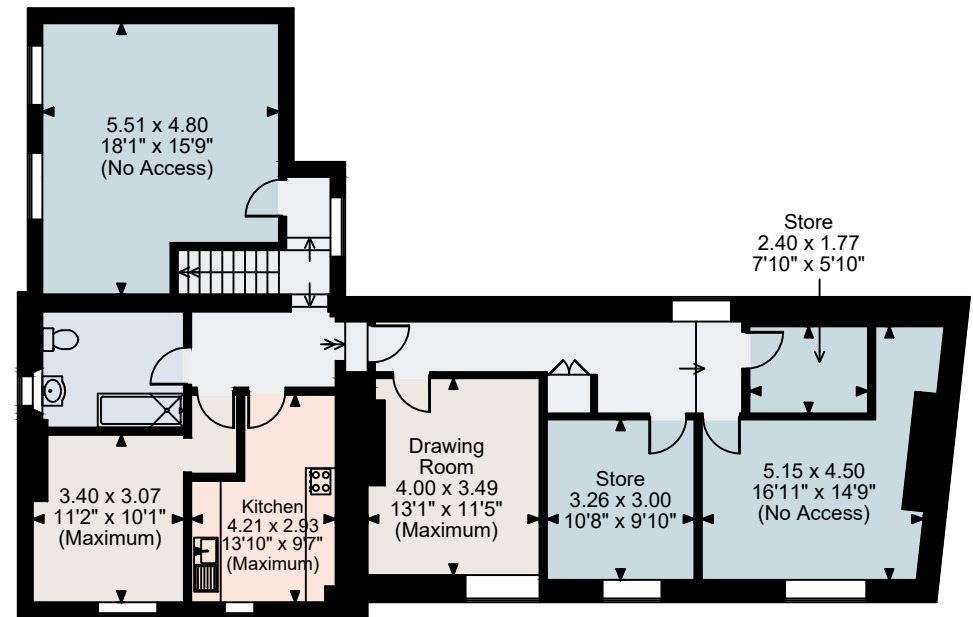

**Ferry Boat, High Street Washingborough, Lincoln**  
**Ground Floor gross internal area = 3,786 sq ft / 352 sq m**  
**First Floor internal area = 1,367 sq ft / 127 sq m**  
**Total gross internal area = 5,153 sq ft / 479 sq m**

Boiler Room  
3.86 x 2.98  
12'8" x 9'9"  
(Maximum)

Wine Cellar  
3.03 x 2.30  
9'11" x 7'7"

Sitting Room  
3.15 x 3.13  
10'4" x 10'3"

Kitchen  
8.73 x 4.15  
28'8" x 13'7"

4.83 x 2.17  
15'10" x 7'1"

Reception

18.17 x 17.40  
59'7" x 57'1"

Dining Area

Games Area

Seat

Hall

Seat

**Ground Floor**

**First Floor**

**FOR ILLUSTRATIVE PURPOSES ONLY - NOT TO SCALE**

The position & size of doors, windows, appliances and other features are approximate only.

© ehouse. Unauthorised reproduction prohibited. Drawing ref. dig/8635684/SWA