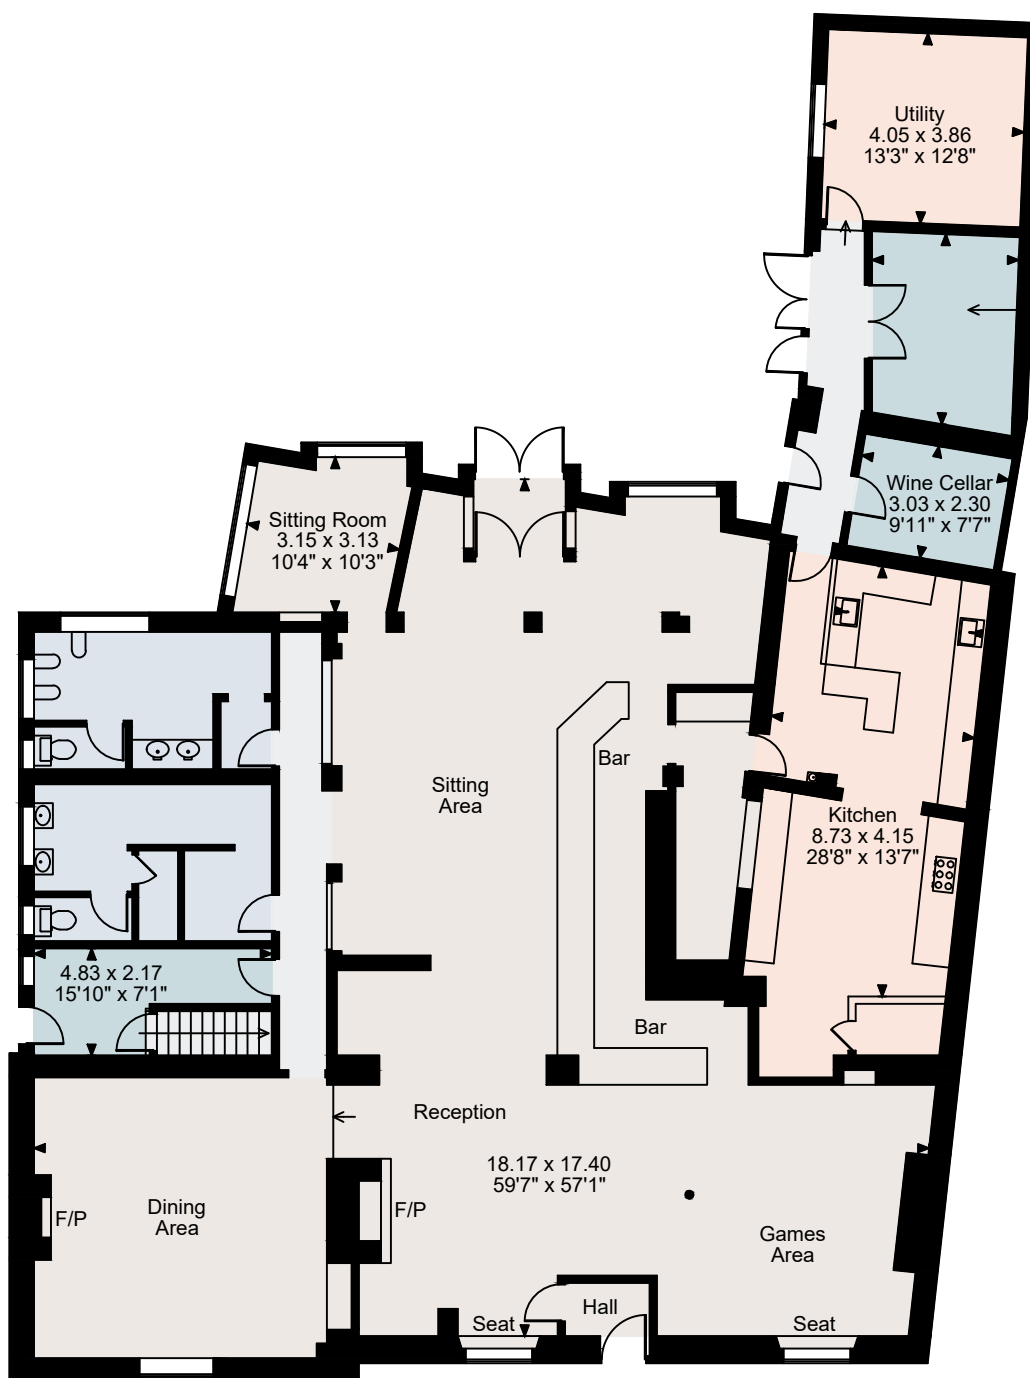

**Ferry Boat, High Street Washingborough, Lincoln**  
**Ground Floor gross internal area = 3,786 sq ft / 352 sq m**  
**First Floor internal area = 1,367 sq ft / 127 sq m**  
**Total gross internal area = 5,153 sq ft / 479 sq m**

Boiler Room  
3.86 x 2.98  
12'8" x 9'9"  
(Maximum)

Wine Cellar  
3.03 x 2.30  
9'11" x 7'7"

Sitting Room  
3.15 x 3.13  
10'4" x 10'3"

Kitchen  
8.73 x 4.15  
28'8" x 13'7"

4.83 x 2.17  
15'10" x 7'1"

Reception

18.17 x 17.40  
59'7" x 57'1"

Dining Area

Games Area

Seat

Hall

Seat

**Ground Floor**

**First Floor**

**FOR ILLUSTRATIVE PURPOSES ONLY - NOT TO SCALE**

The position & size of doors, windows, appliances and other features are approximate only.

© ehouse. Unauthorised reproduction prohibited. Drawing ref. dig/8635684/SWA