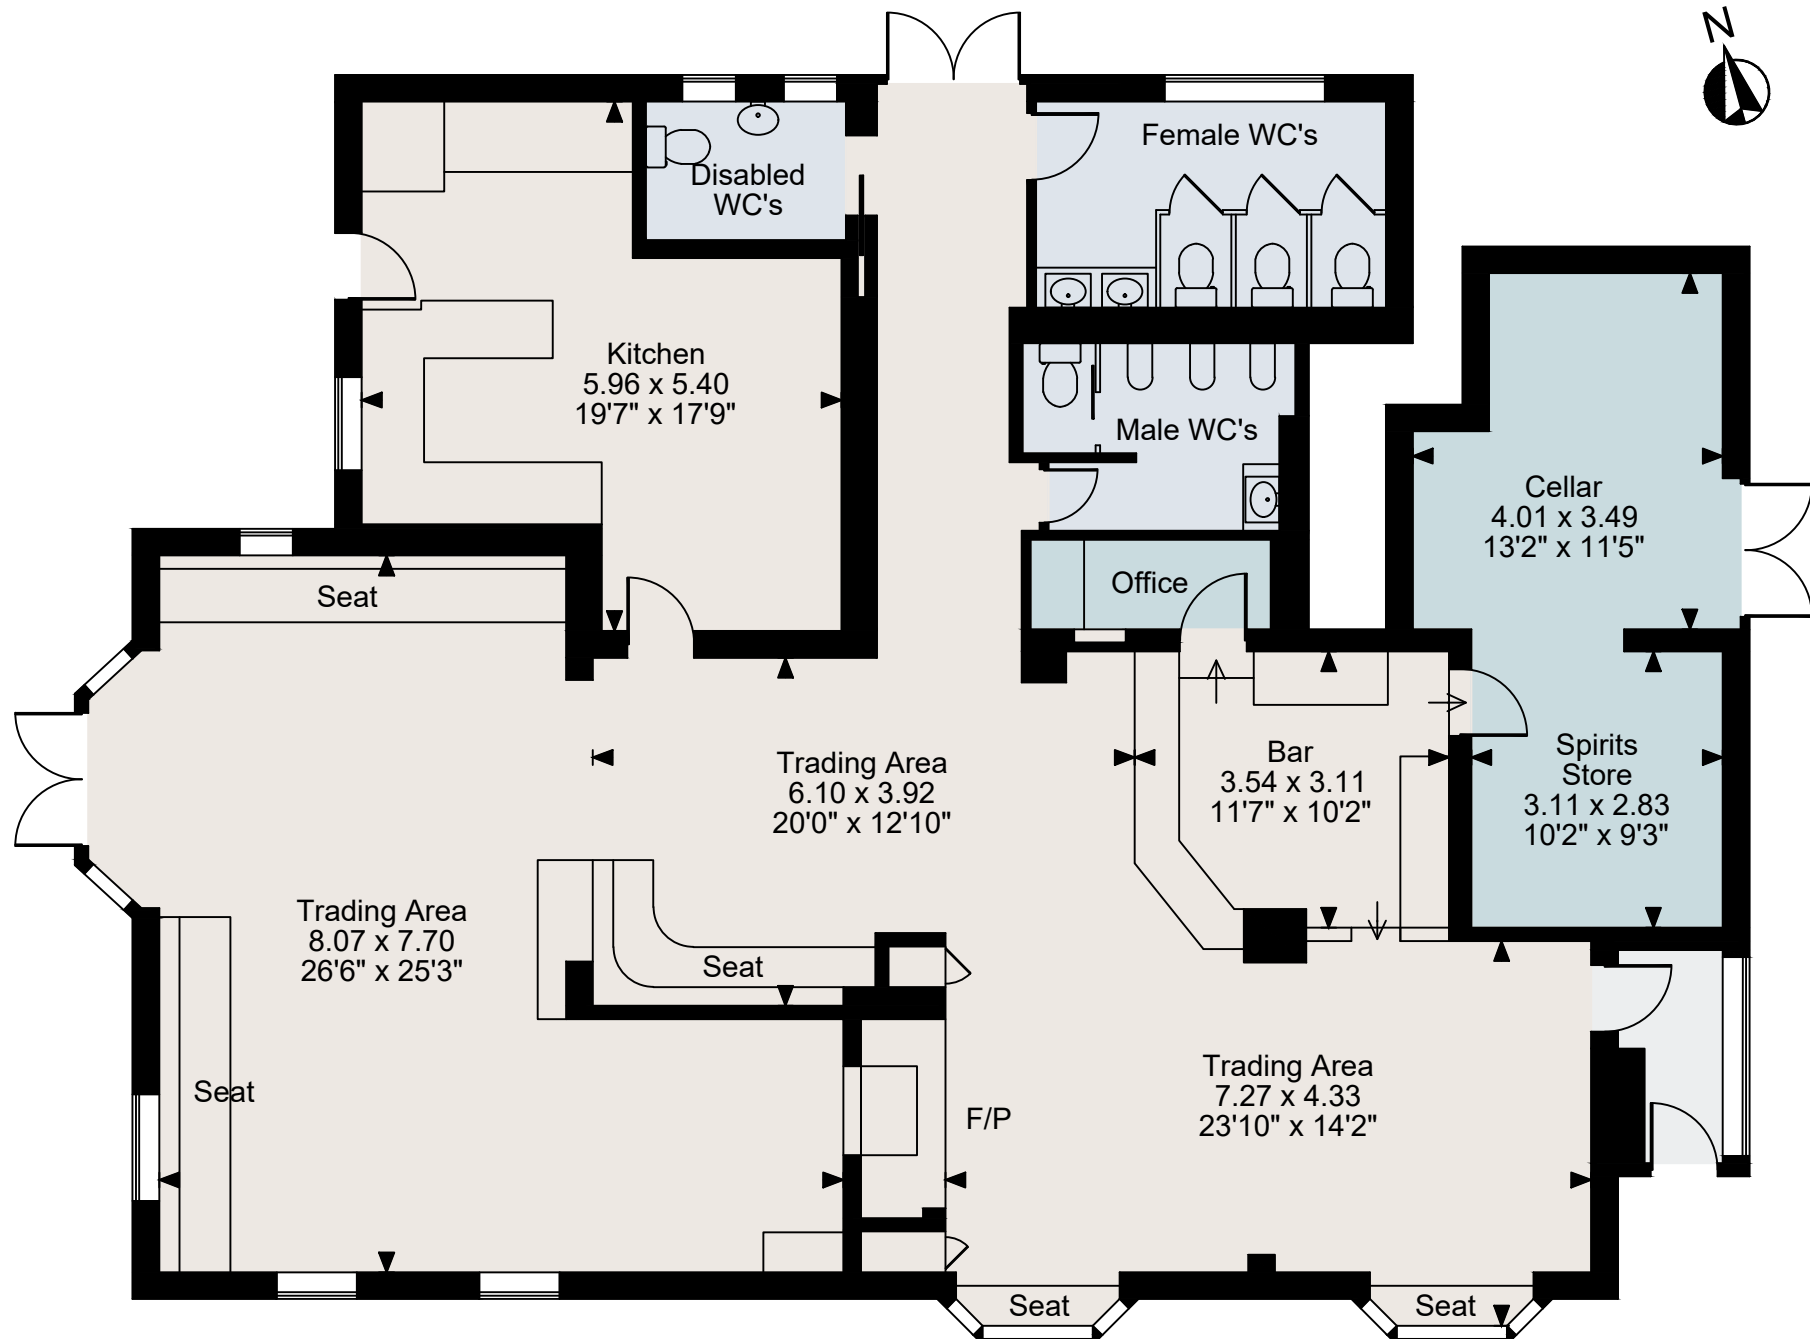

**Why Not Inn, Redditch**  
Main House gross internal area = 2,244 sq ft / 209 sq m

**Ground Floor**

**FOR ILLUSTRATIVE PURPOSES ONLY - NOT TO SCALE**

The position & size of doors, windows, appliances and other features are approximate only.

© ehouse. Unauthorised reproduction prohibited. Drawing ref. dig/8593273/LPV