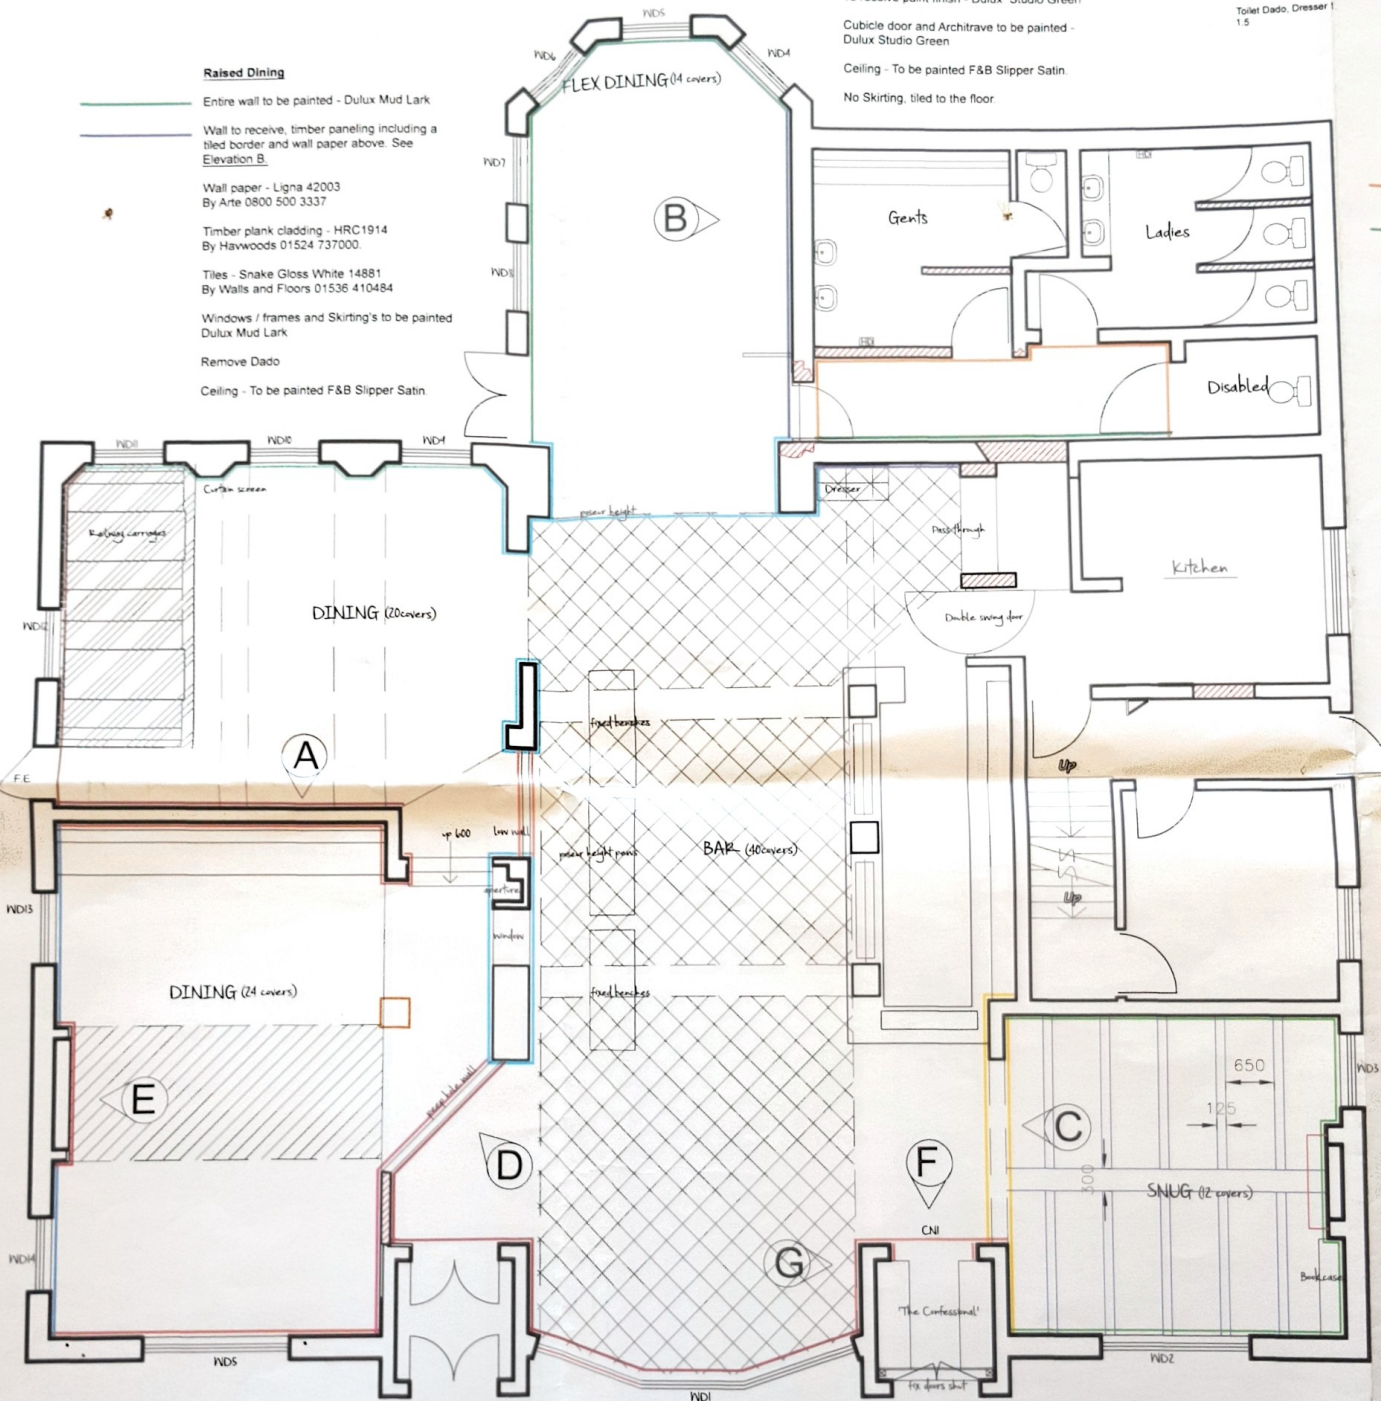

Gents

Walls to receive Tiling to dado with Wall paper above
Tiling - Oxford Series - Pea Gloss
By Ceramic International
0113 231 0218
Wall paper - Collage 2015 - Damask 20707
By Wall papers Direct 01323 430 886

Cubicle door and Architrave to be painted -
Dulux Studio Green

Ceiling - To be painted F&B Slipper Satin

No Skirting, tiled to the floor

Toilet Dado, Dresser 1.5

Raised Dining

Entire wall to be painted - Dulux Mud Lark

Wall to receive, timber paneling including a tiled border and wall paper above. See Elevation B.

Wall paper - Ligna 42003
By Arte 0800 500 3337

Timber plank cladding - HRC1914
By Havwoods 01524 737000.

Windows / frames and Skirting's to be painted
Dulux Mud Lark

Remove Dado

Ceiling - To be painted F&B Slipper Satin.