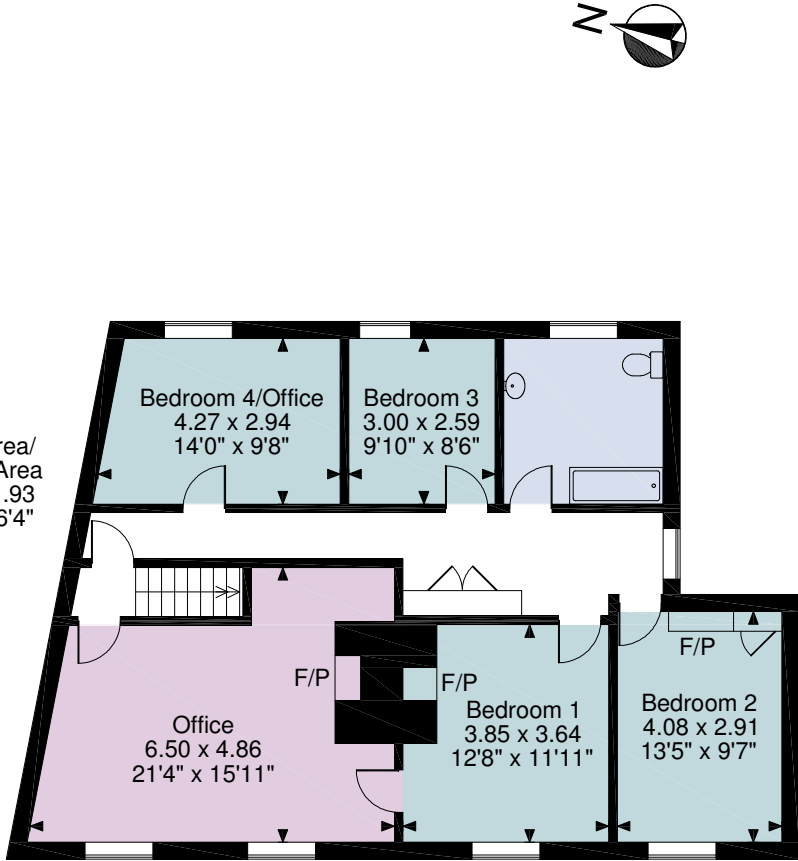

King and Queen, Edenbridge
Main House gross internal area = 2,854 sq ft / 265 sq m

Ground Floor

First Floor

FOR ILLUSTRATIVE PURPOSES ONLY - NOT TO SCALE

The position & size of doors, windows, appliances and other features are approximate only.

© ehous. Unauthorised reproduction prohibited. Drawing ref. dig/8394982/SS