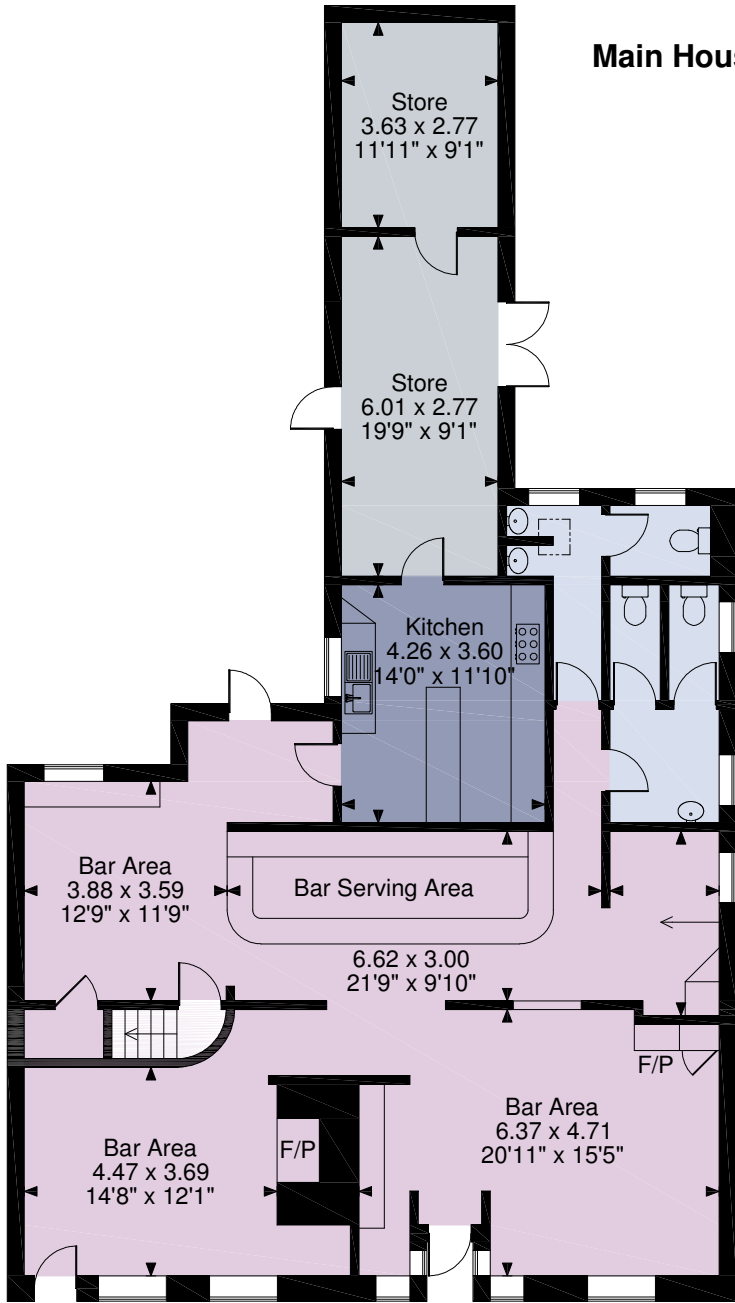

King and Queen, Edenbridge
Main House gross internal area = 2,854 sq ft / 265 sq m

Ground Floor

First Floor

FOR ILLUSTRATIVE PURPOSES ONLY - NOT TO SCALE

The position & size of doors, windows, appliances and other features are approximate only.

© ehous. Unauthorised reproduction prohibited. Drawing ref. dig/8394982/SS