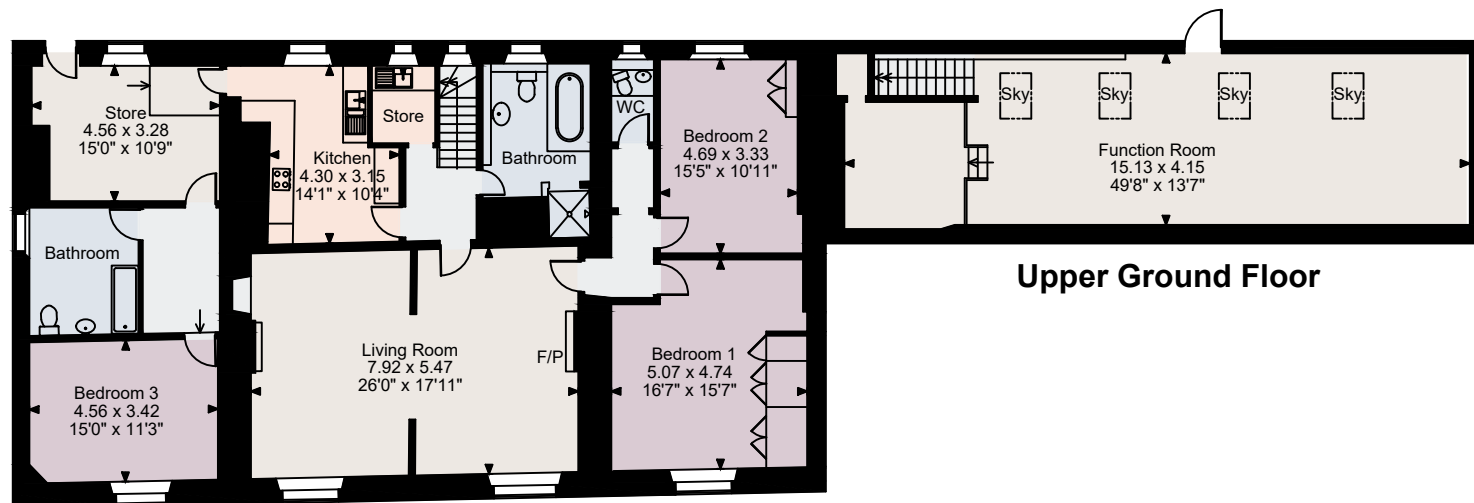

Church House Inn Paignton, Paignton, Devon
Basement gross internal area = 538 sq ft / 50 sq m
Ground Floor gross internal area = 2,919 sq ft / 271 sq m
First Floor gross internal area = 2,689 sq ft / 250 sq m
Total gross internal area = 6,146 sq ft / 571 sq m

Ground Floor

First Floor

FOR ILLUSTRATIVE PURPOSES ONLY - NOT TO SCALE

The position & size of doors, windows, appliances and other features are approximate only.

© ehouse. Unauthorised reproduction prohibited. Drawing ref. dig/8669062/JBM