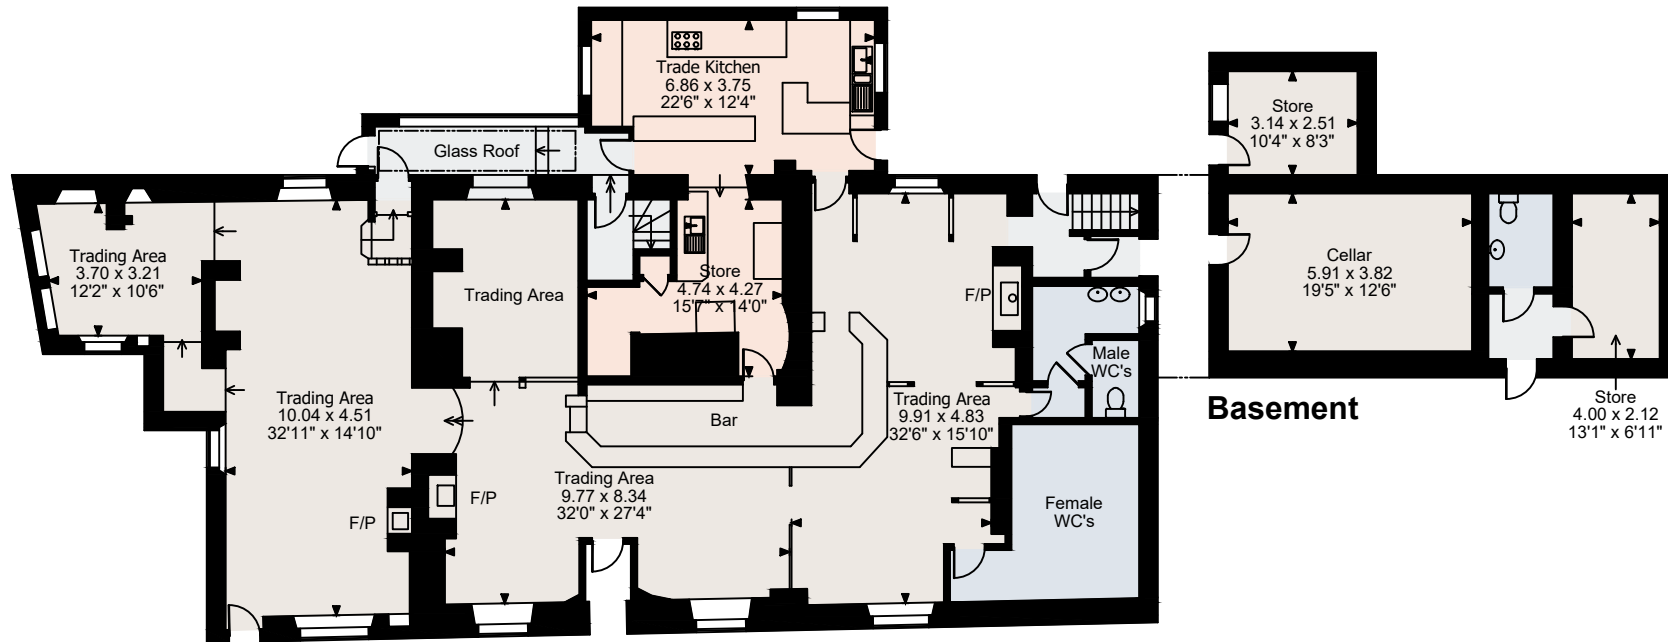

Church House Inn Paignton, Paignton, Devon
Basement gross internal area = 538 sq ft / 50 sq m
Ground Floor gross internal area = 2,919 sq ft / 271 sq m
First Floor gross internal area = 2,689 sq ft / 250 sq m
Total gross internal area = 6,146 sq ft / 571 sq m

Ground Floor

First Floor

FOR ILLUSTRATIVE PURPOSES ONLY - NOT TO SCALE

The position & size of doors, windows, appliances and other features are approximate only.

© ehouse. Unauthorised reproduction prohibited. Drawing ref. dig/8669062/JBM