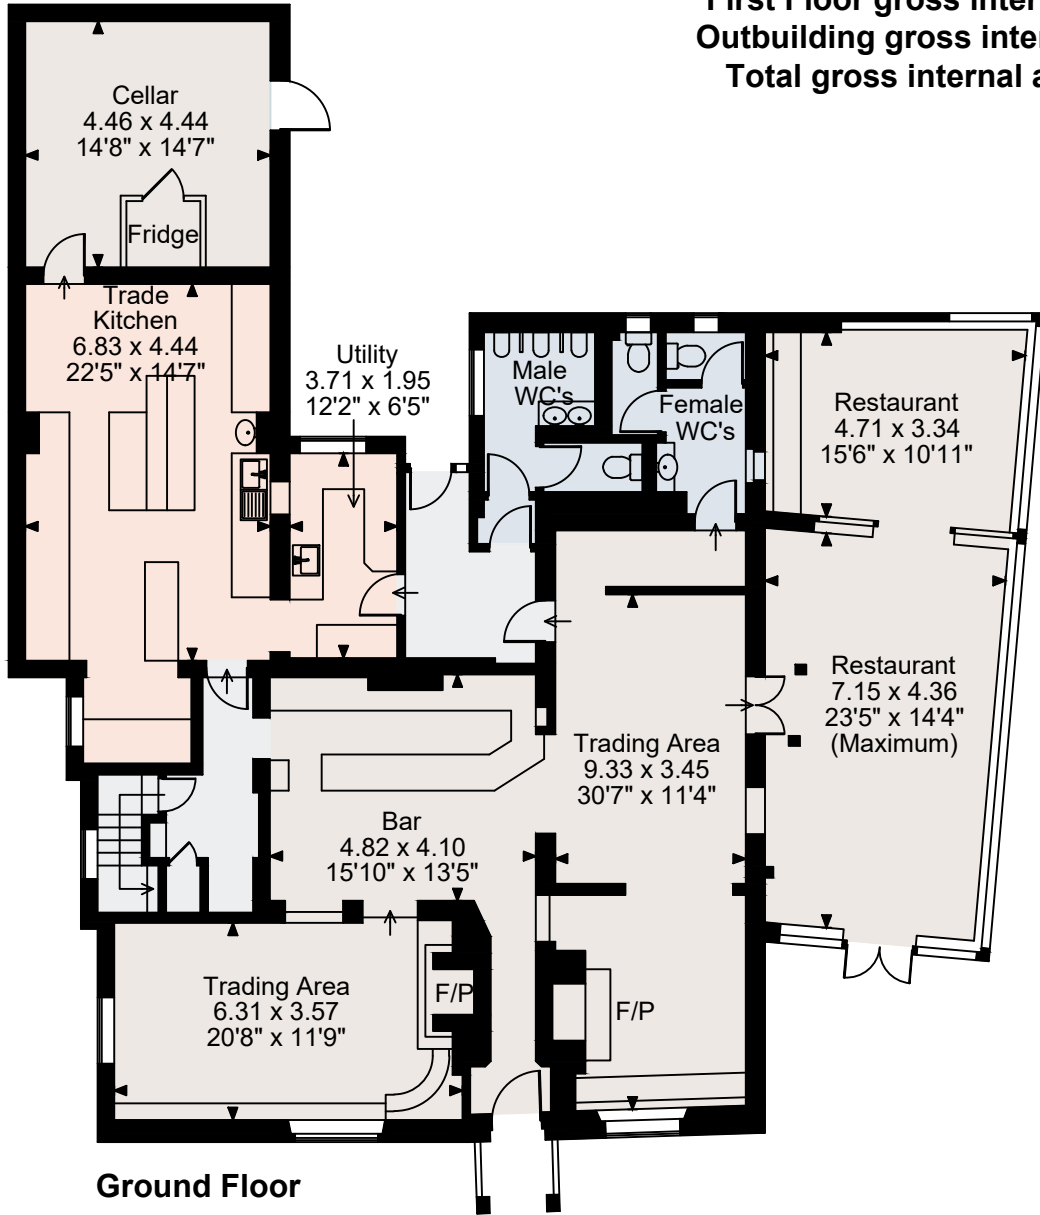

**Woolpack Inn, Christchurch**  
**Ground Floor gross internal area = 2,587 sq ft / 240 sq m**  
**First Floor gross internal area = 840 sq ft / 78 sq m**  
**Outbuilding gross internal area = 731 sq ft / 68 sq m**  
**Total gross internal area = 4,158 sq ft / 386 sq m**

**FOR ILLUSTRATIVE PURPOSES ONLY - NOT TO SCALE**

The position & size of doors, windows, appliances and other features are approximate only.

□ □ □ □ Denotes restricted head height

© ehouse. Unauthorised reproduction prohibited. Drawing ref. dig/8635670/JOV