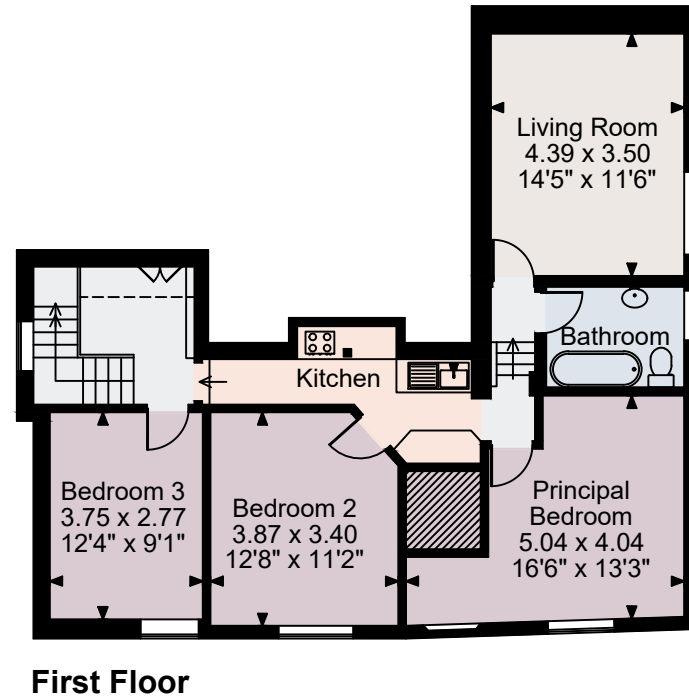

**Woolpack Inn, Christchurch**  
**Ground Floor gross internal area = 2,587 sq ft / 240 sq m**  
**First Floor gross internal area = 840 sq ft / 78 sq m**  
**Outbuilding gross internal area = 731 sq ft / 68 sq m**  
**Total gross internal area = 4,158 sq ft / 386 sq m**

**FOR ILLUSTRATIVE PURPOSES ONLY - NOT TO SCALE**

The position & size of doors, windows, appliances and other features are approximate only.

□ □ □ □ Denotes restricted head height

© ehouse. Unauthorised reproduction prohibited. Drawing ref. dig/8635670/JOV