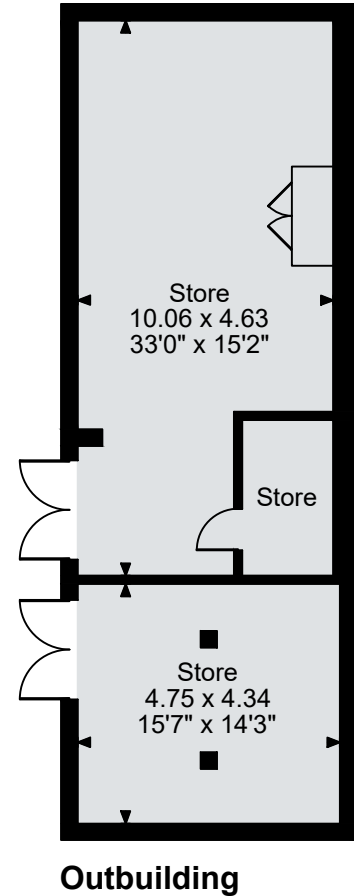

**Woolpack Inn, Christchurch**  
**Ground Floor gross internal area = 2,587 sq ft / 240 sq m**  
**First Floor gross internal area = 840 sq ft / 78 sq m**  
**Outbuilding gross internal area = 731 sq ft / 68 sq m**  
**Total gross internal area = 4,158 sq ft / 386 sq m**

**FOR ILLUSTRATIVE PURPOSES ONLY - NOT TO SCALE**

The position & size of doors, windows, appliances and other features are approximate only.

□ □ □ □ Denotes restricted head height

© ehouse. Unauthorised reproduction prohibited. Drawing ref. dig/8635670/JOV