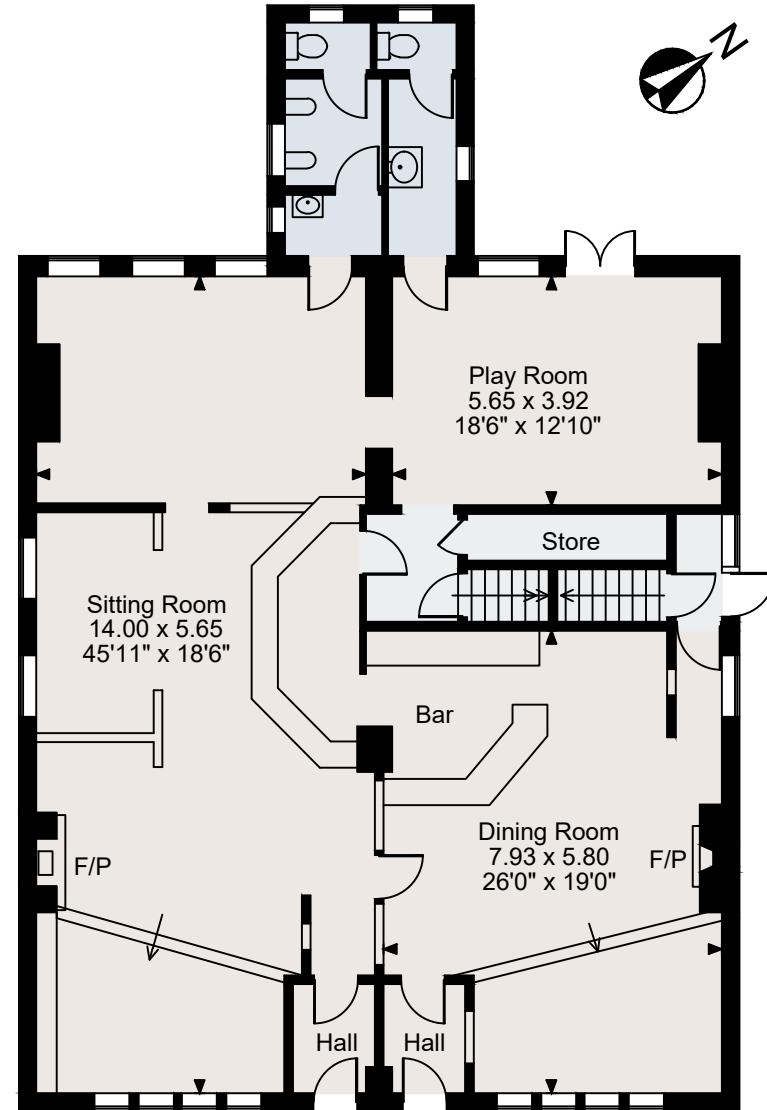

**Trowbridge House, Coronation Avenue, Bath**  
 Lower Ground Floor gross internal area = 1,956 sq ft / 182 sq m  
 Ground Floor internal area = 1,908 sq ft / 177 sq m  
 Total gross internal area = 3,864 sq ft / 359 sq m

**Lower Ground Floor**

**Ground Floor**

**FOR ILLUSTRATIVE PURPOSES ONLY - NOT TO SCALE**

The position & size of doors, windows, appliances and other features are approximate only.

© ehouse. Unauthorised reproduction prohibited. Drawing ref. dig/8593272/OHL