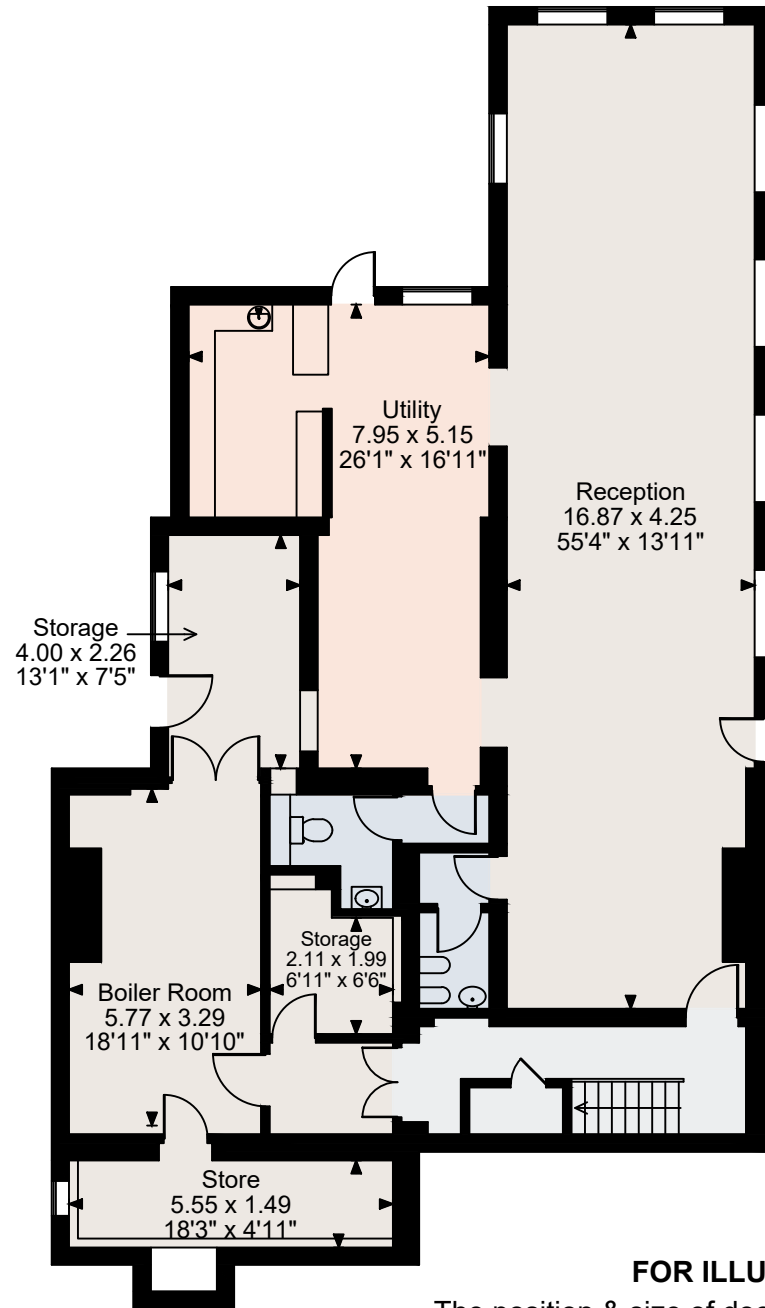

**Trowbridge House, Coronation Avenue, Bath**  
 Lower Ground Floor gross internal area = 1,956 sq ft / 182 sq m  
 Ground Floor internal area = 1,908 sq ft / 177 sq m  
 Total gross internal area = 3,864 sq ft / 359 sq m

**Lower Ground Floor**

**Ground Floor**

**FOR ILLUSTRATIVE PURPOSES ONLY - NOT TO SCALE**

The position & size of doors, windows, appliances and other features are approximate only.

© ehouse. Unauthorised reproduction prohibited. Drawing ref. dig/8593272/OHL