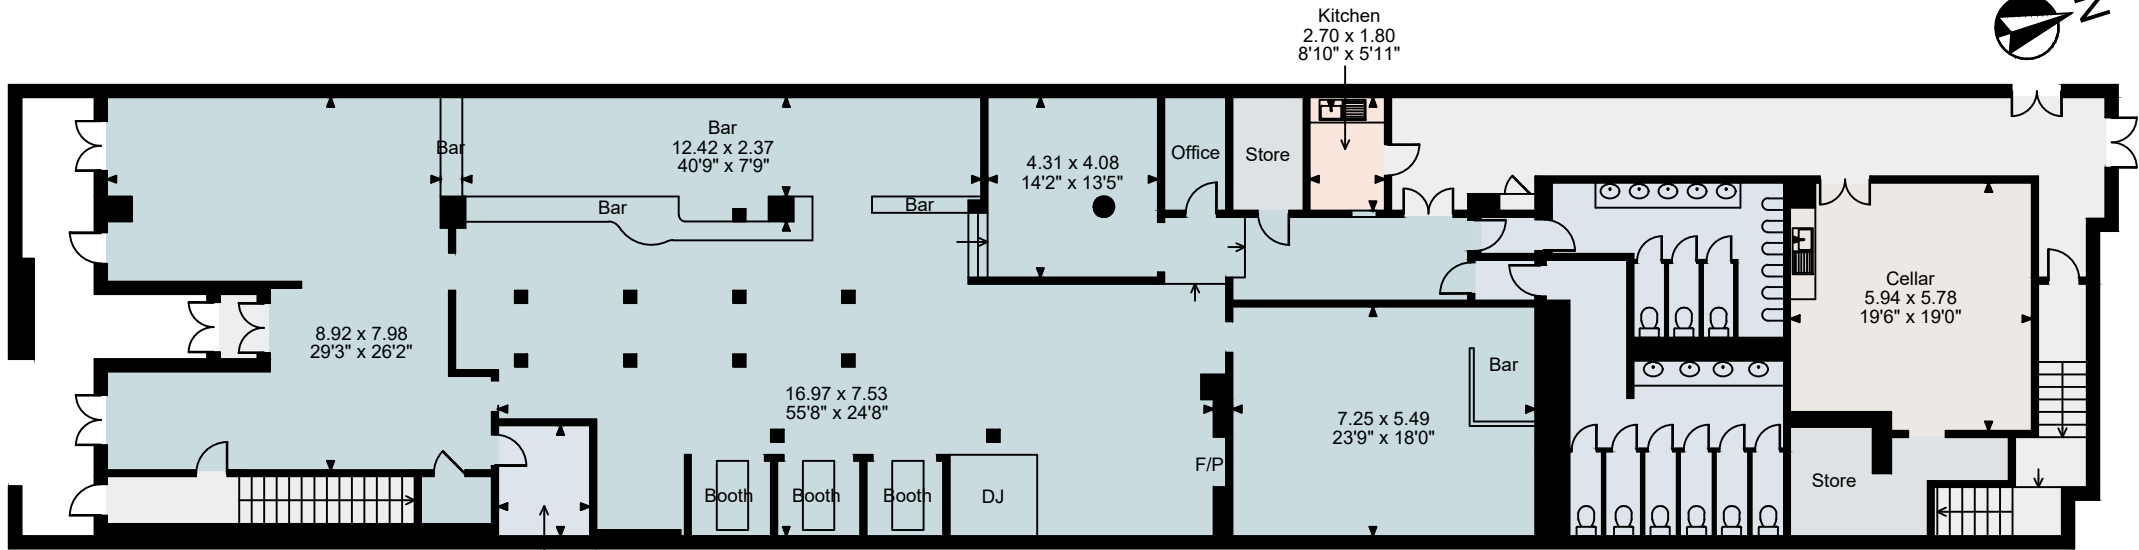

The Vestry, Chichester

Main House gross internal area = 10,289 sq ft / 956 sq m

Ground Floor

Cloak Room
2.65 x 2.20
8'8" x 7'3"

First Floor

FOR ILLUSTRATIVE PURPOSES ONLY - NOT TO SCALE

The position & size of doors, windows, appliances and other features are approximate only.

□ □ □ Denotes restricted head height

© ehouse. Unauthorised reproduction prohibited. Drawing ref. dig/8562494/SLU