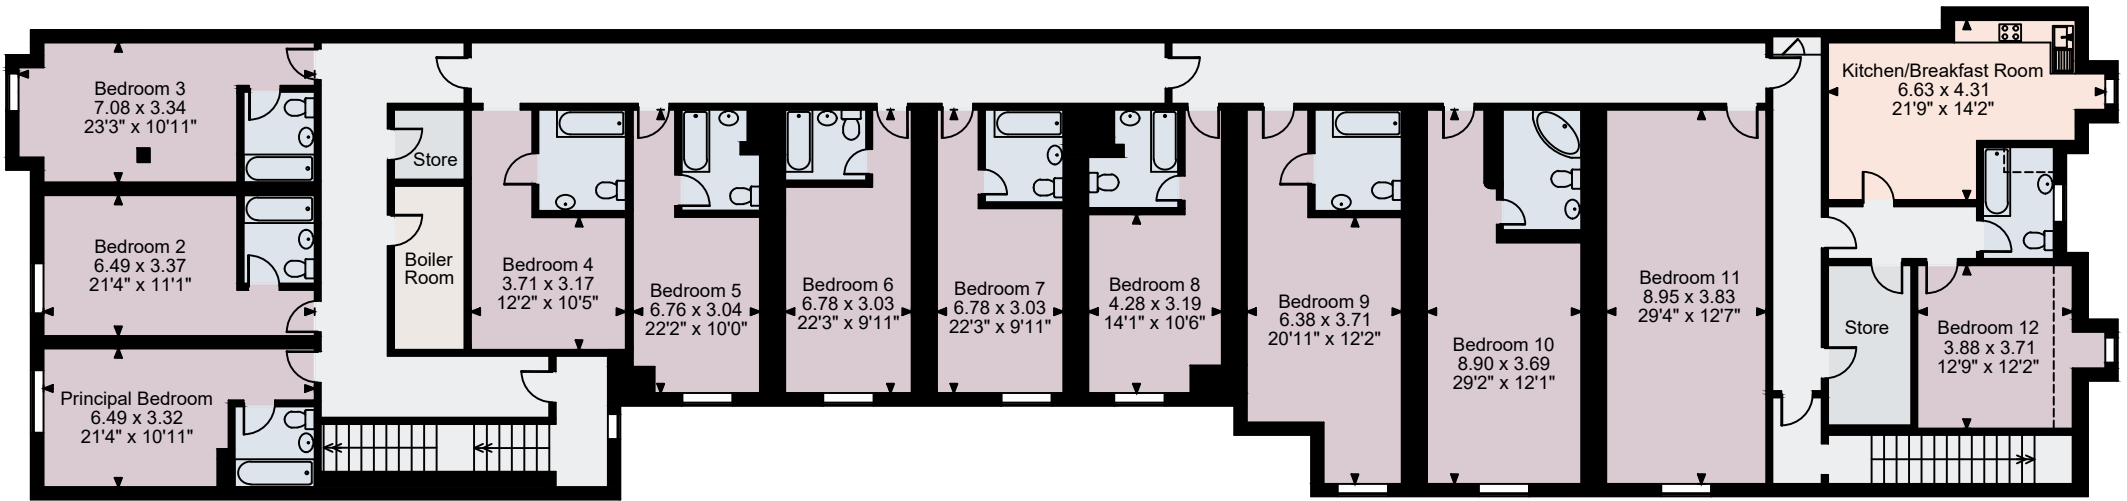

The Vestry, Chichester

Main House gross internal area = 10,289 sq ft / 956 sq m

Ground Floor

Cloak Room
2.65 x 2.20
8'8" x 7'3"

First Floor

FOR ILLUSTRATIVE PURPOSES ONLY - NOT TO SCALE

The position & size of doors, windows, appliances and other features are approximate only.

□ □ □ Denotes restricted head height

© ehouse. Unauthorised reproduction prohibited. Drawing ref. dig/8562494/SLU