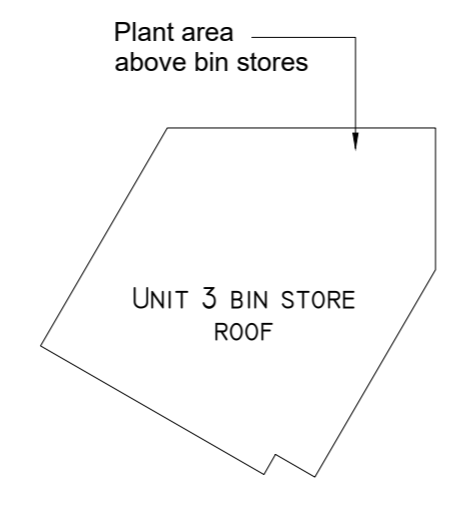

- UNIT DEMISE
- BIN COMPOUND
- EXTERNAL SEATING AREA

Project Name	SITTINGBOURNE CINEMA SPIRIT OF SITTINGBOURNE STATION QUARTER ST MICHAELS ROAD SITTINGBOURNE		
Client	SPIRIT OF SITTINGBOURNE LLP		
Status	LEGAL		
Scale	1:100	Drawing Size	A0
Date	OCT 2018	Drawn By	AJB
Rev	03	Checked	CS
Job No	13003B (TNT03A) 03		
Drawn By	AJB		
Checked	CS		
Project Manager	AJB		
Architect	THE HARRIS PARTNERSHIP		
Address	181 London Road Reading RG1 1AB T: 0118 9527000 F: 0118 9527001		
Address	181 London Road Reading RG1 1AB T: 0118 9527000 F: 0118 9527001		