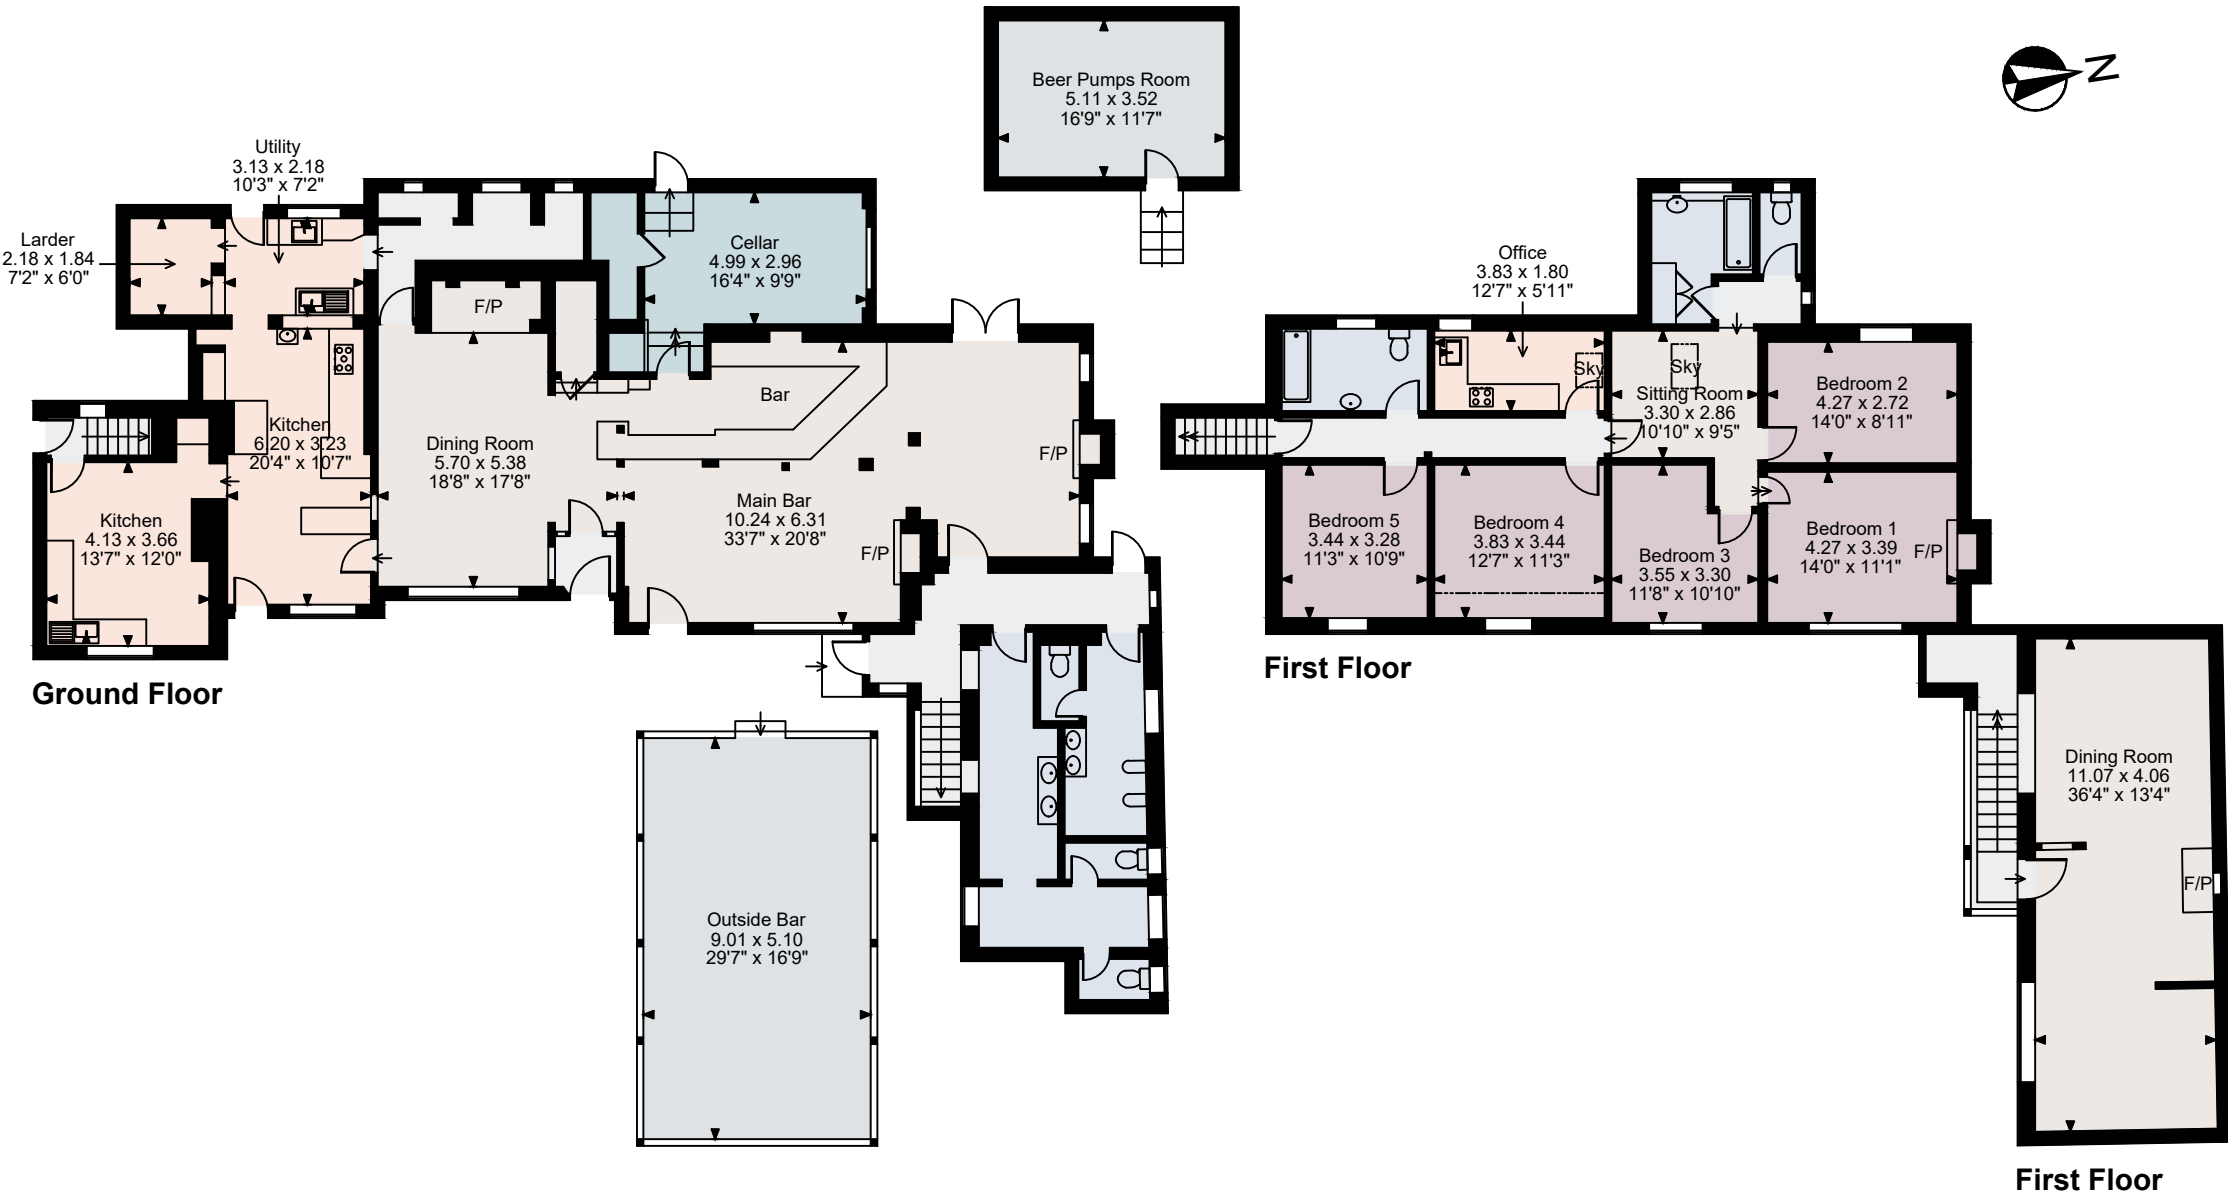

The Dog and Pheasant, Godalming

Main House gross internal area = 2,937 sq ft / 273 sq m

First Floor gross internal area = 1,183 sq ft / 110 sq m

Beer Pumps Room and Outside Bar gross internal area = 689 sq ft / 64 sq m

Total gross internal area = 4,809 sq ft / 447 sq m

FOR ILLUSTRATIVE PURPOSES ONLY - NOT TO SCALE

The position & size of doors, windows, appliances and other features are approximate only.

© ehouse. Unauthorised reproduction prohibited. Drawing ref. dig/8643953/JPN