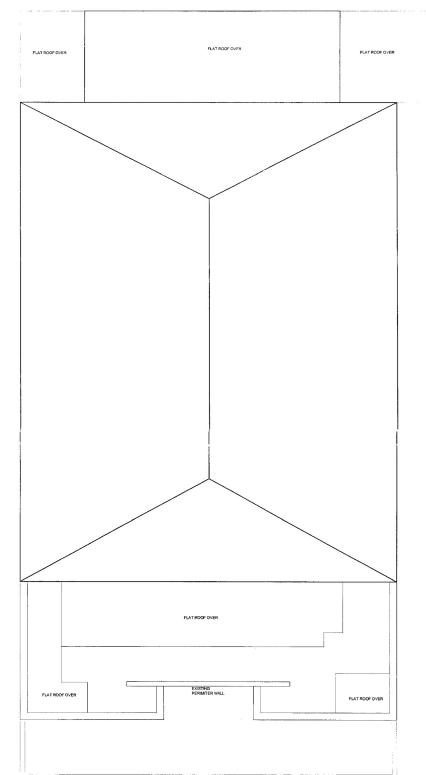

ROOF PLAN AS EXISTING

PLANS AS EXISTING
DRAWN: BB DATE: _____ DRAWING NO.: _____
SCALE: 1:100 REV: A 0091 / 1A