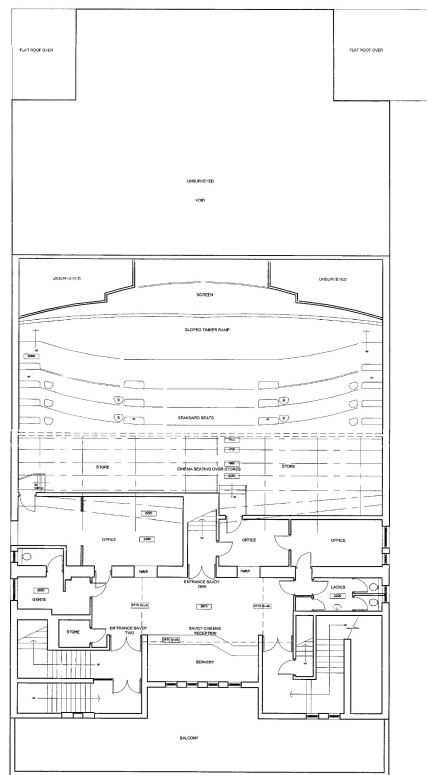

FIRST FLOOR PLAN AS EXISTING