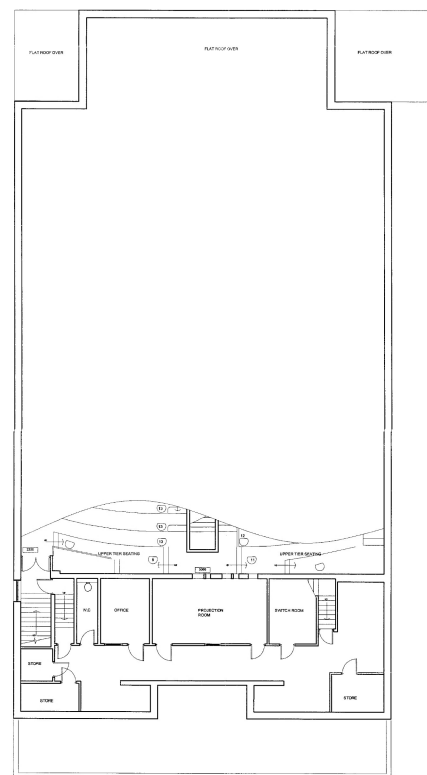

SECOND FLOOR PLAN AS EXISTING