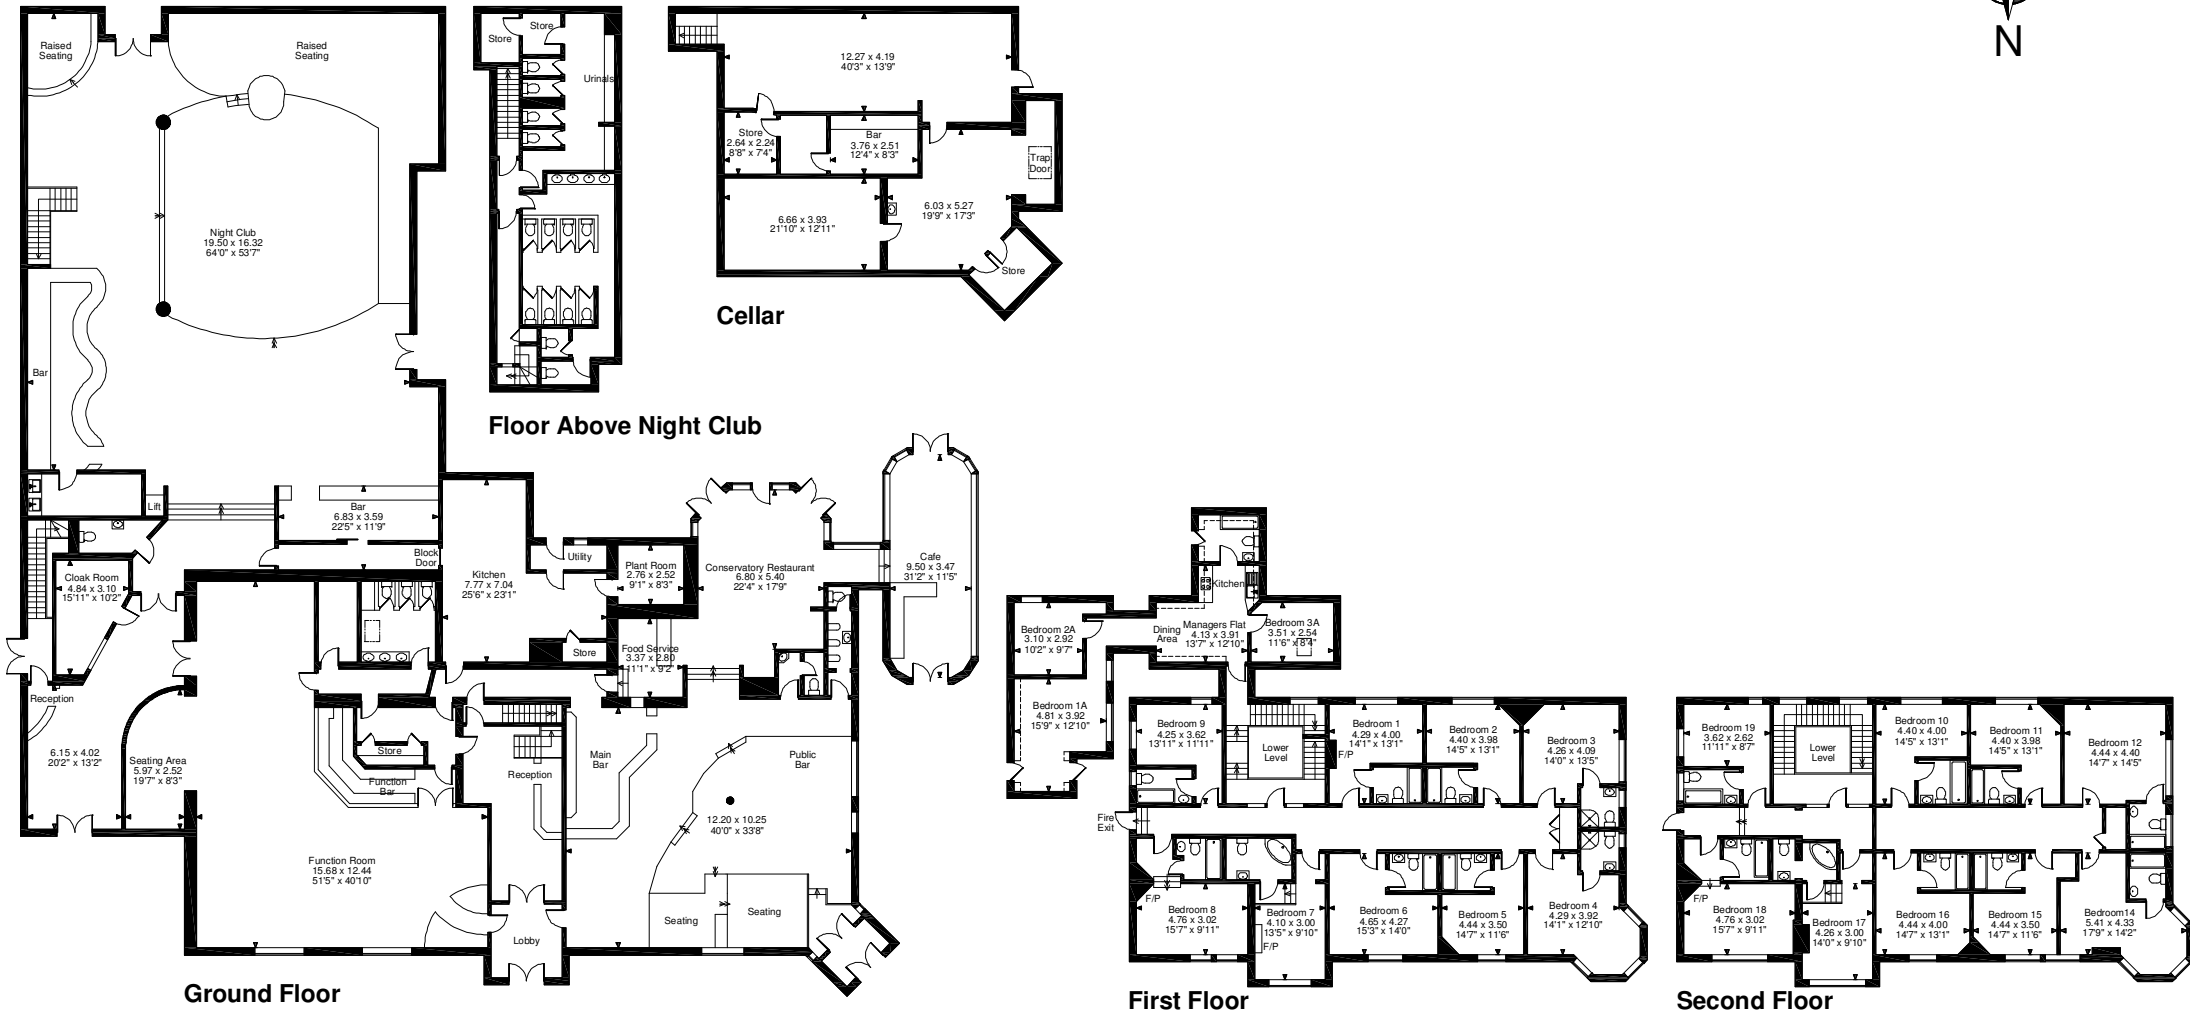

# Grand Victorian Hotel, Worthing

Main House gross internal area = 18,709 sq ft / 1,738 sq m

**FOR ILLUSTRATIVE PURPOSES ONLY - NOT TO SCALE**

The position & size of doors, windows, appliances and other features are approximate only.

□ □ □ □ Denotes restricted head height

© ehous. Unauthorised reproduction prohibited. Drawing ref. dig/8415060/JPN