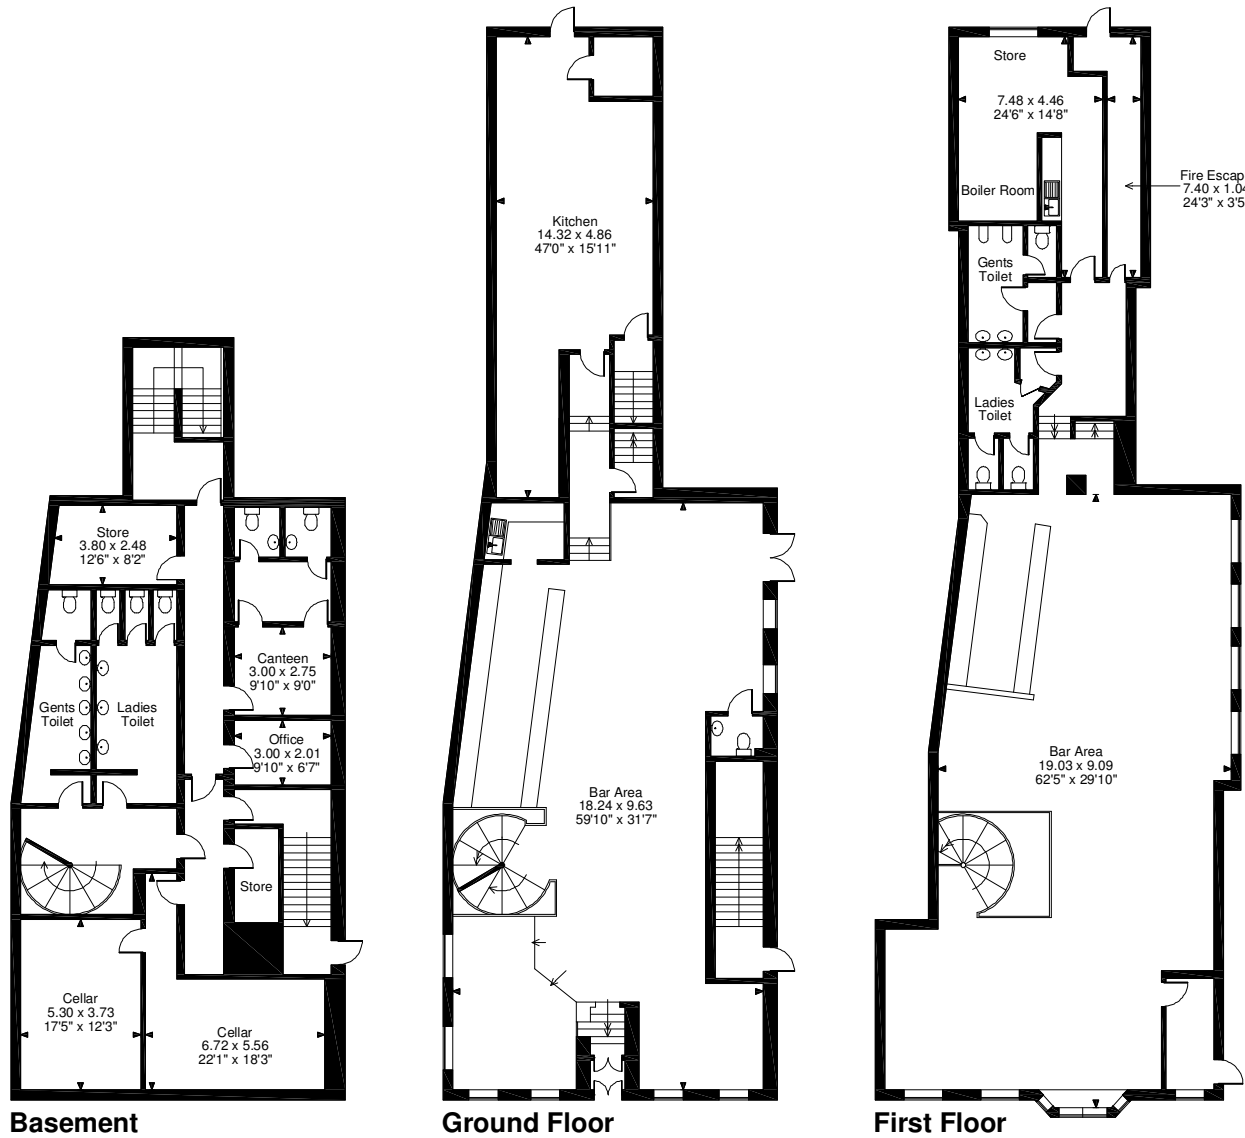

The Blind Rabbit, Weekday Cross, Nottingham

Basement internal area = 1,918 sq ft / 178 sq m

Ground Floor internal area = 2,584 sq ft / 240 sq m

First Floor internal area = 2,592 sq ft / 241 sq m

Total internal area = 7,094 sq ft / 659 sq m

FOR ILLUSTRATIVE PURPOSES ONLY - NOT TO SCALE

The position & size of doors, windows, appliances and other features are approximate only.

© ehouse. Unauthorised reproduction prohibited. Drawing ref. dig/8485052/SS