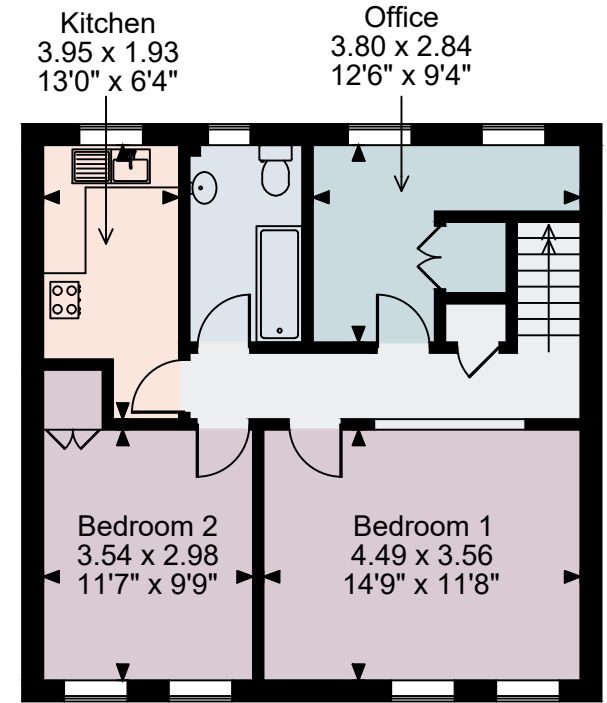

Inn on the Green, Shrewsbury
Ground Floor gross internal area = 2,688 sq ft / 250 sq m
First Floor gross internal area = 624 sq ft / 58 sq m
Total gross internal area = 3,312 sq ft / 308 sq m

Ground Floor

First Floor

FOR ILLUSTRATIVE PURPOSES ONLY - NOT TO SCALE

The position & size of doors, windows, appliances and other features are approximate only.

© ehouse. Unauthorised reproduction prohibited. Drawing ref. dig/8681493/NGS