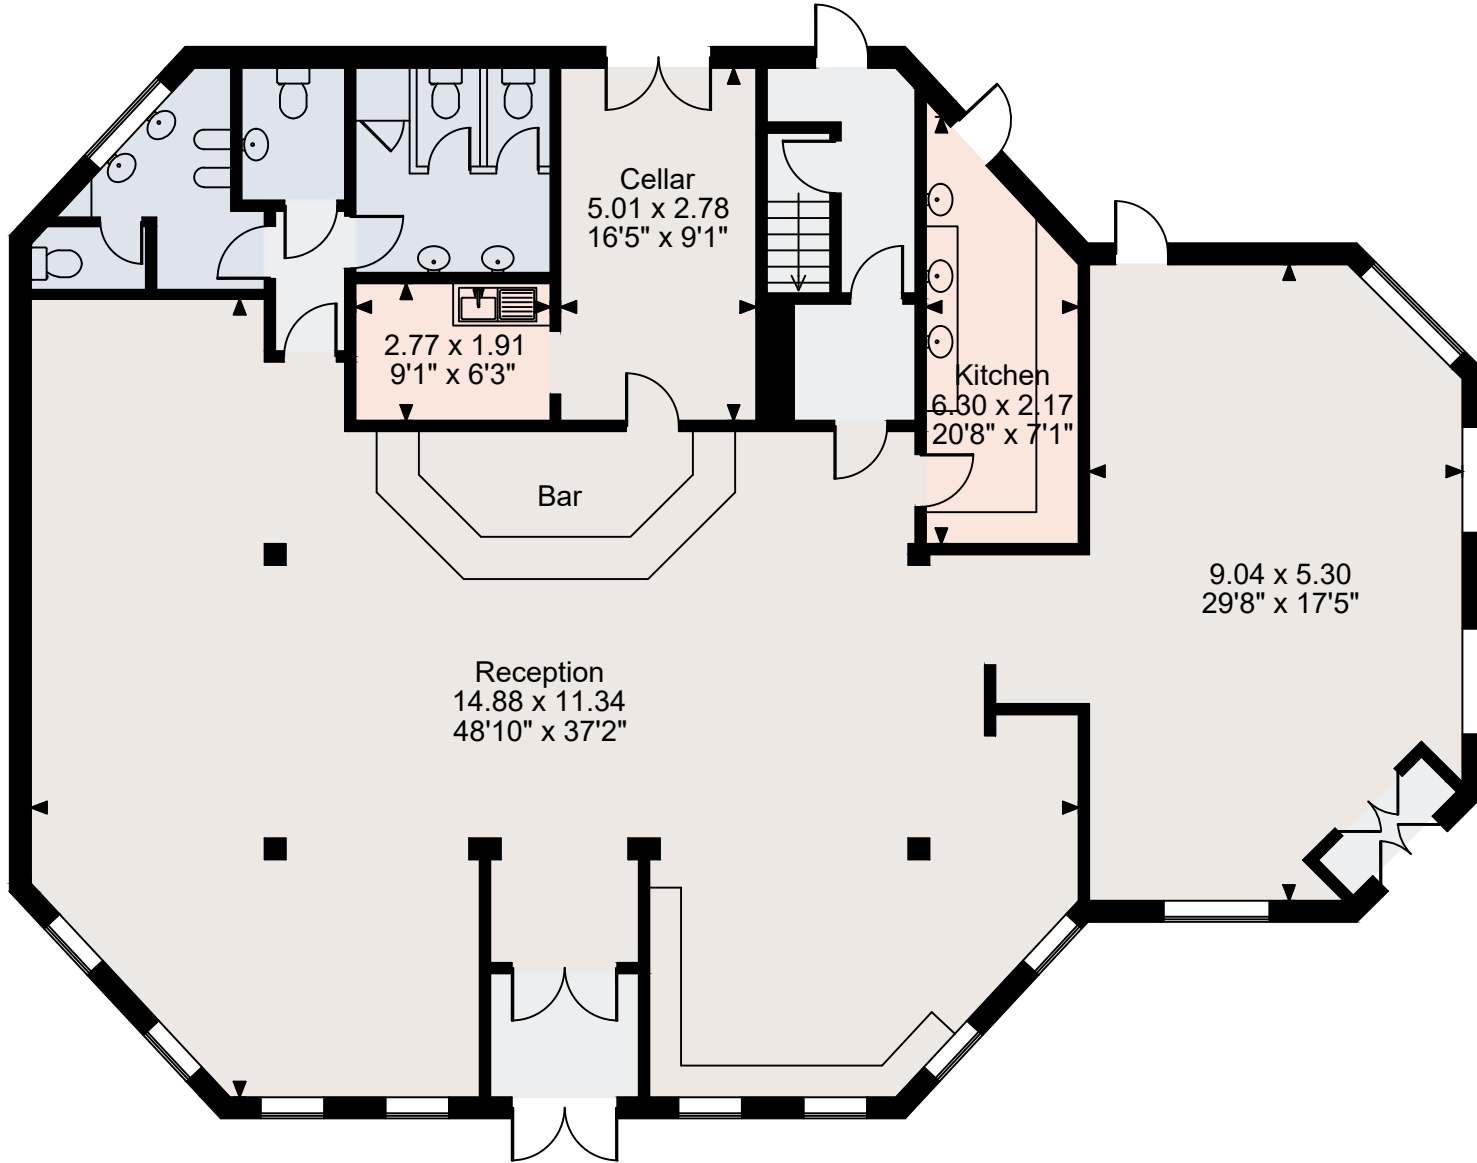

Inn on the Green, Shrewsbury
Ground Floor gross internal area = 2,688 sq ft / 250 sq m
First Floor gross internal area = 624 sq ft / 58 sq m
Total gross internal area = 3,312 sq ft / 308 sq m

Ground Floor

First Floor

FOR ILLUSTRATIVE PURPOSES ONLY - NOT TO SCALE

The position & size of doors, windows, appliances and other features are approximate only.

© ehouse. Unauthorised reproduction prohibited. Drawing ref. dig/8681493/NGS