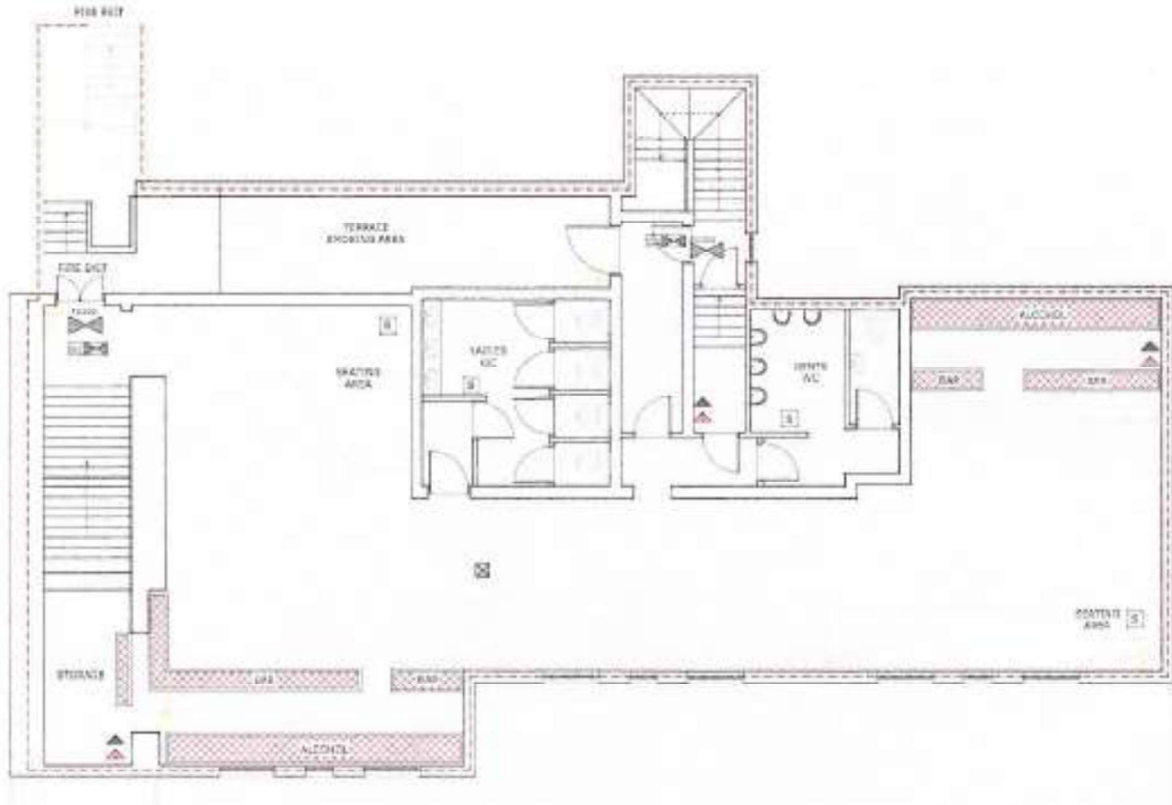

Annex 4 – premises plans

Original premises plans are held by the Licensing Authority of the London Borough of Havering.

Luna (i.e. first floor)

Rising Sun (i.e. ground floor)