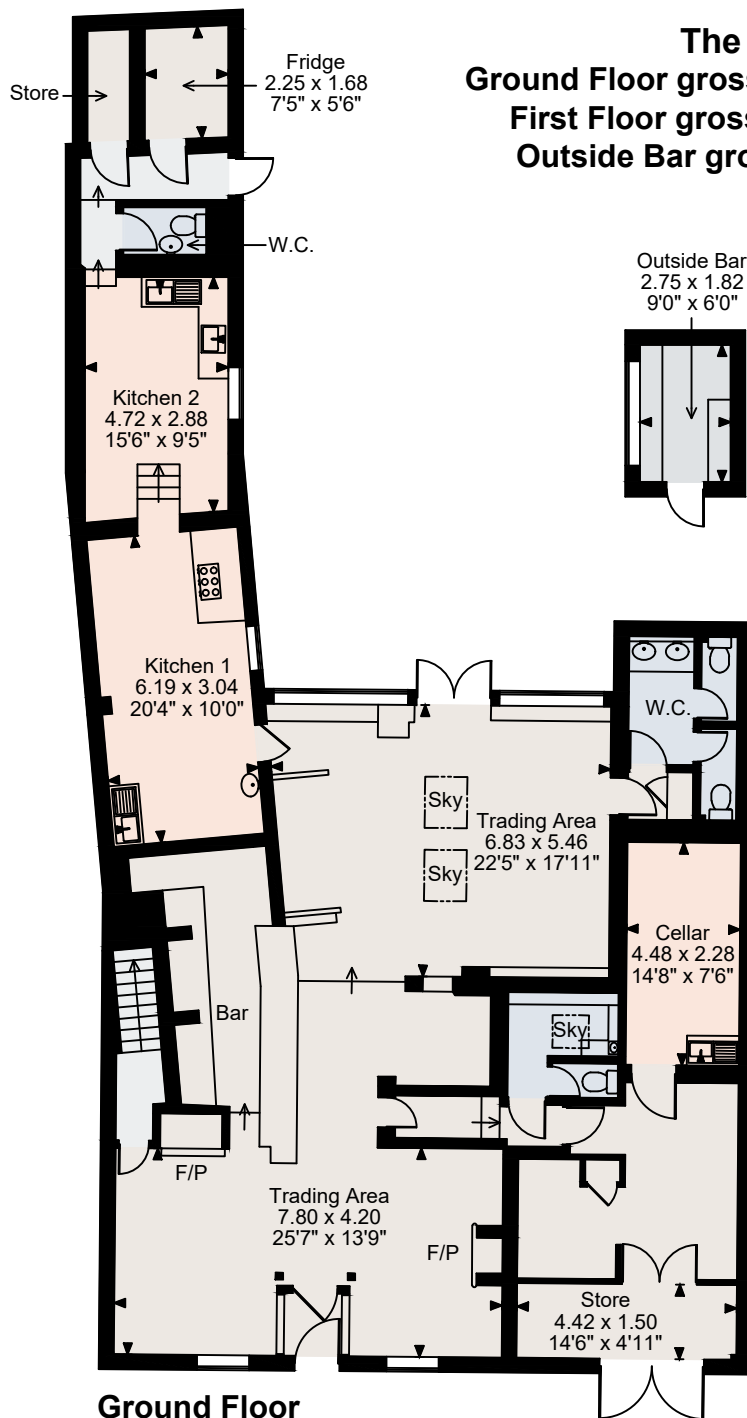

**The Green Man, Uxbridge**  
**Ground Floor gross internal area = 2,211 sq ft / 205 sq m**  
**First Floor gross internal area = 880 sq ft / 82 sq m**  
**Outside Bar gross internal area = 54 sq ft / 5 sq m**

**FOR ILLUSTRATIVE PURPOSES ONLY - NOT TO SCALE**

The position & size of doors, windows, appliances and other features are approximate only.

© ehouse. Unauthorised reproduction prohibited. Drawing ref. dig/8543581/NJD