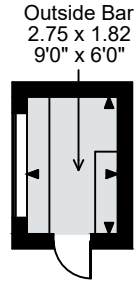

**The Green Man, Uxbridge**  
**Ground Floor gross internal area = 2,211 sq ft / 205 sq m**  
**First Floor gross internal area = 880 sq ft / 82 sq m**  
**Outside Bar gross internal area = 54 sq ft / 5 sq m**

**FOR ILLUSTRATIVE PURPOSES ONLY - NOT TO SCALE**

The position & size of doors, windows, appliances and other features are approximate only.

© ehouse. Unauthorised reproduction prohibited. Drawing ref. dig/8543581/NJD