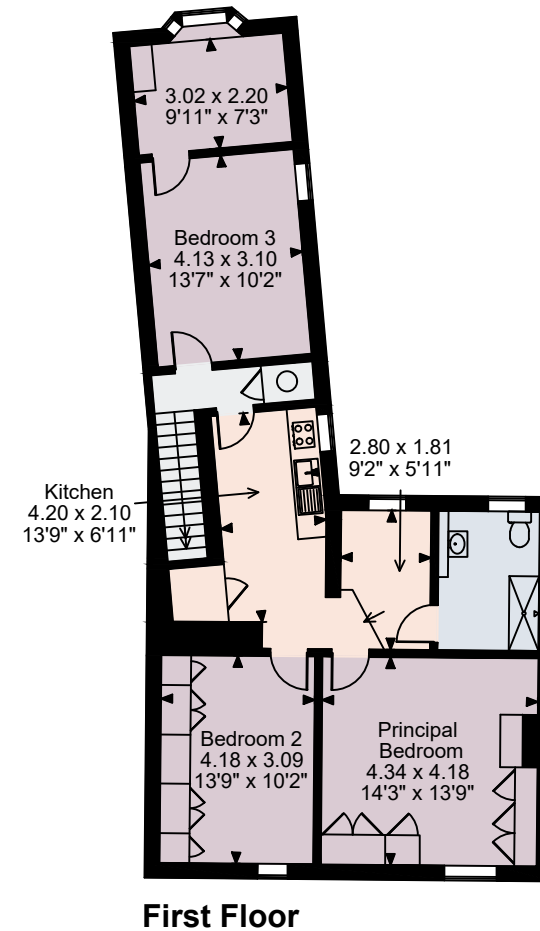

**The Green Man, Uxbridge**  
**Ground Floor gross internal area = 2,211 sq ft / 205 sq m**  
**First Floor gross internal area = 880 sq ft / 82 sq m**  
**Outside Bar gross internal area = 54 sq ft / 5 sq m**

**FOR ILLUSTRATIVE PURPOSES ONLY - NOT TO SCALE**

The position & size of doors, windows, appliances and other features are approximate only.

© ehouse. Unauthorised reproduction prohibited. Drawing ref. dig/8543581/NJD