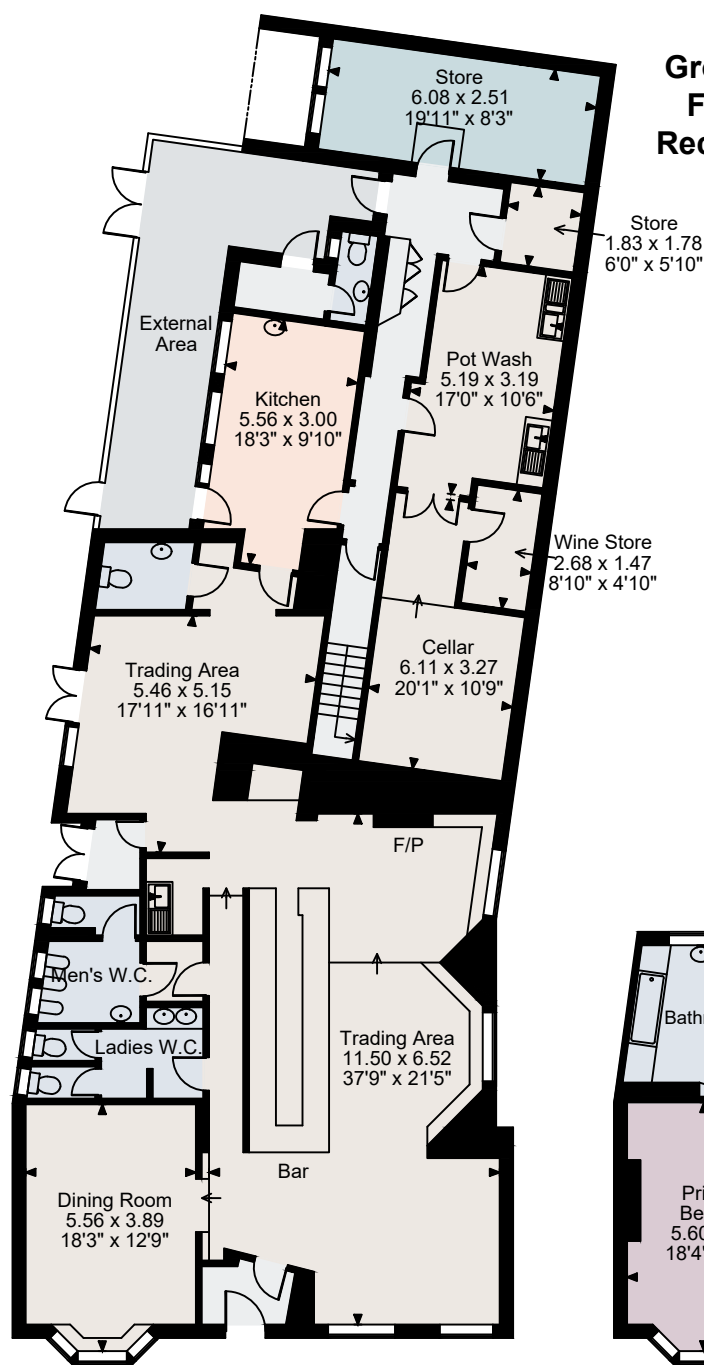

Royal Stag, Datchet

Ground Floor gross internal area = 2,648 sq ft / 246 sq m

First Floor gross internal area = 1,598 sq ft / 148 sq m

Recreation Room gross internal area = 653 sq ft / 61 sq m

External Area external area = 251 sq ft / 23 sq m

Total gross internal area = 4,899 sq ft / 455 sq m

Ground Floor

First Floor

Recreation Room

FOR ILLUSTRATIVE PURPOSES ONLY - NOT TO SCALE

The position & size of doors, windows, appliances and other features are approximate only.

□□□□ Denotes restricted head height

© ehouse. Unauthorised reproduction prohibited. Drawing ref. dig/8680026/NJD