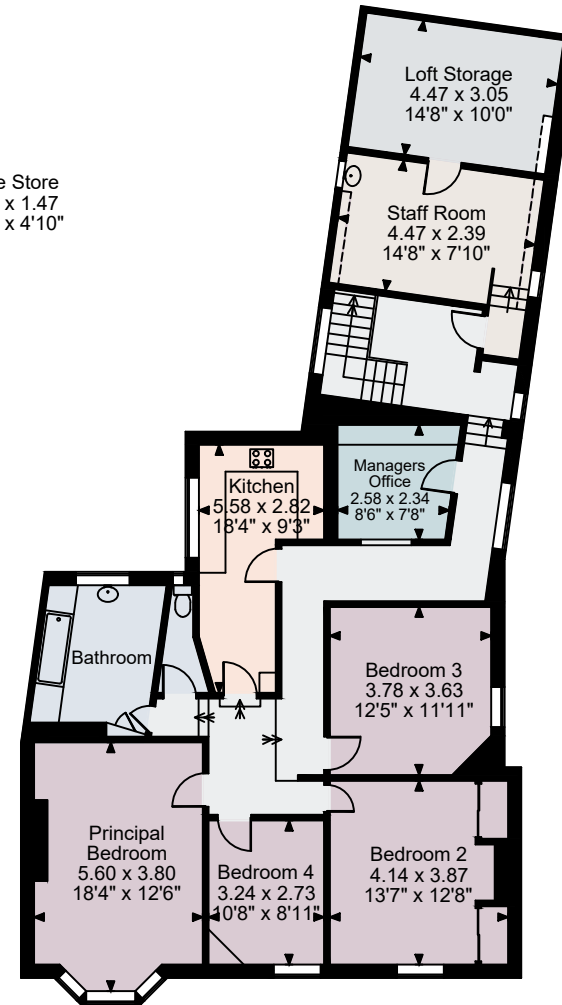

Royal Stag, Datchet

Ground Floor gross internal area = 2,648 sq ft / 246 sq m

First Floor gross internal area = 1,598 sq ft / 148 sq m

Recreation Room gross internal area = 653 sq ft / 61 sq m

External Area external area = 251 sq ft / 23 sq m

Total gross internal area = 4,899 sq ft / 455 sq m

Ground Floor

First Floor

Recreation Room

FOR ILLUSTRATIVE PURPOSES ONLY - NOT TO SCALE

The position & size of doors, windows, appliances and other features are approximate only.

□□□□ Denotes restricted head height

© ehouse. Unauthorised reproduction prohibited. Drawing ref. dig/8680026/NJD