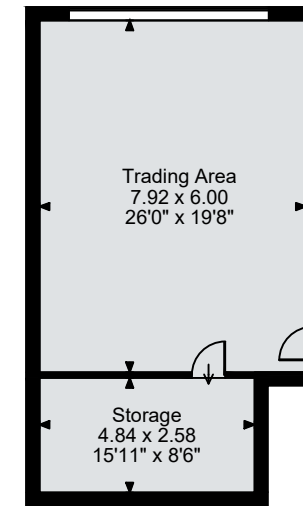

Royal Stag, Datchet

Ground Floor gross internal area = 2,648 sq ft / 246 sq m

First Floor gross internal area = 1,598 sq ft / 148 sq m

Recreation Room gross internal area = 653 sq ft / 61 sq m

External Area external area = 251 sq ft / 23 sq m

Total gross internal area = 4,899 sq ft / 455 sq m

Ground Floor

First Floor

Recreation Room

FOR ILLUSTRATIVE PURPOSES ONLY - NOT TO SCALE

The position & size of doors, windows, appliances and other features are approximate only.

□□□□ Denotes restricted head height

© ehouse. Unauthorised reproduction prohibited. Drawing ref. dig/8680026/NJD