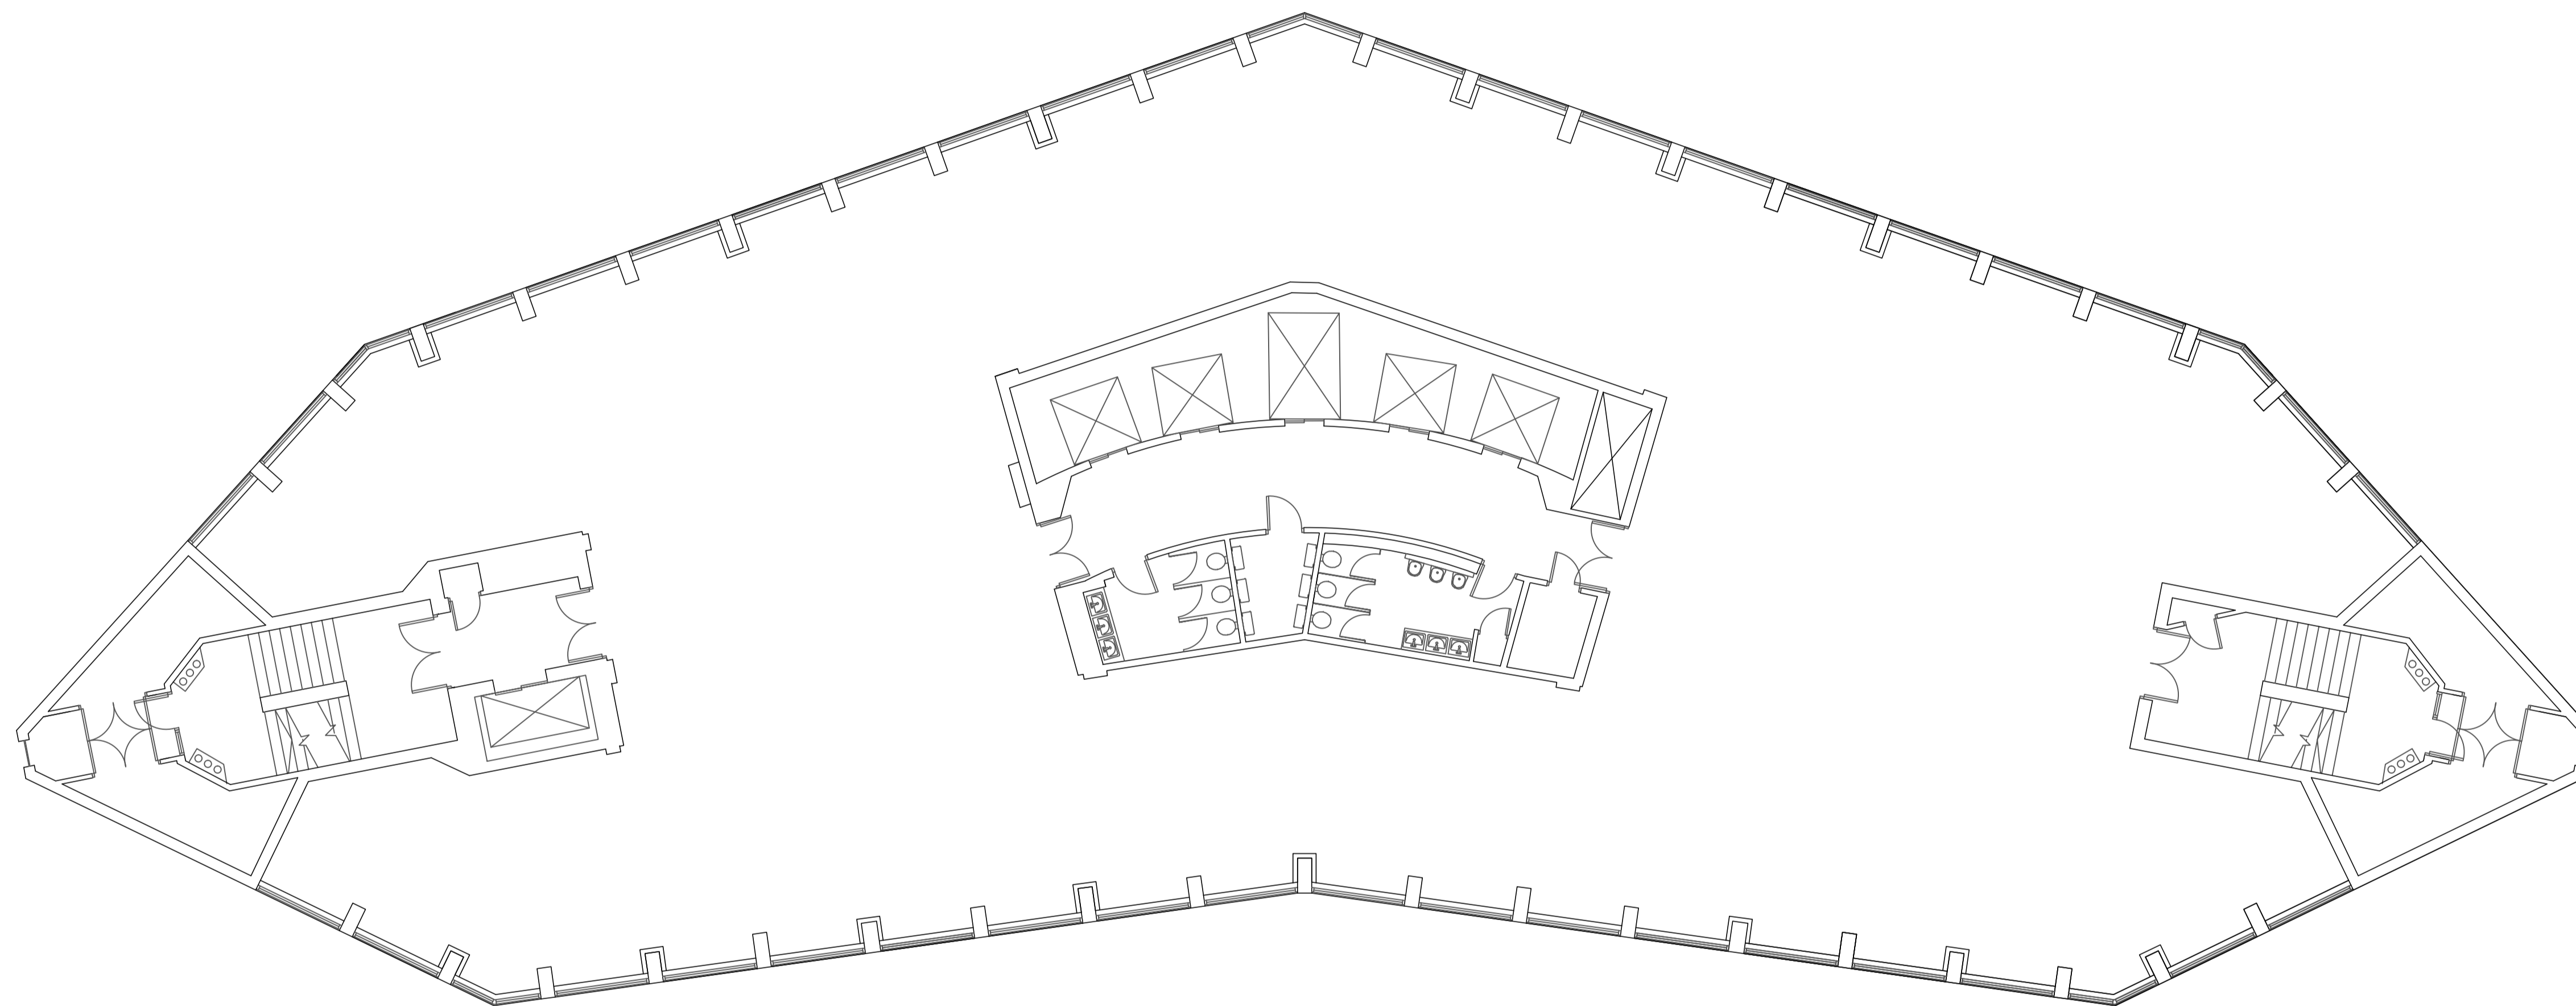

Date 14/04/2014

Alpha Tower  
14th Floor

Suffolk Street Queensway  
Birmingham  
B1 1TT

Drawing No AT-14-001

Scale 1:100 @ A1 Revision

Date 14/04/2014

Alpha Tower  
15th Floor

Suffolk Street Queensway  
Birmingham  
B1 1TT