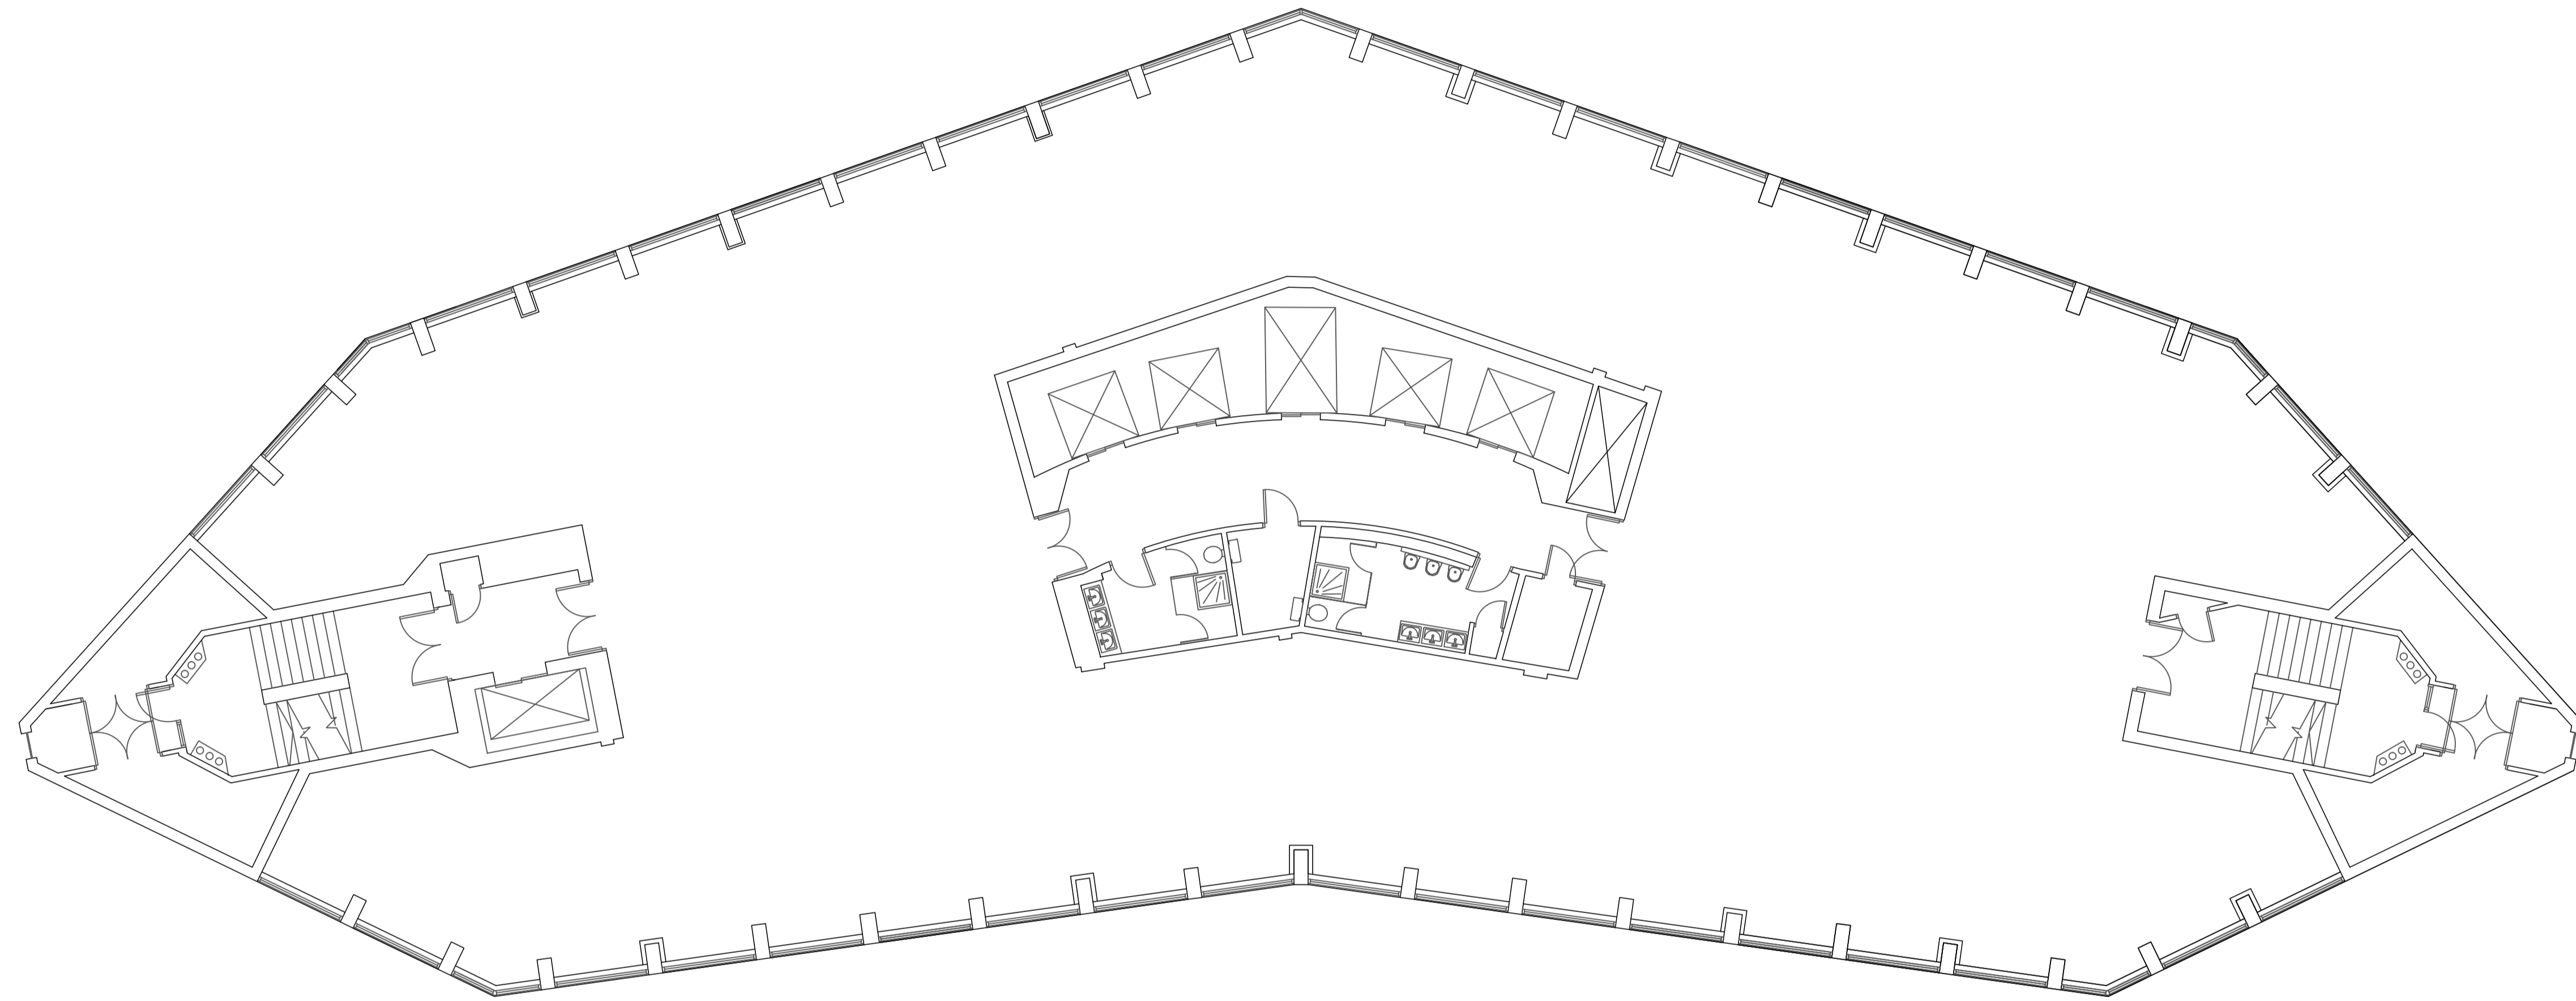

Date 14/04/2014

Revision

Alpha Tower  
6th Floor

Suffolk Street Queensway  
Birmingham  
B1 1TT

Drawing No AT-06-001

Scale 1:100 @ A1 Revision

Date 14/04/2014

Alpha Tower  
8th Floor