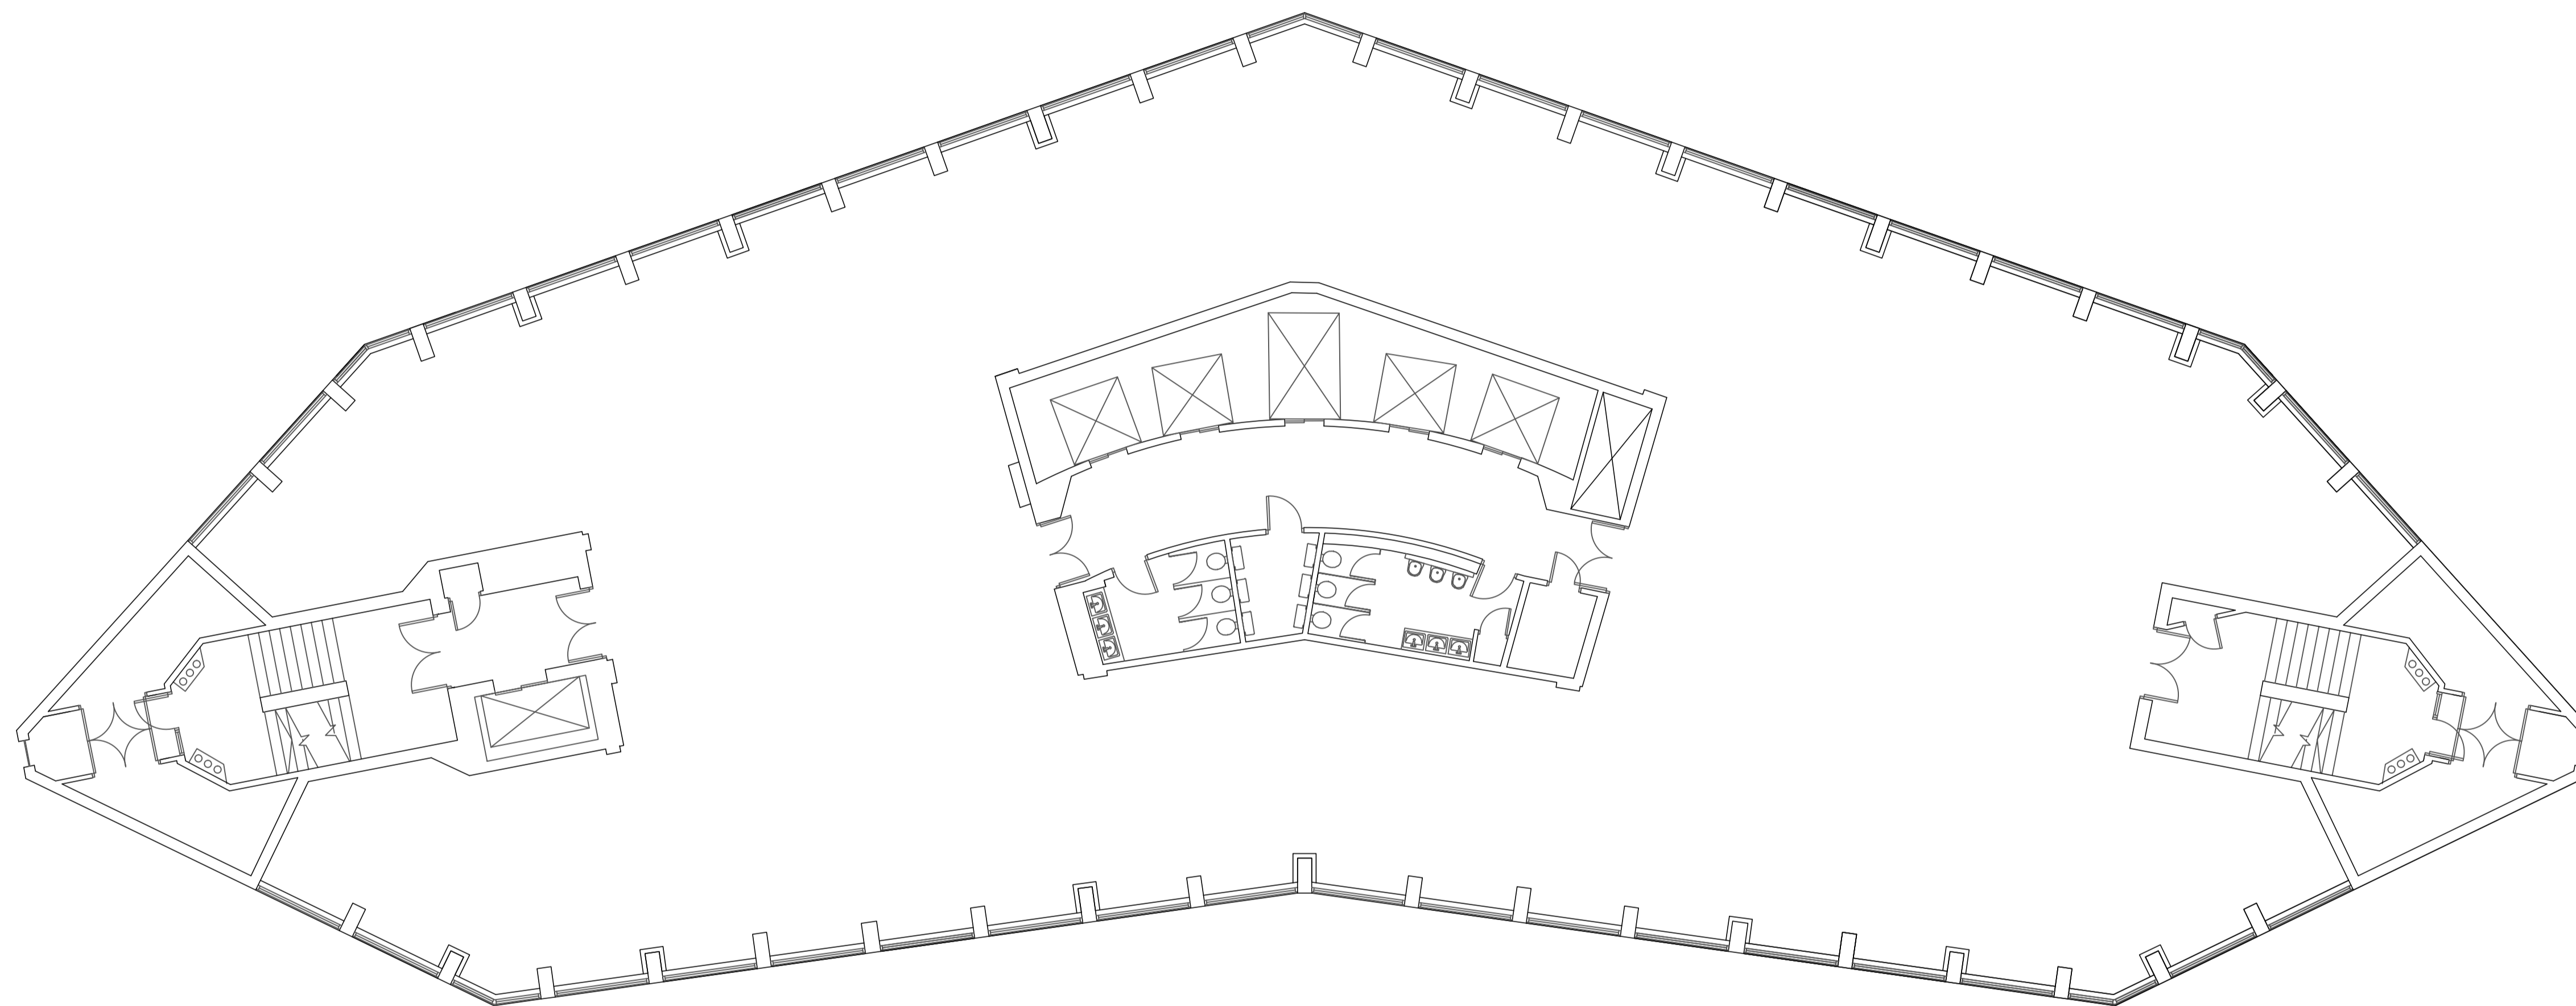

Alpha Tower
16th Floor

Suffolk Street Queensway
Birmingham
B1 1TT

Drawing No AT-16-001

Scale 1:100 @ A1

Date 14/04/2014

Revision