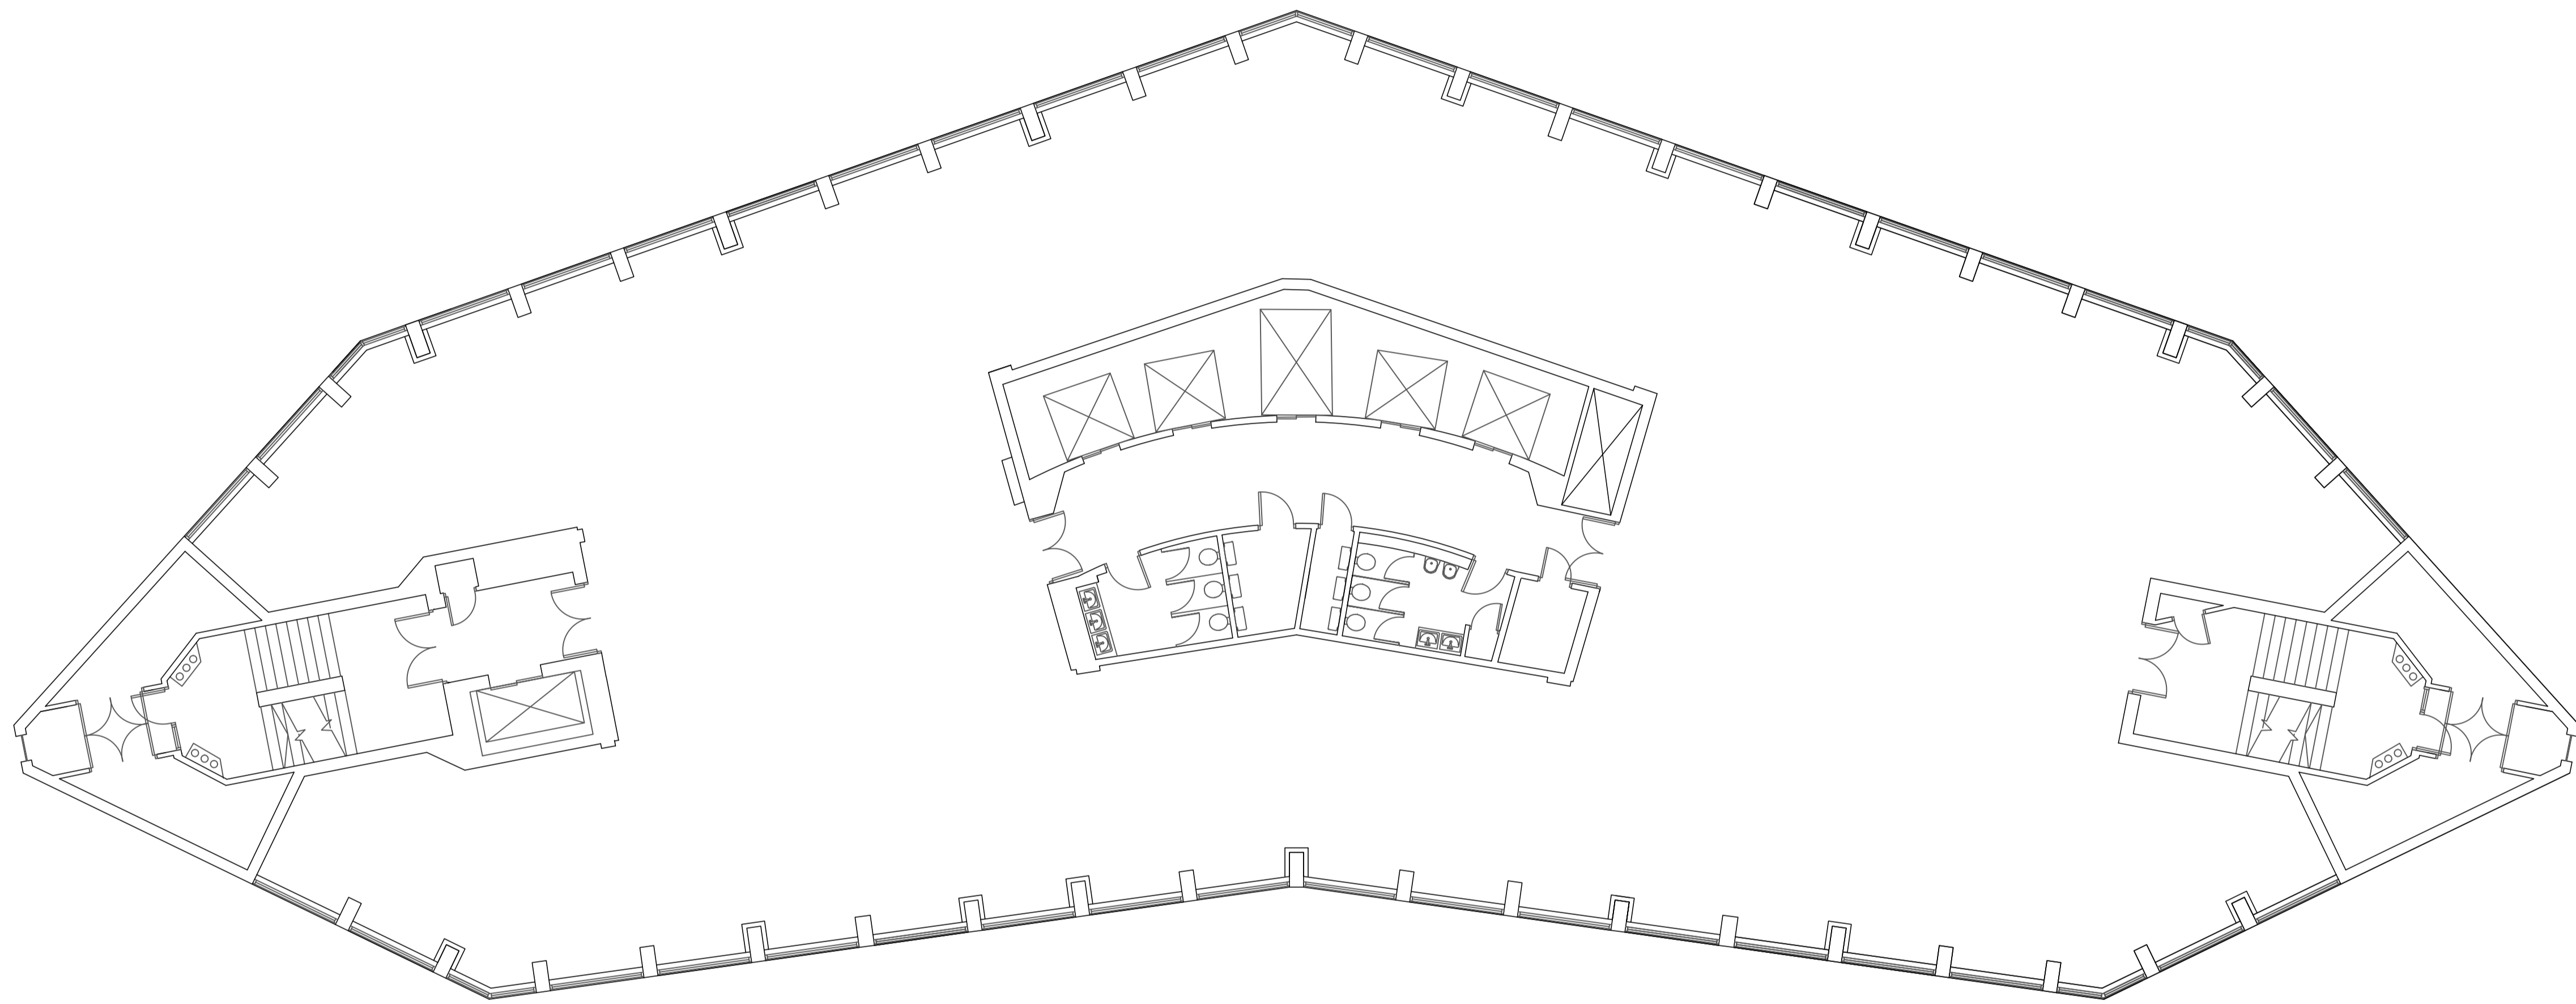

Alpha Tower
9th Floor

Suffolk Street Queensway
Birmingham
B1 1TT

Drawing No AT-09-001

Scale 1:100 @ A1 Revision

Date 14/04/2014