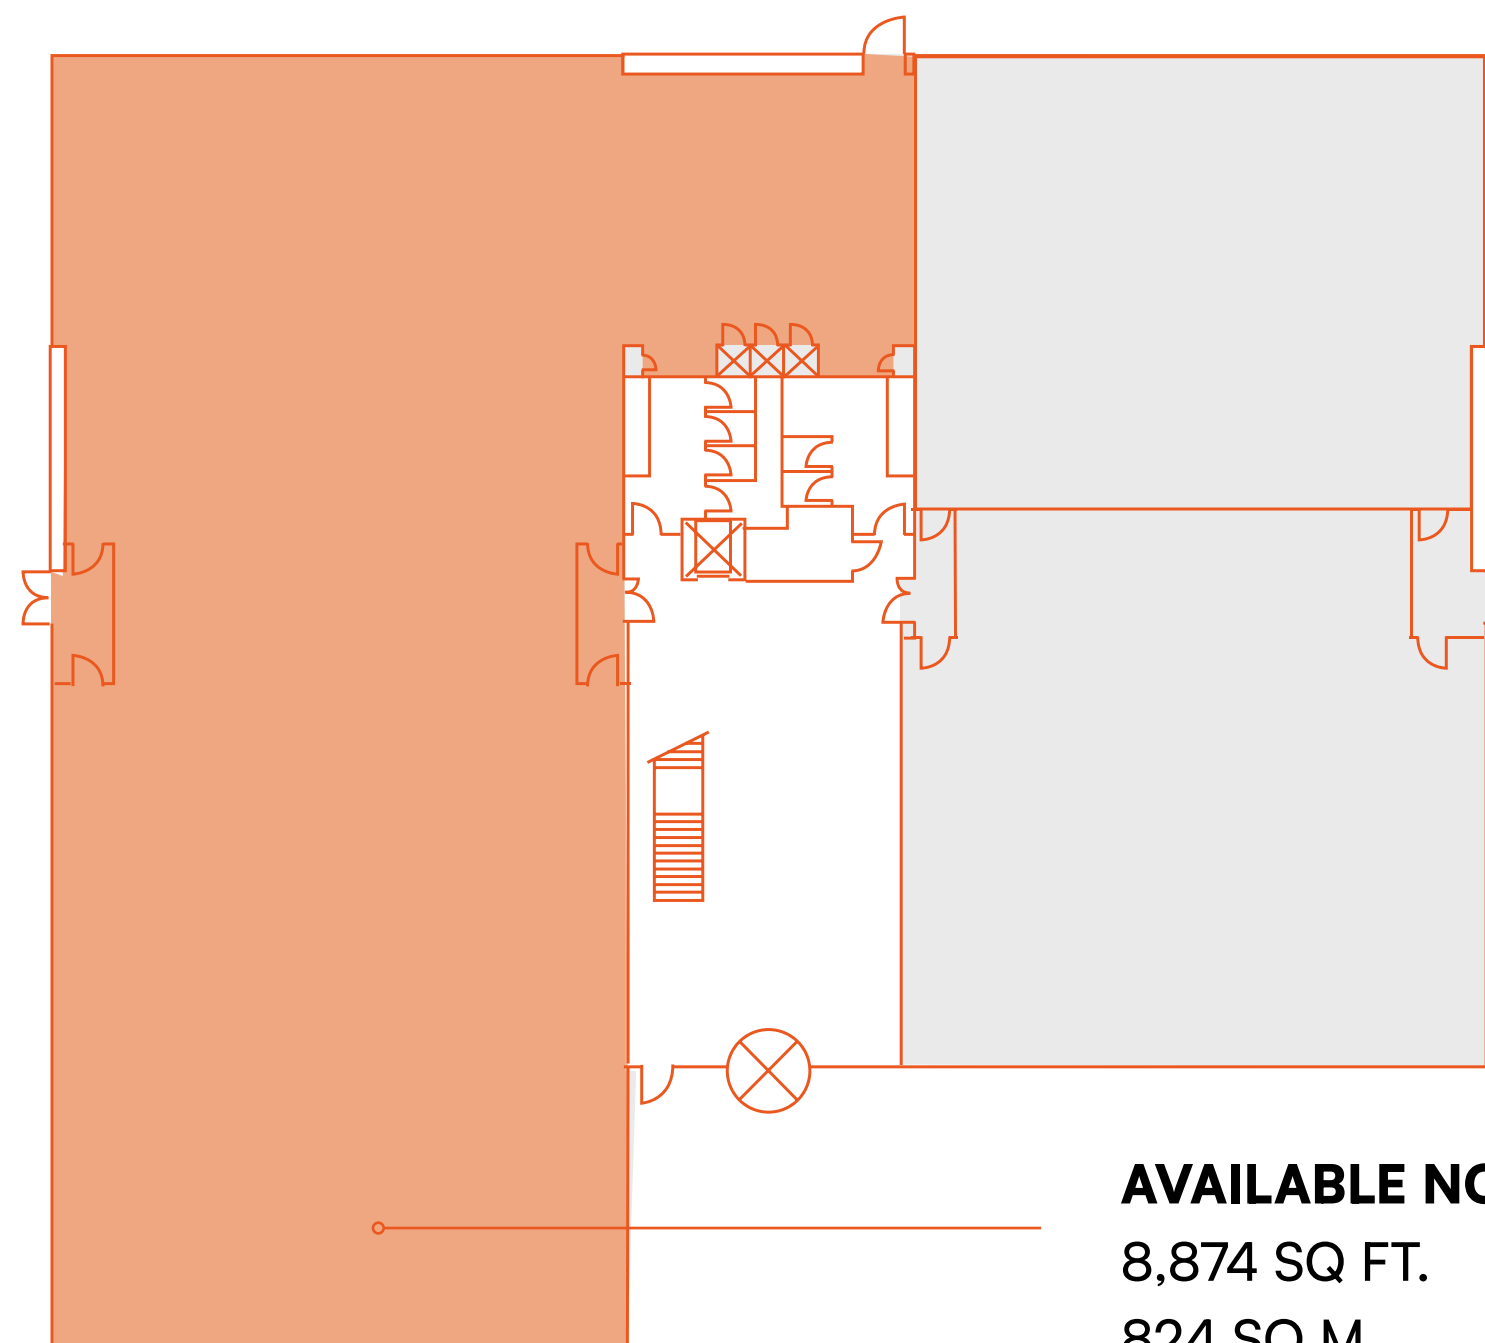

FLOOR PLAN

6,057 - 14,931 SQ FT
OF AVAILABLE OFFICE SPACE

8,874 SQ FT
GROUND FLOOR OFFICE SUITE

AVAILABLE NOW
8,874 SQ FT.
824 SQ M

6,057 SQ FT
FIRST FLOOR OFFICE SUITE

AVAILABLE NOW
6,057 SQ FT
563 SQ M

Plans not to scale. For identification purposes only.