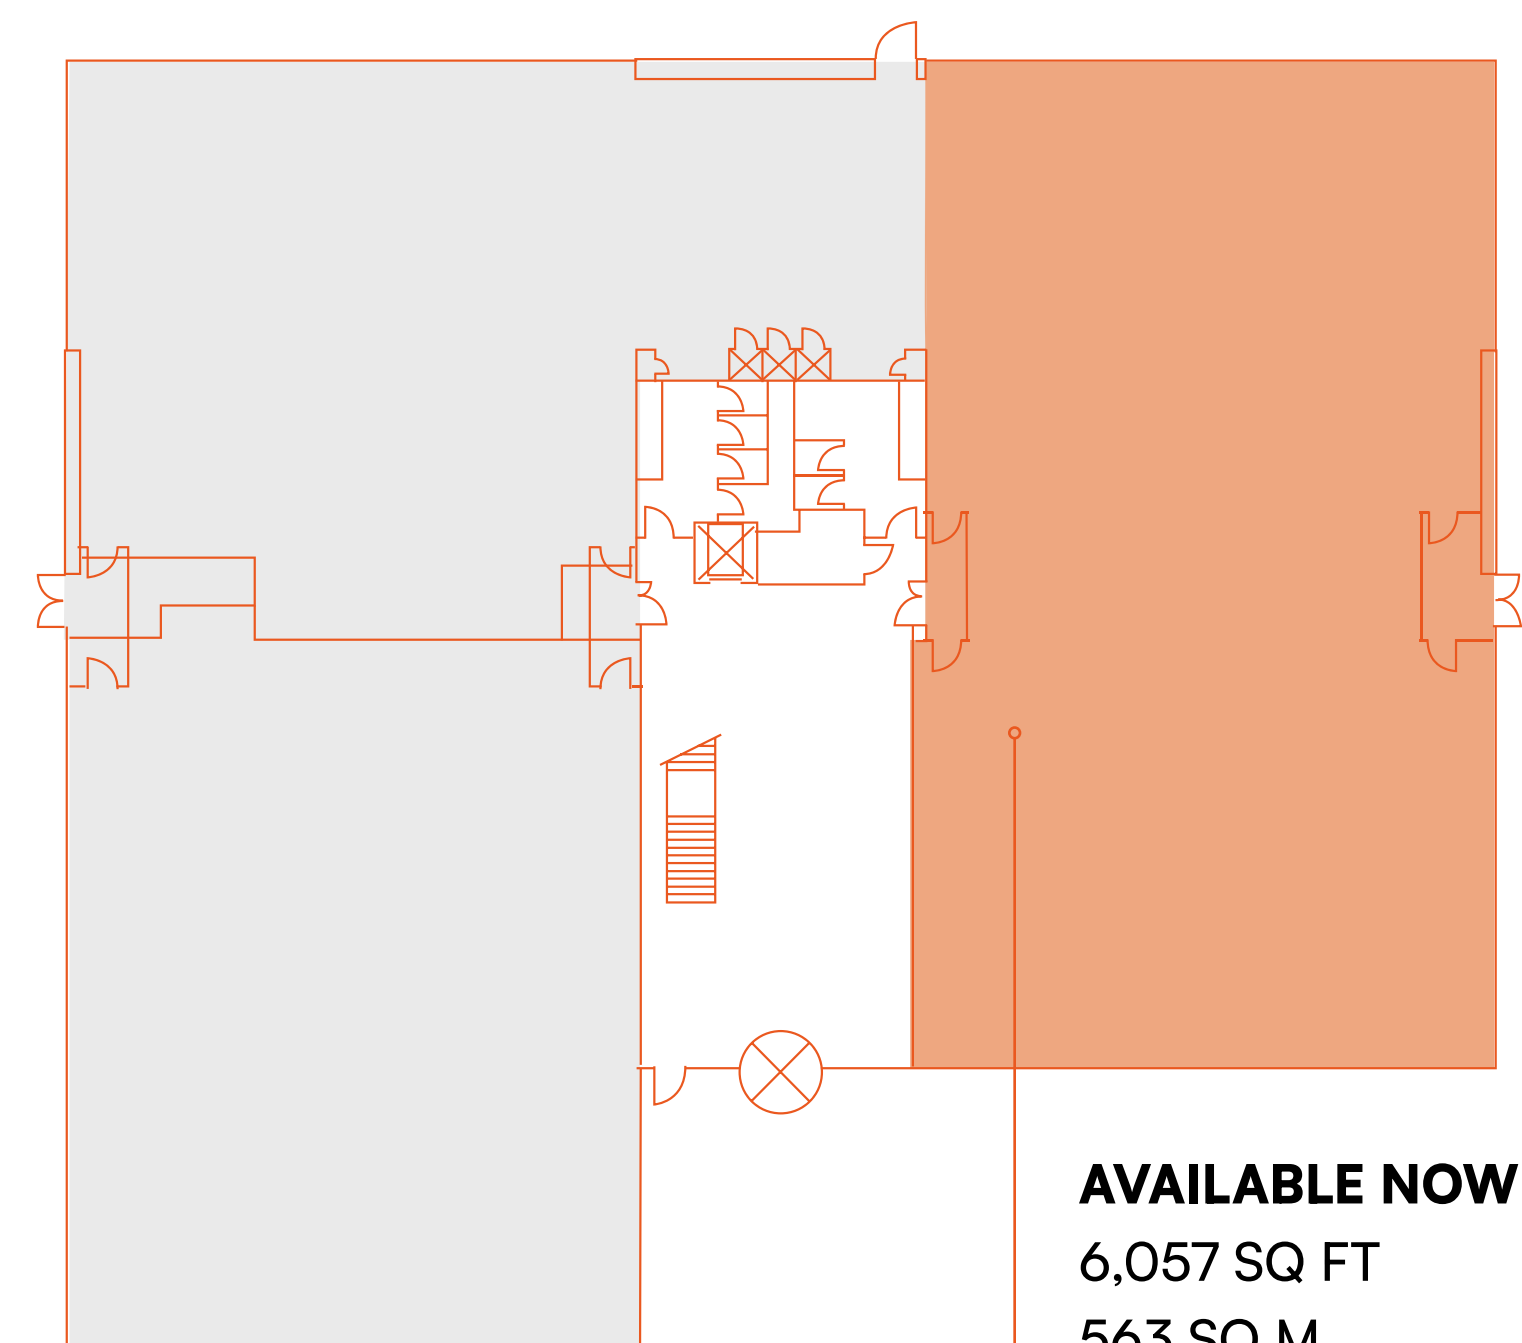

FLOOR PLAN

6,057 - 14,931 SQ FT
OF AVAILABLE OFFICE SPACE

8,874 SQ FT
GROUND FLOOR OFFICE SUITE

AVAILABLE NOW
8,874 SQ FT.
824 SQ M

6,057 SQ FT
FIRST FLOOR OFFICE SUITE

AVAILABLE NOW
6,057 SQ FT
563 SQ M

Plans not to scale. For identification purposes only.