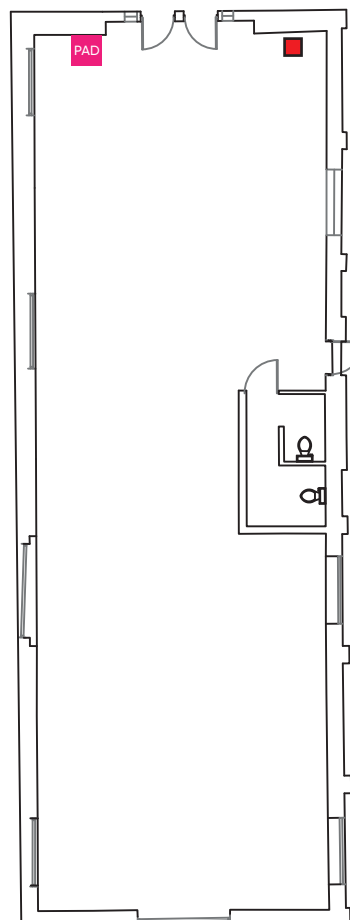

Heath Farm

External Barns

2023.3

Barn A - 2,877 sq ft

Barn B - 2,241 sq ft