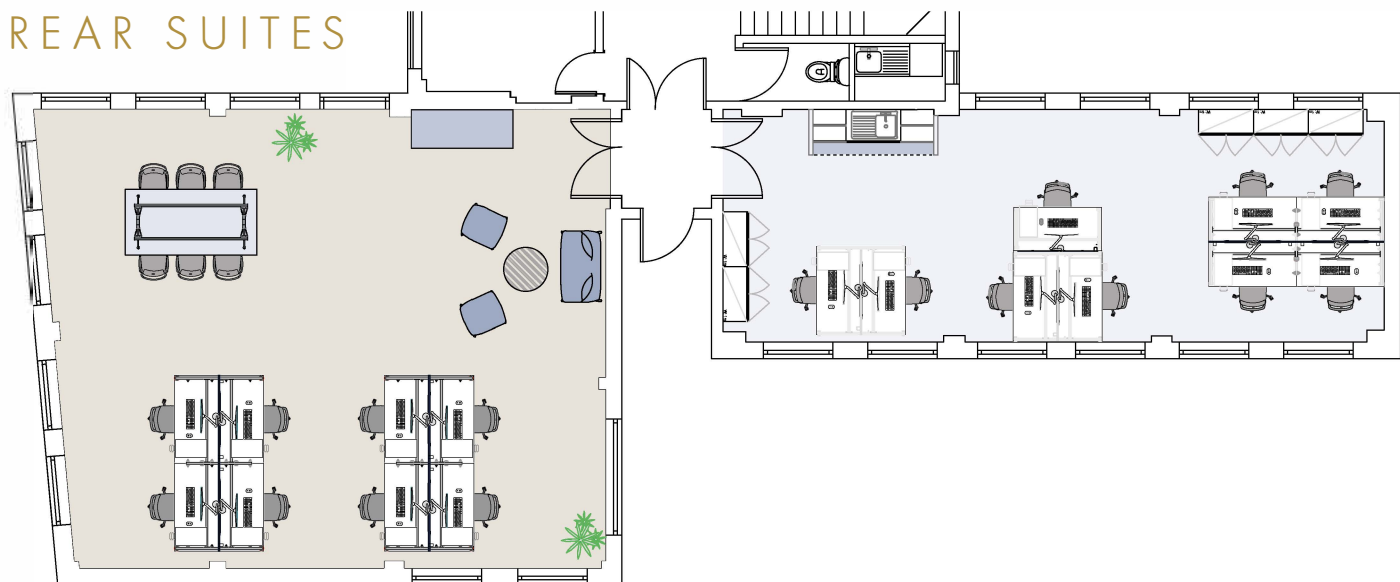

FRONT SUITES

Left Suite Accommodation:

- 8P Meeting Room
- 1 Tea Point
- 19 Open Plan Workstations

Right Suite Accommodation:

- 1 Meet & Greet
- 6P Meeting Room
- 1 Tea Point
- 16 Open Plan Workstations

REAR SUITES

Left Suite Accommodation:

- 6P Meeting Table
- 1 x Tea Point
- 4P Seating Area
- 8 x Open Plan Workstations

Right Suite Accommodation:

- 1 x Tea Point
- 9 x Open Plan Workstations