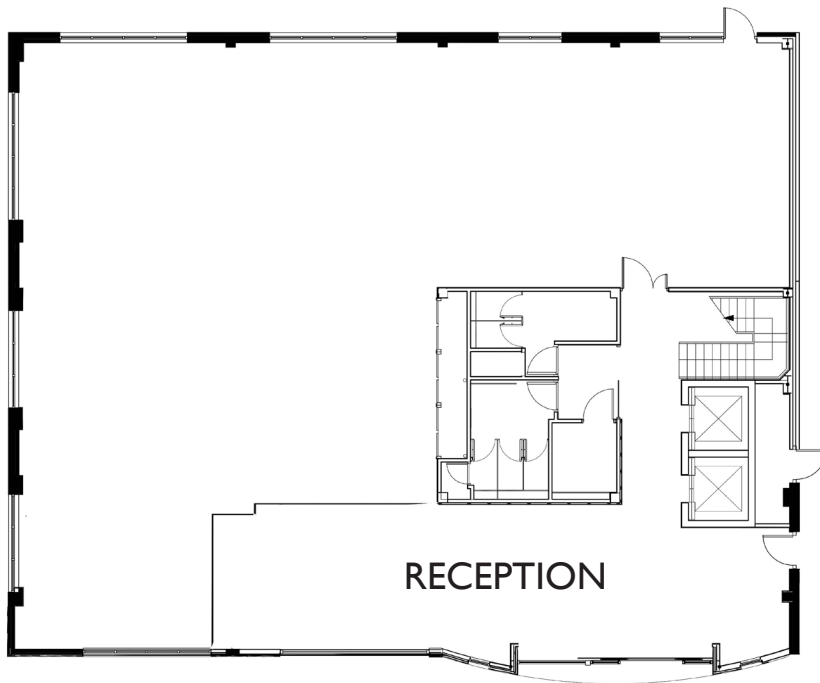

ONE DORSET
STREET

Ground Floor 2,883 sq ft (268 sq m)

Not to scale. Indicative only.

ONE DORSET
STREET

First Floor 7,679 sq ft (713 sq m)

Not to scale. Indicative only.

ONE DORSET
STREET

Third Floor 4,346 sq ft (403 sq m)

Not to scale. Indicative only.