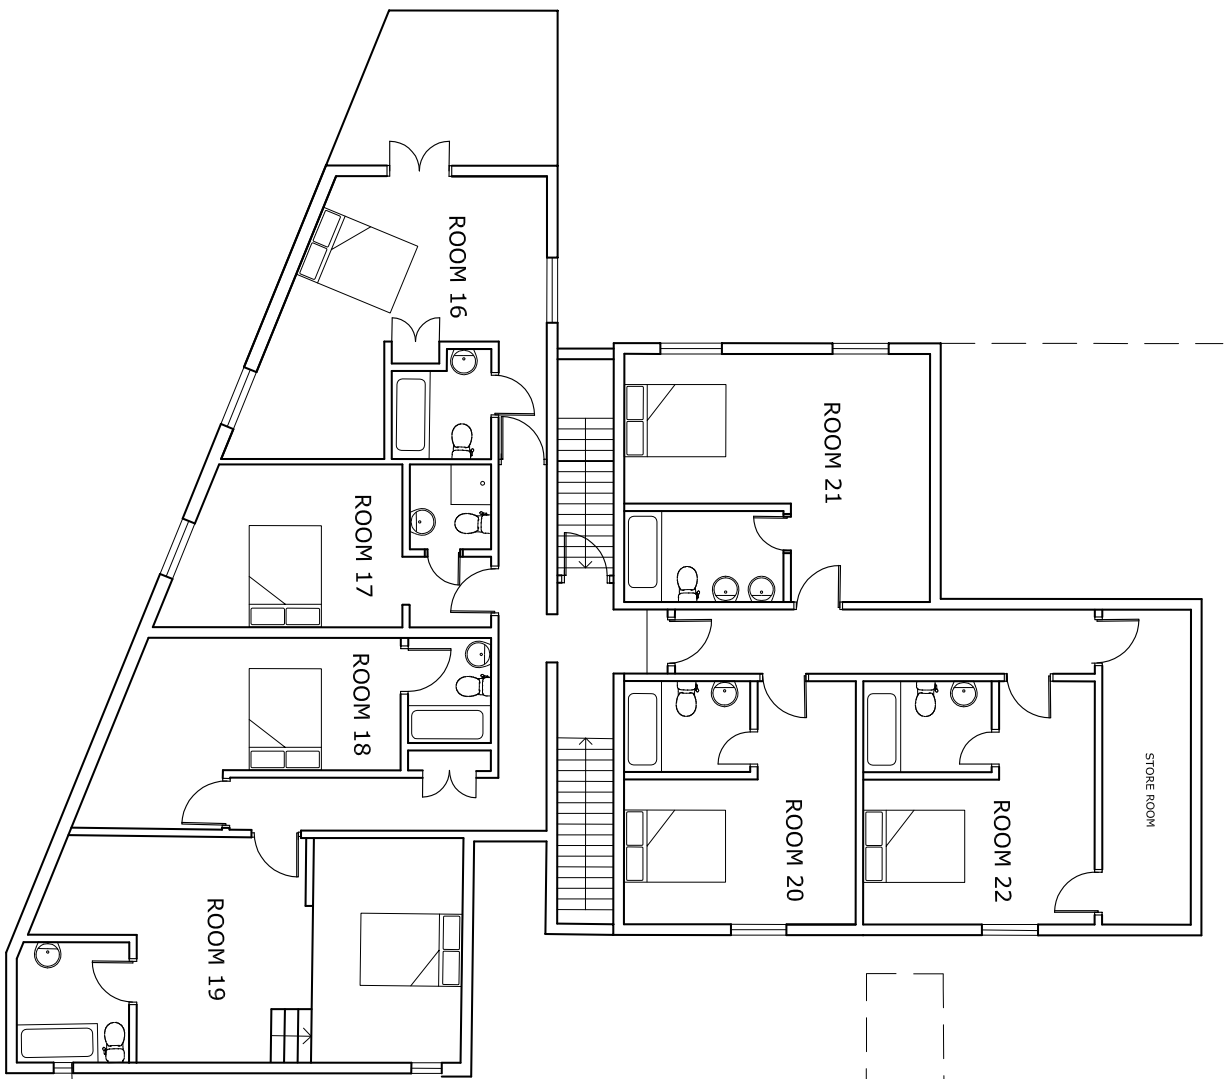

Proposed first floor plan

Project
Walton Hotel
Nottingham

Client
Mrs A Shelton

Drawing
proposed first floor plan

Number
prop/1plan 1:25@A3

Date
23/04/14

JLK Architectural Design
7 Kneeton Vale
Nottingham
NG5 3DR
T 0115 9527586
M 07910411818
E info@jlkarchitecturaldesign.com