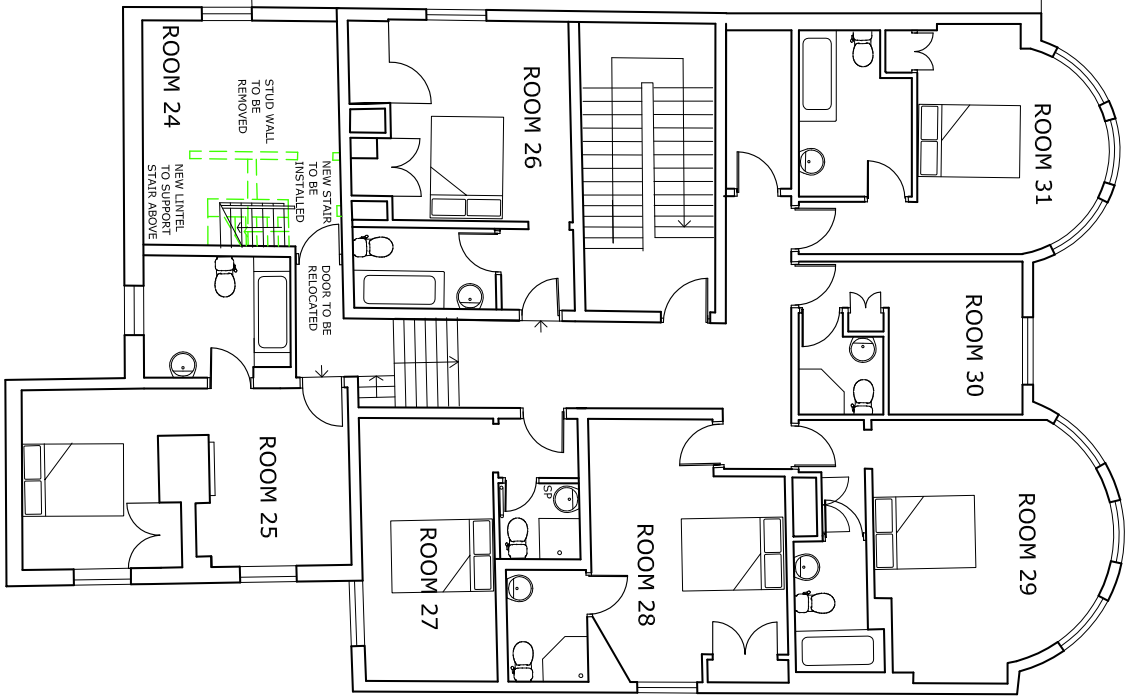

Proposed first floor plan

Project
Walton Hotel
Nottingham

Client
Mrs A Shelton

Drawing
proposed first floor plan

Number
prop/1plan 1:25@A3

Date
23/04/14

JLK Architectural Design
7 Kneeton Vale
Nottingham
NG5 3DR
T 0115 9527586
M 07910411818
E info@jlkarchitecturaldesign.com