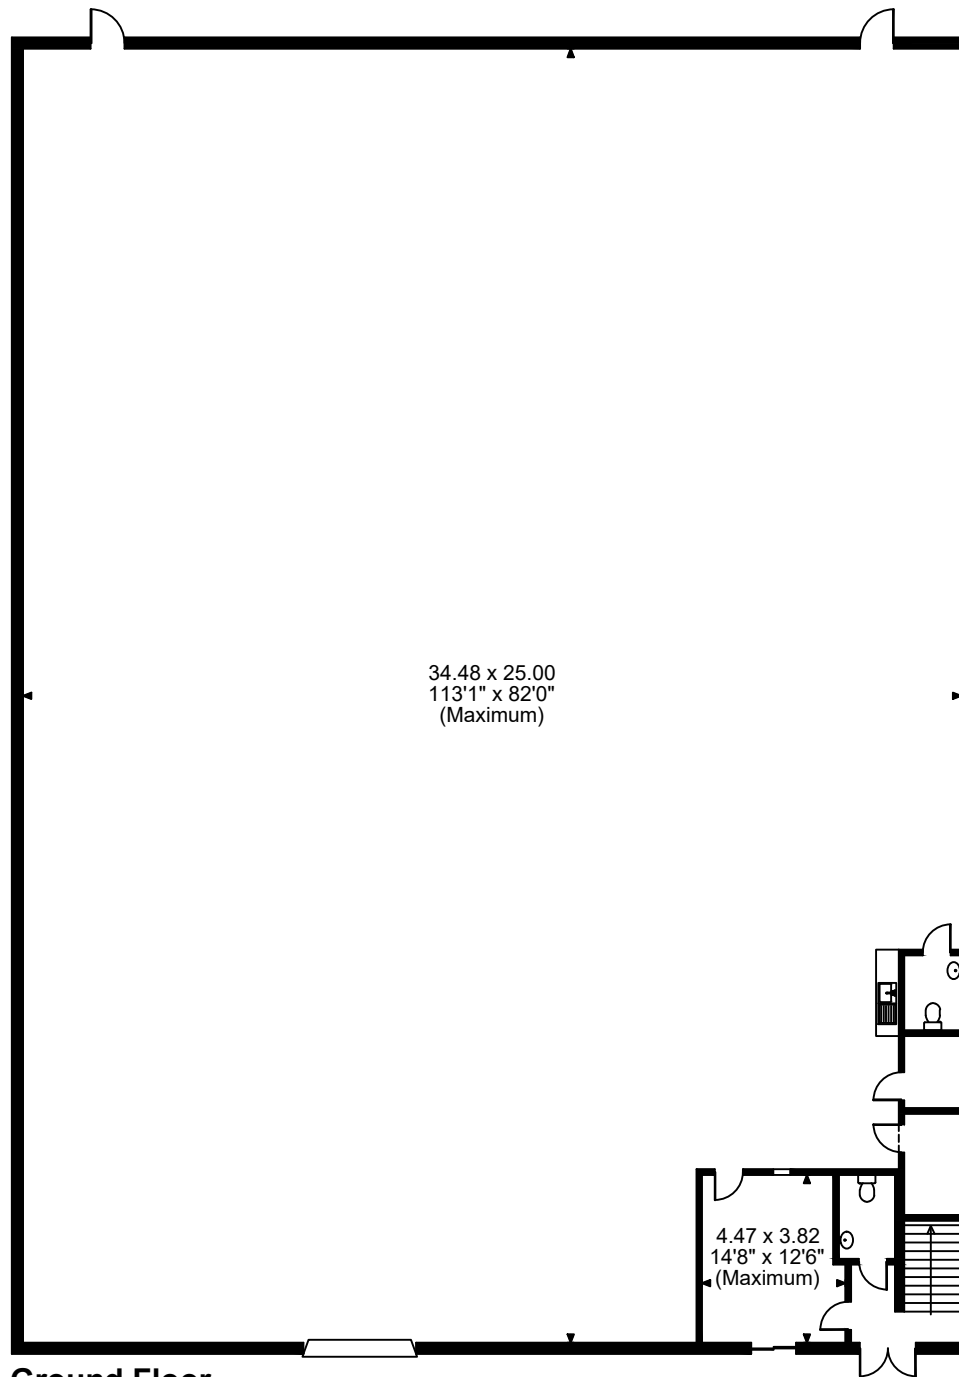

# IO Centre, Springhill Drive South, Glasgow

**Ground Floor**

**First Floor**

**FOR ILLUSTRATIVE PURPOSES ONLY - NOT TO SCALE**

The position & size of doors, windows, appliances and other features are approximate only.

 Denotes restricted head height

© ehouse. Unauthorised reproduction prohibited. Drawing ref. dig/8657501/SS