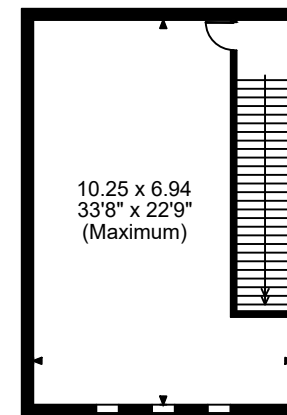

# IO Centre, Springhill Drive South, Glasgow

**Ground Floor**

**First Floor**

**FOR ILLUSTRATIVE PURPOSES ONLY - NOT TO SCALE**

The position & size of doors, windows, appliances and other features are approximate only.

 Denotes restricted head height

© ehouse. Unauthorised reproduction prohibited. Drawing ref. dig/8657501/SS