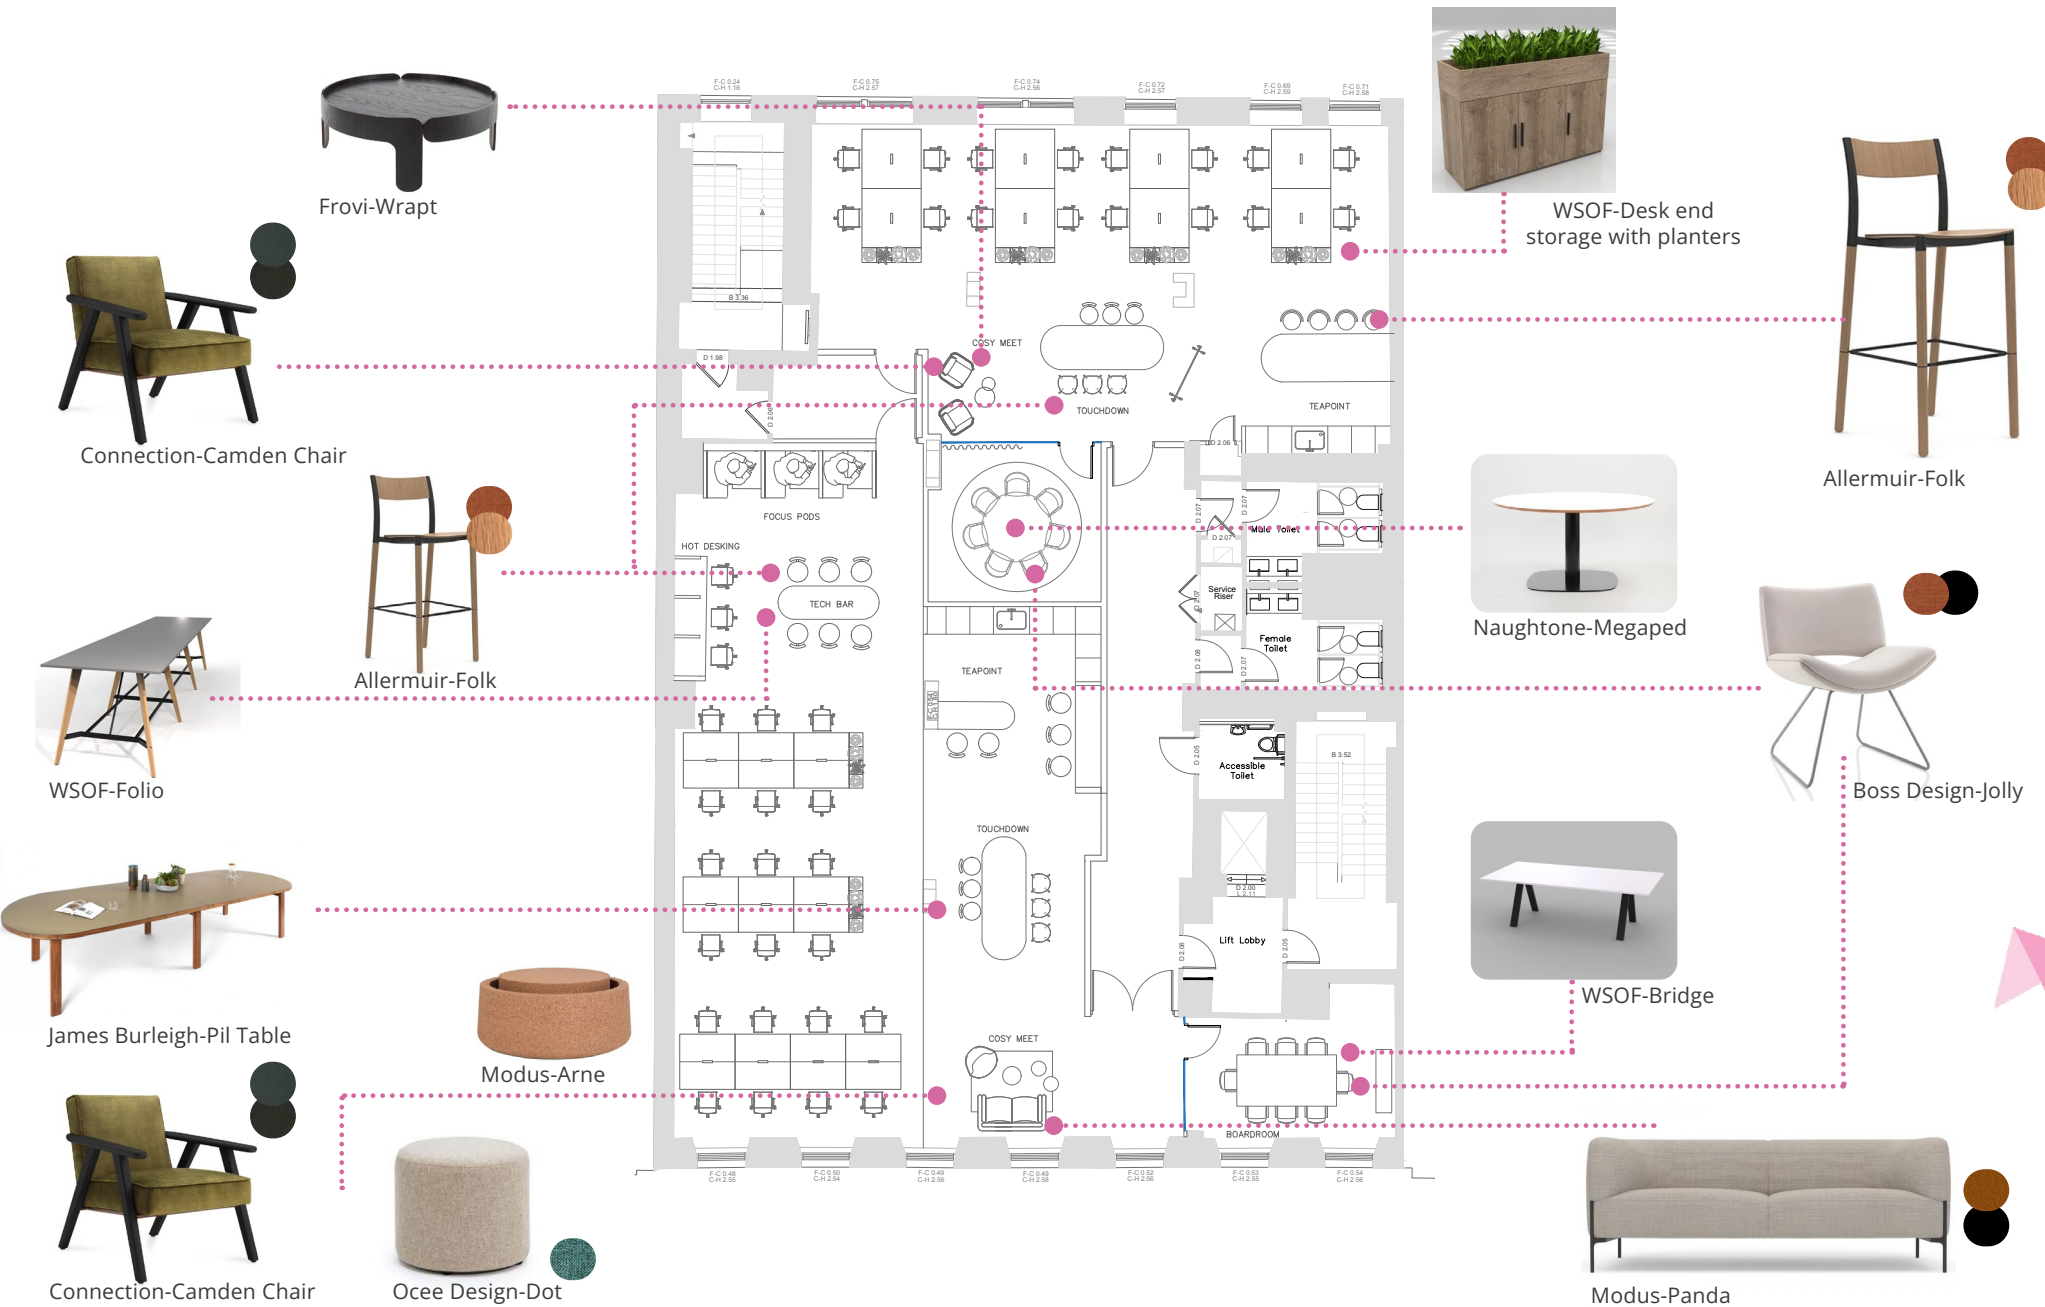

Furniture Concept

Prepared For:

140 West George St

CAST PROPOSAL

LOOK & FEEL | level 2 layout

CAST PROPOSAL

LOOK & FEEL | level 5 layout

Zoe Moss | Managing Director