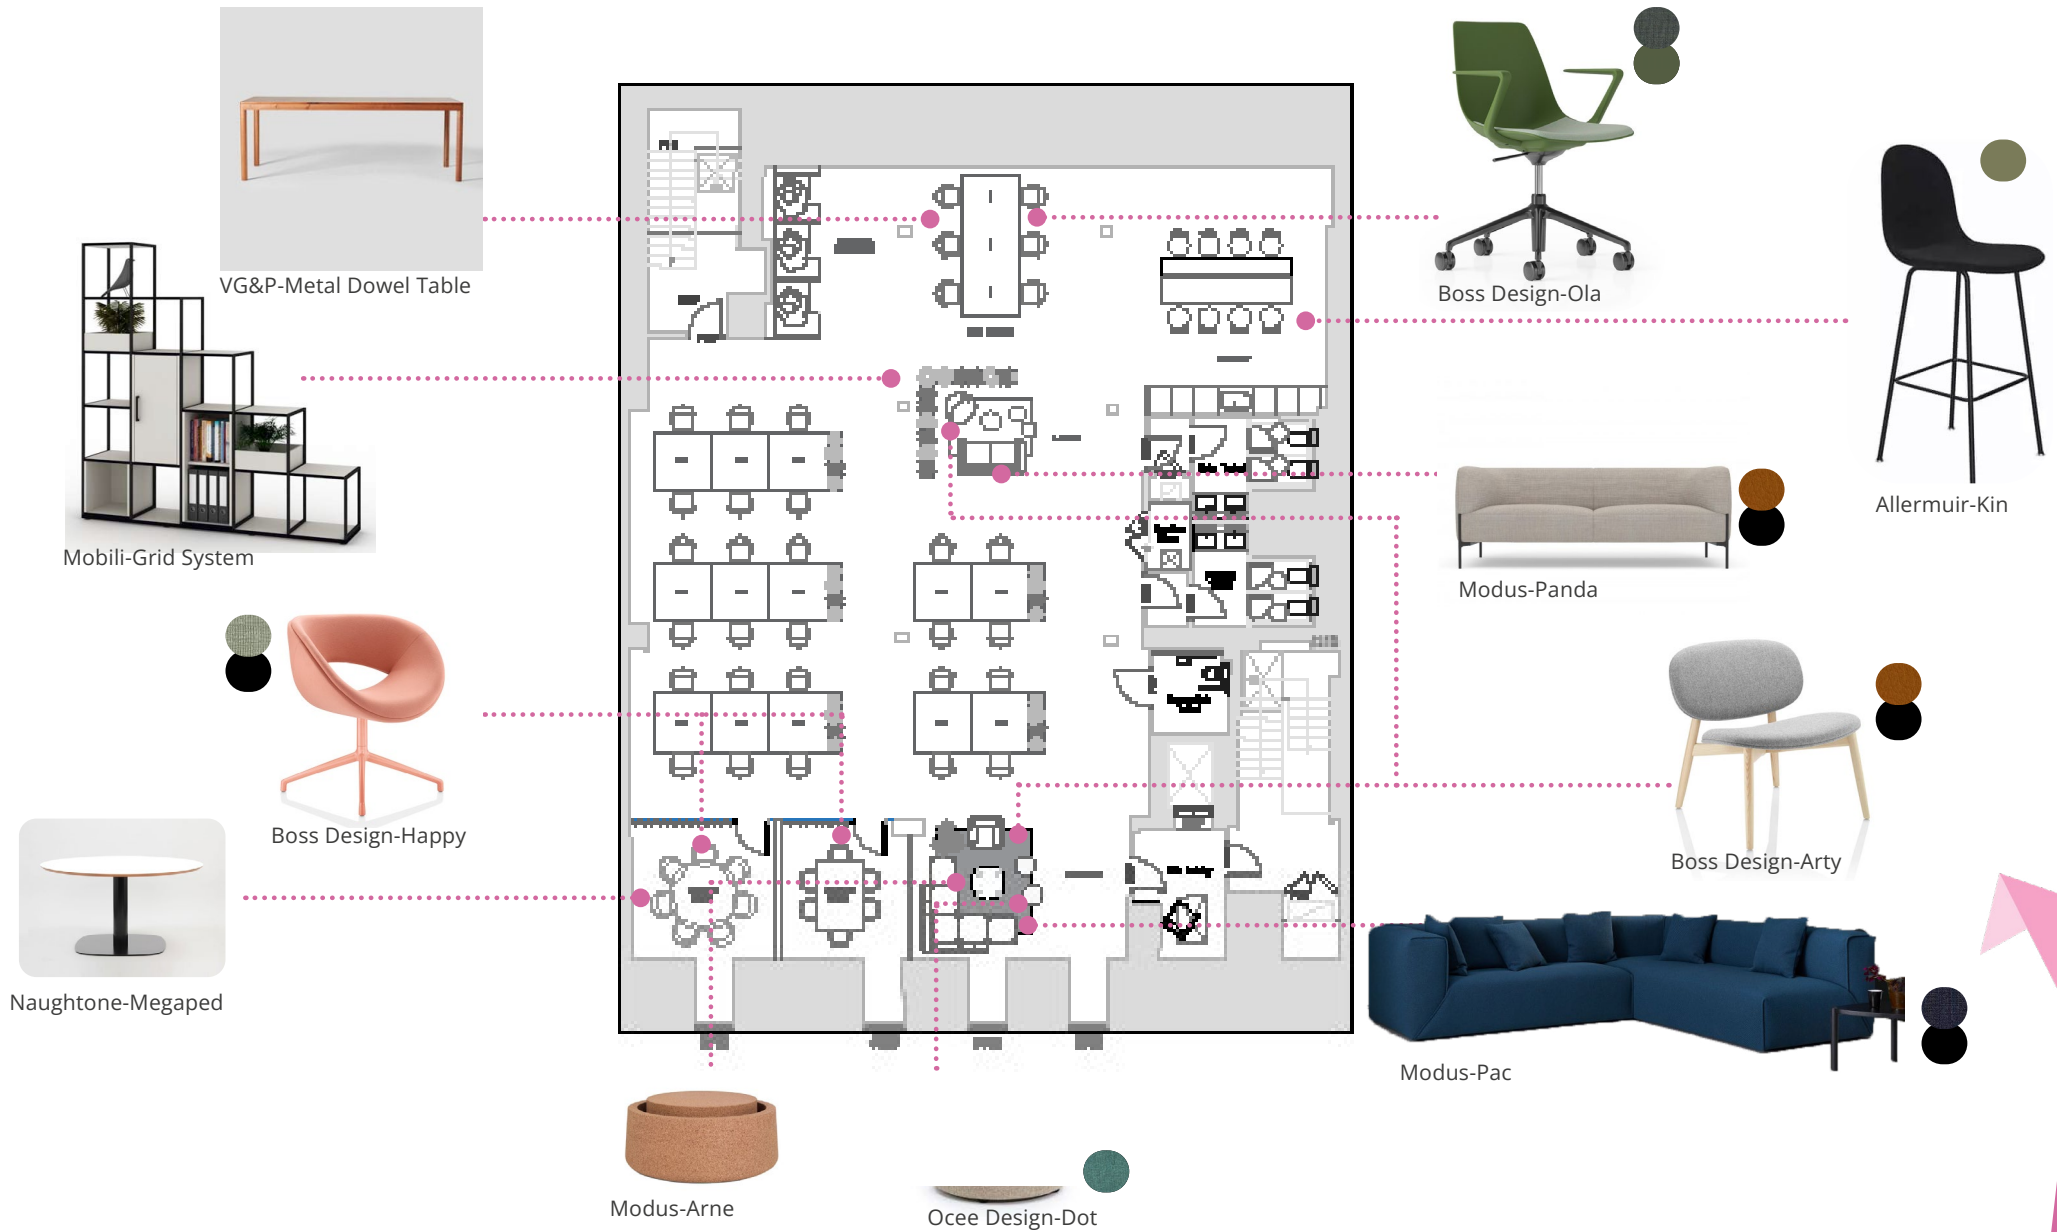

Furniture Concept

Prepared For:

140 West George St

CAST PROPOSAL

LOOK & FEEL | level 2 layout

CAST PROPOSAL

LOOK & FEEL | level 5 layout

Zoe Moss | Managing Director