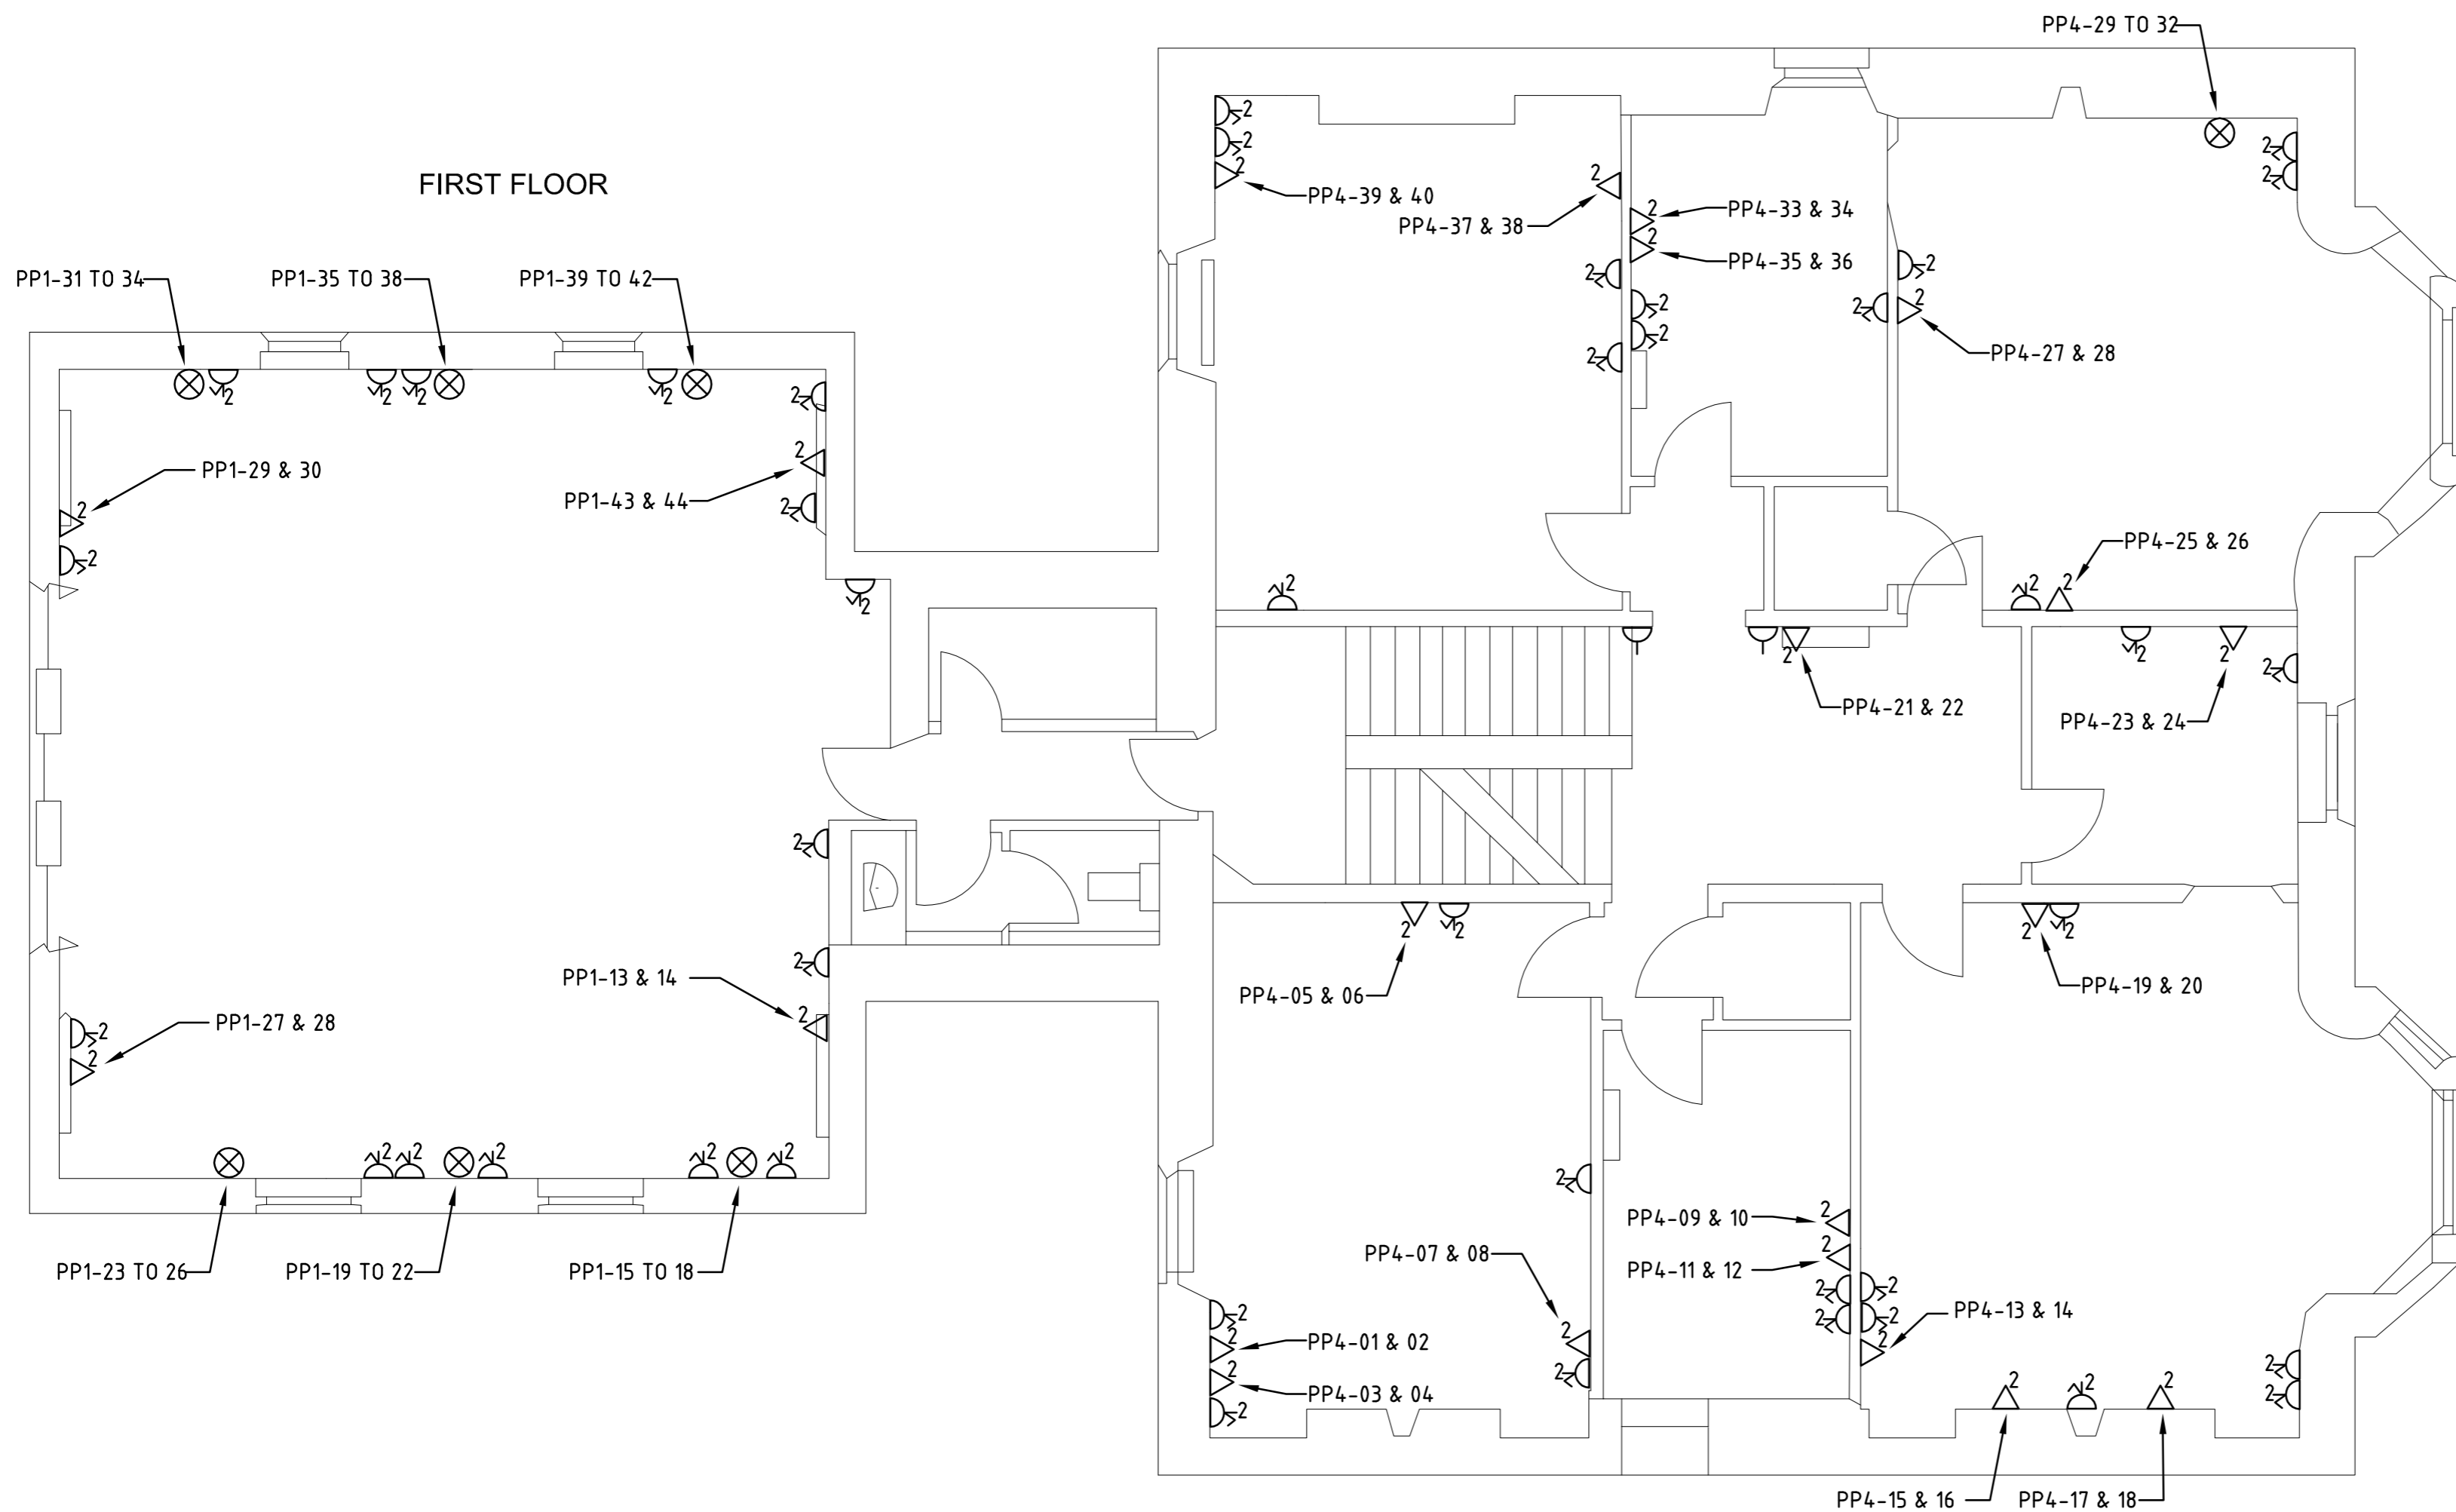

FIRST FLOOR

LEGEND

- ⊗ QUAD RJ45 OUTLET
- △² DUAL RJ45 OUTLET
- ⊖² 2 GANG SOCKET
- ⊖ 1 GANG SOCKET

PROJECT: 10 QUEENS ROAD
MILLSTREAM ASSOCIATES

TITLE: PROPOSED SMALL POWER
FIRST FLOOR

DRG No. 55/IZ/87-03

DRWN: RD