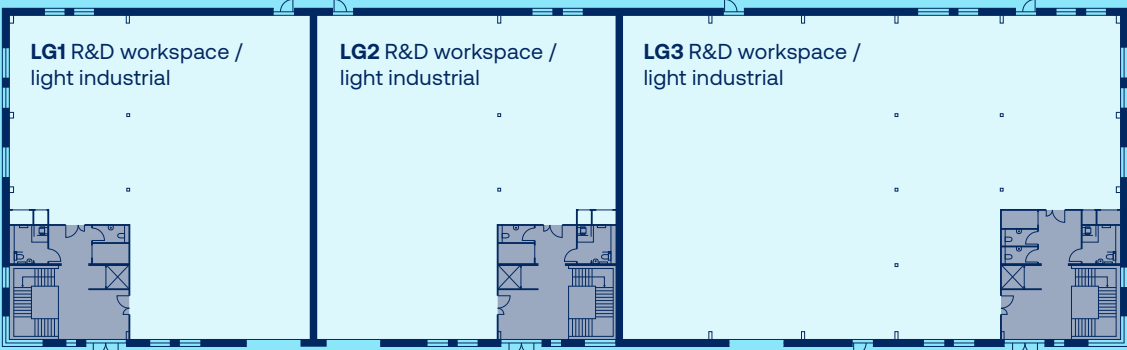

Logica 1 Floorplans

Ground floor

First floor

Logica 1 Schedule of areas

from 8,383 to 31,226 sq ft

Unit name	Floor	Description	Area (sq m)	Area (sq ft)
LG1	Ground	R&D workspace / light industrial	564	6,065
	First floor	Office	217	2,335
			781	8,400
LG2	Ground	R&D workspace / light industrial	564	6,065
	First floor	Office	215	2,318
			779	8,383
LG3	Ground	R&D workspace / light industrial	931	10,021
	First floor	Office	411	4,422
			1,342	14,443
Total Building Area (GIA)			2,902	31,226