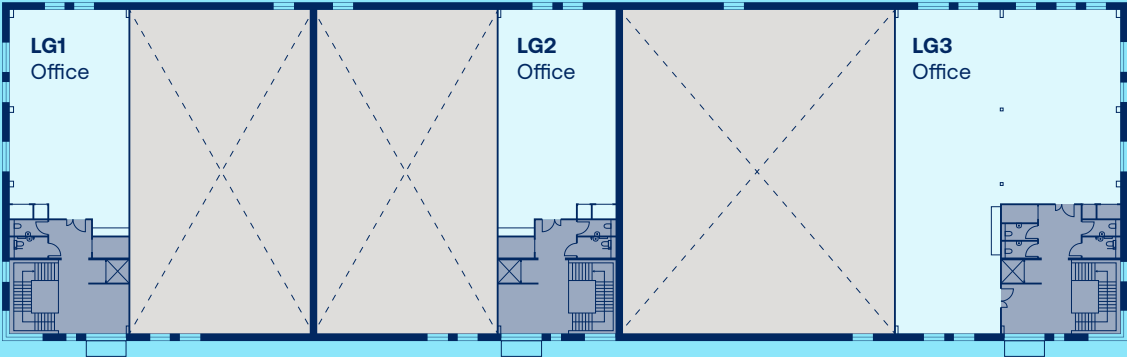

Logica 1 Floorplans

Ground floor

First floor

Logica 1 Schedule of areas

from 8,383 to 31,226 sq ft

Unit name	Floor	Description	Area (sq m)	Area (sq ft)
LG1	Ground	R&D workspace / light industrial	564	6,065
	First floor	Office	217	2,335
			781	8,400
LG2	Ground	R&D workspace / light industrial	564	6,065
	First floor	Office	215	2,318
			779	8,383
LG3	Ground	R&D workspace / light industrial	931	10,021
	First floor	Office	411	4,422
			1,342	14,443
Total Building Area (GIA)			2,902	31,226