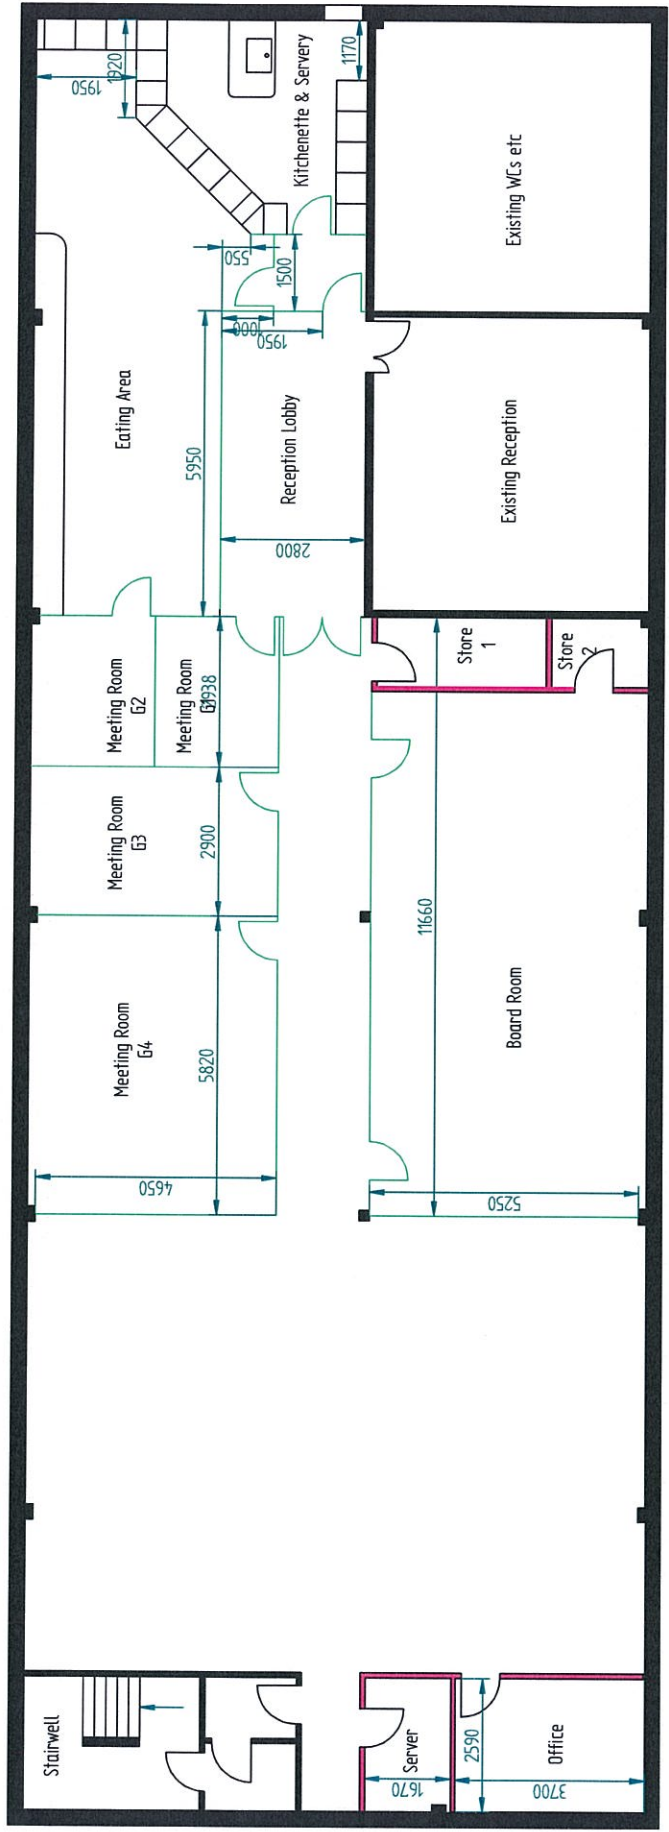

REVISION HISTORY		
REV	DESCRIPTION	DATE

— Glazed Partitions  
— Stud Partitions

DRAWN		R/J-X1	DATE	03/15/15
CHECKED				
ENG APPR				
MGR APPR				
UNLESS OTHERWISE SPECIFIED DIMENSIONS ARE IN MILLIMETERS ANGLES ±XX° 2 PL ±XXX 3 PL ±XXXX				
TITLE		Olympus Park First Floor Offices		
SIZE	DWG NO	REV		
A3				
SCALE	WEIGHT	SHEET 2 OF 1		

# Dutypoint Ltd

REVISION HISTORY		
REV	DESCRIPTION	DATE

— Glazed Partitions  
— Stud Partitions

Dutypoint Ltd	
NAME	DATE
RJF-X1	03/15/15
CHECKED	
ENG APPR	
MGR APPR	
TITLE	
Olympus Park Ground Floor Offices	
SIZE	DWG NO
A3	
FILE NAME:	REV
Olympus Office Layouts.dft	
SCALE:	WEIGHT:
2 PL ±XXX 3 PL ±XXXX	SHEET 3 OF 1

UNLESS OTHERWISE SPECIFIED  
DIMENSIONS ARE IN MILLIMETERS  
ANGLES ±XX°  
2 PL ±XXX 3 PL ±XXXX