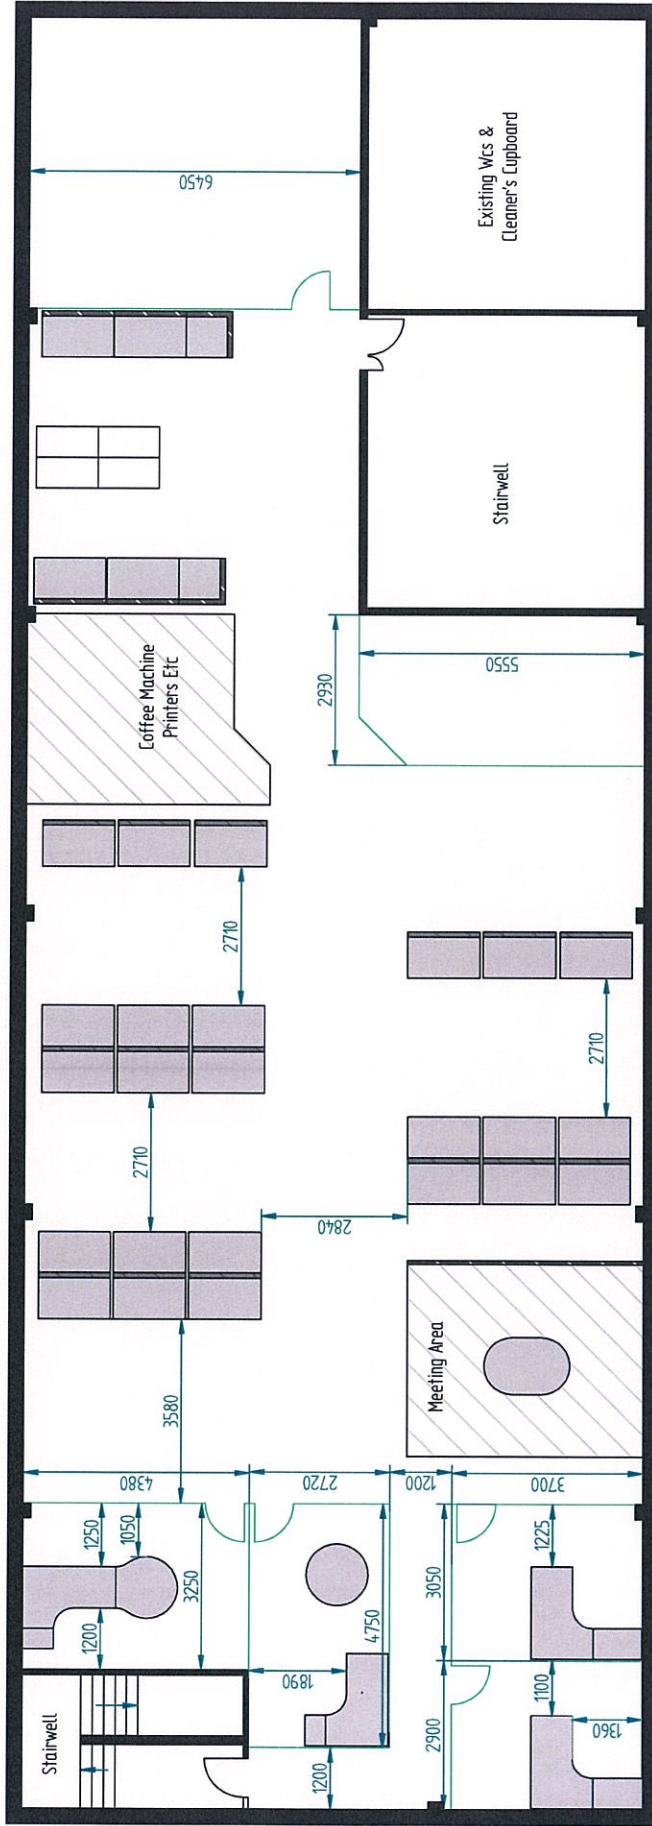

REVISION HISTORY		
REV	DESCRIPTION	DATE

— Glazed Partitions  
— Stud Partitions

DRAWN		R/J-X1	DATE	03/15/15
CHECKED				
ENG APPR				
MGR APPR				
UNLESS OTHERWISE SPECIFIED DIMENSIONS ARE IN MILLIMETERS ANGLES ±XX° 2 PL ±XXX 3 PL ±XXXX				
TITLE		Olympus Park First Floor Offices		
SIZE	DWG NO	REV		
A3				
SCALE	WEIGHT	SHEET 2 OF 1		

# Dutypoint Ltd

REVISION HISTORY		
REV	DESCRIPTION	DATE

— Glazed Partitions  
— Stud Partitions

Dutypoint Ltd	
NAME	DATE
RJF-X1	03/15/15
CHECKED	
ENG APPR	
MGR APPR	
TITLE	
Olympus Park Ground Floor Offices	
SIZE	DWG NO
A3	
FILE NAME:	REV
Olympus Office Layouts.dft	
SCALE:	WEIGHT:
2 PL ±XXX 3 PL ±XXXX	SHEET 3 OF 1

UNLESS OTHERWISE SPECIFIED  
DIMENSIONS ARE IN MILLIMETERS  
ANGLES ±XX°  
2 PL ±XXX 3 PL ±XXXX