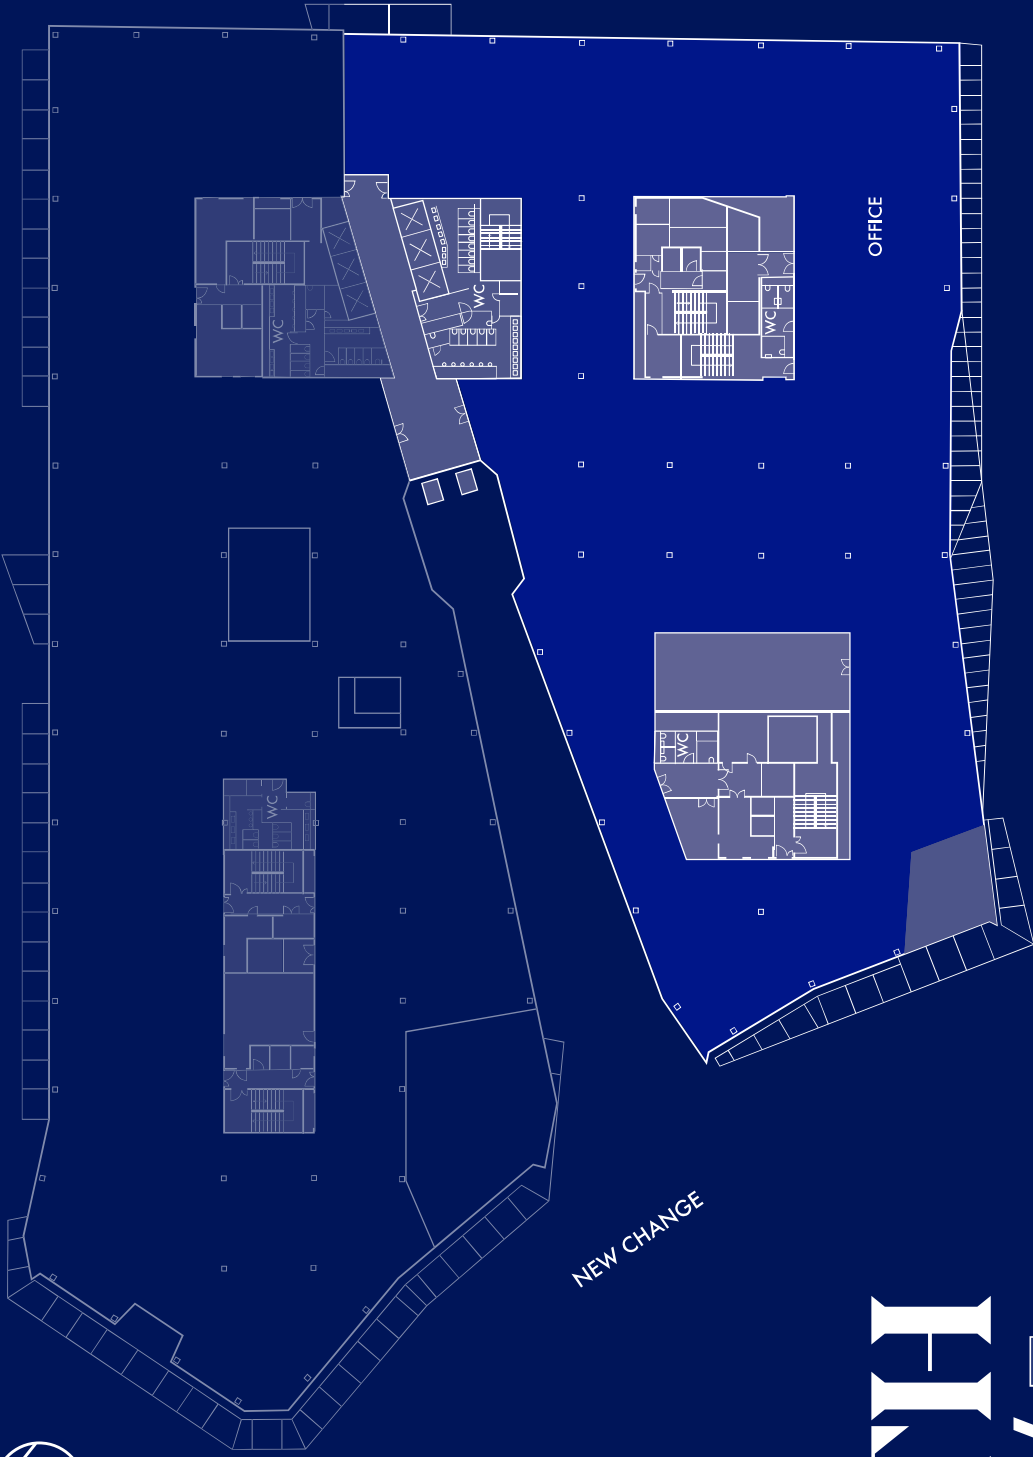

/ONE NEW/
/CHANGE/

09

CHEAPSIDE

Available Now

AREA, SQ FT

38,005

/FOURTH/ FLOOR/

AVAILABLE
OCCUPIED

WATLING STREET

BREAD STREET

NEW CHANGE