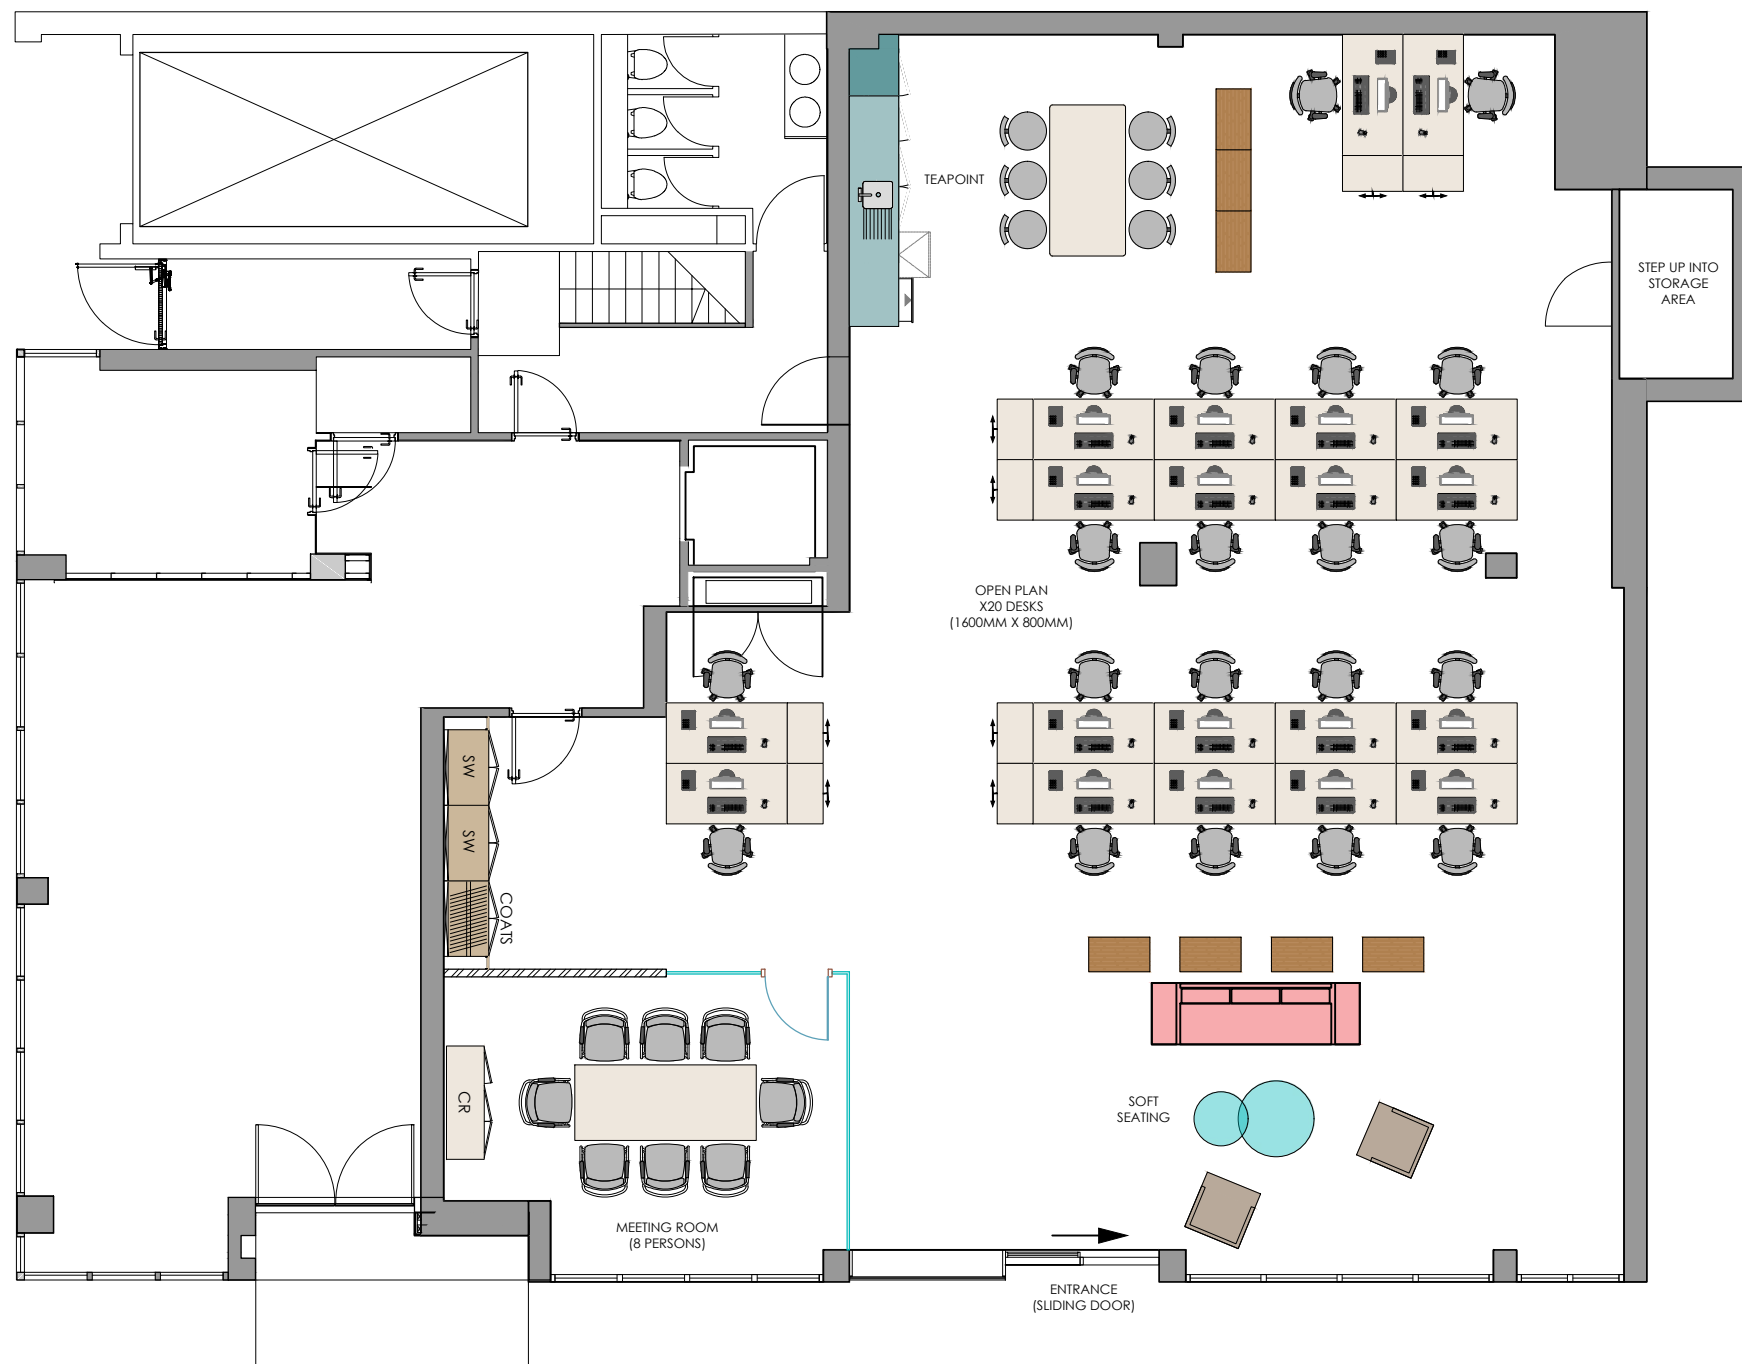

A PROPOSED ENTRANCE ELEVATION - ALL DIMENSIONS TO BE CHECKED ON SITE
SCALE 1:50

BGL19196 - ORDIC INVESTMENTS
 SKETCH PLAN FOUR
 GROUND FLOOR, 1 RED PLACE, MAYFAIR, LONDON W1K 6PL
 SCALE 1:100 @ A3