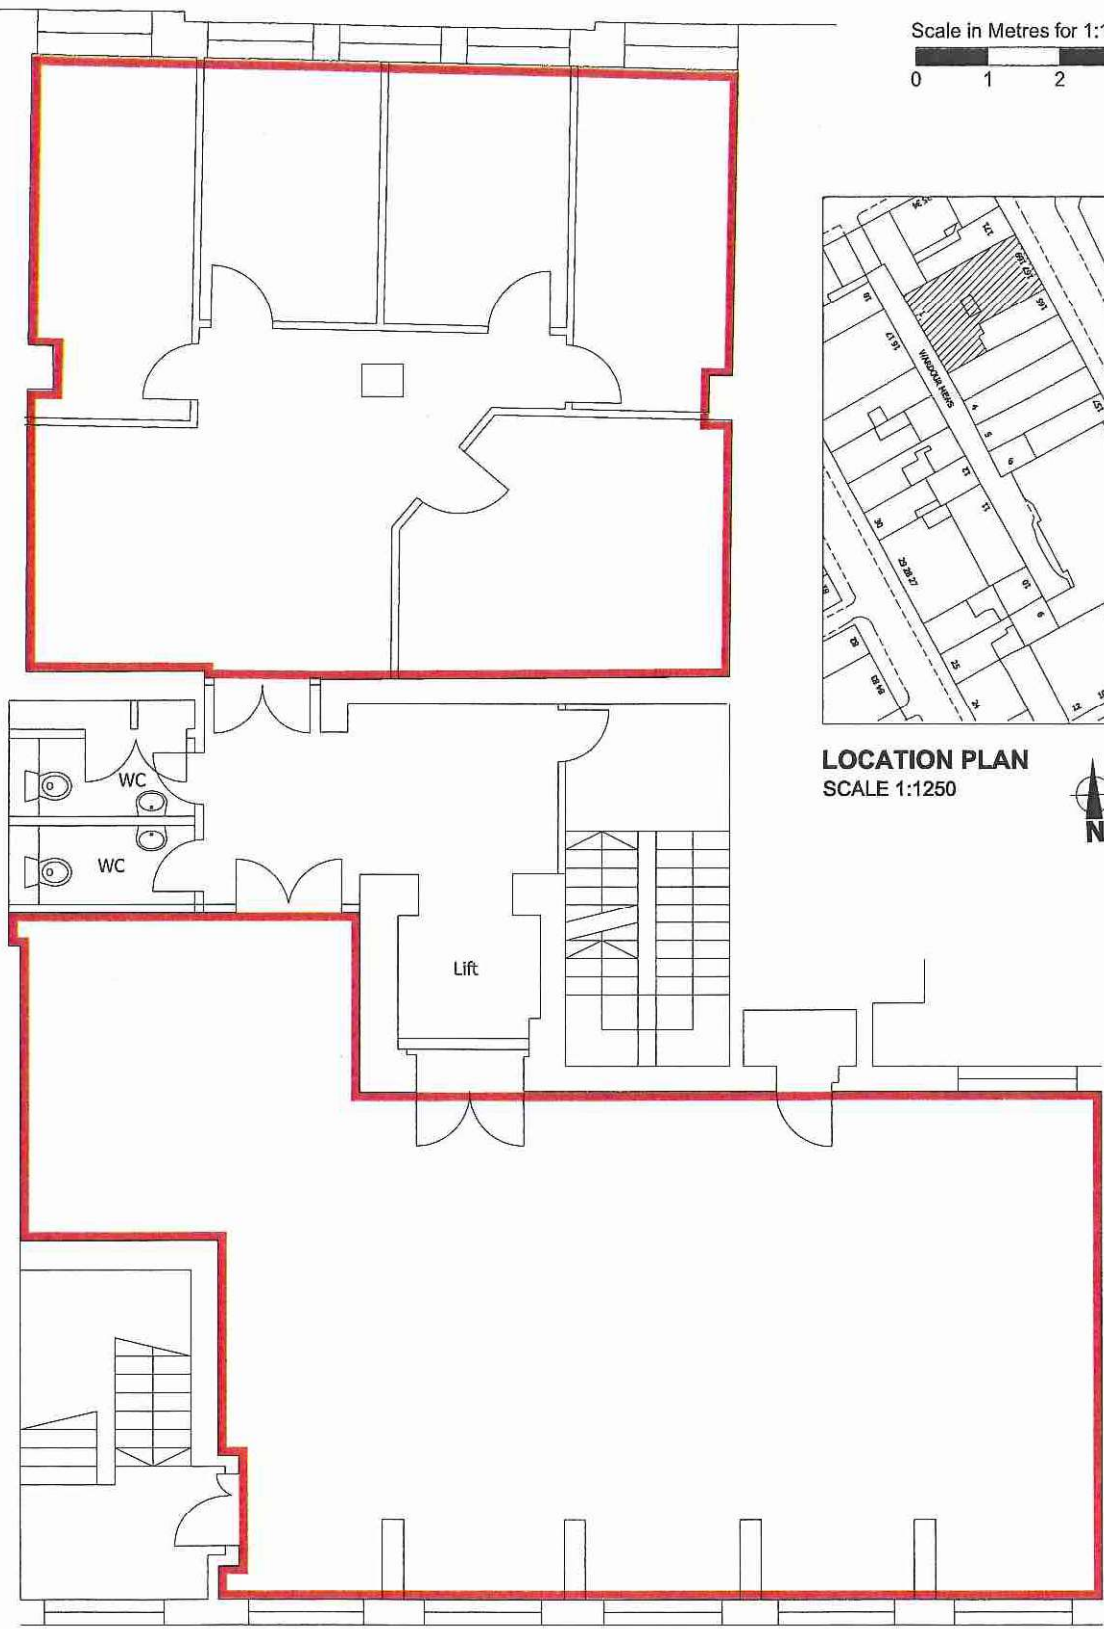

Scale in Metres for 1:100

LOCATION PLAN  
SCALE 1:1250

SECOND FLOOR PLAN  
SCALE 1:100

PLANS BY: planmattersuk t: 0845 123 5483 www.energymattersuk.com	ADDRESS : 167-169 WARDOUR STREET LONDON W1F 8WR	TITLE : LEASE PLAN	SCALE : 1:100 @ A4	DATE : JUL 2014
				DWG NO: 697