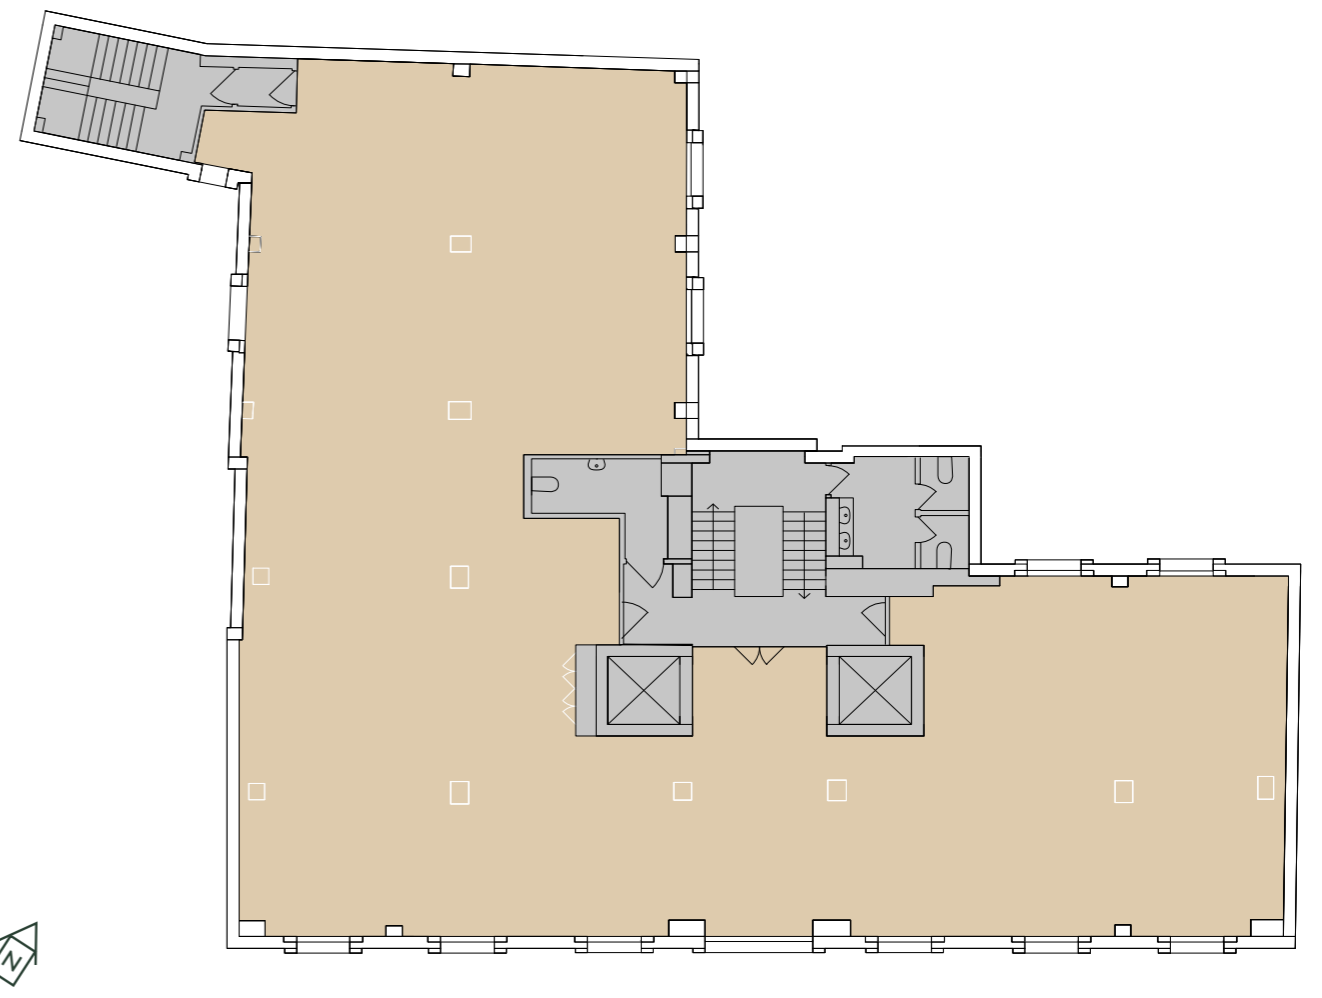

# LOWER GROUND

2,930 SQ FT / 272.2 SQ M

CHANDOS PLACE

■ Office space ■ Core ■ Showers ■ Lockers & bike racks ■ Lightwell

# 3RD FLOOR

3,645 SQ FT / 338.6 SQ M

CHANDOS PLACE

■ Office space ■ Core