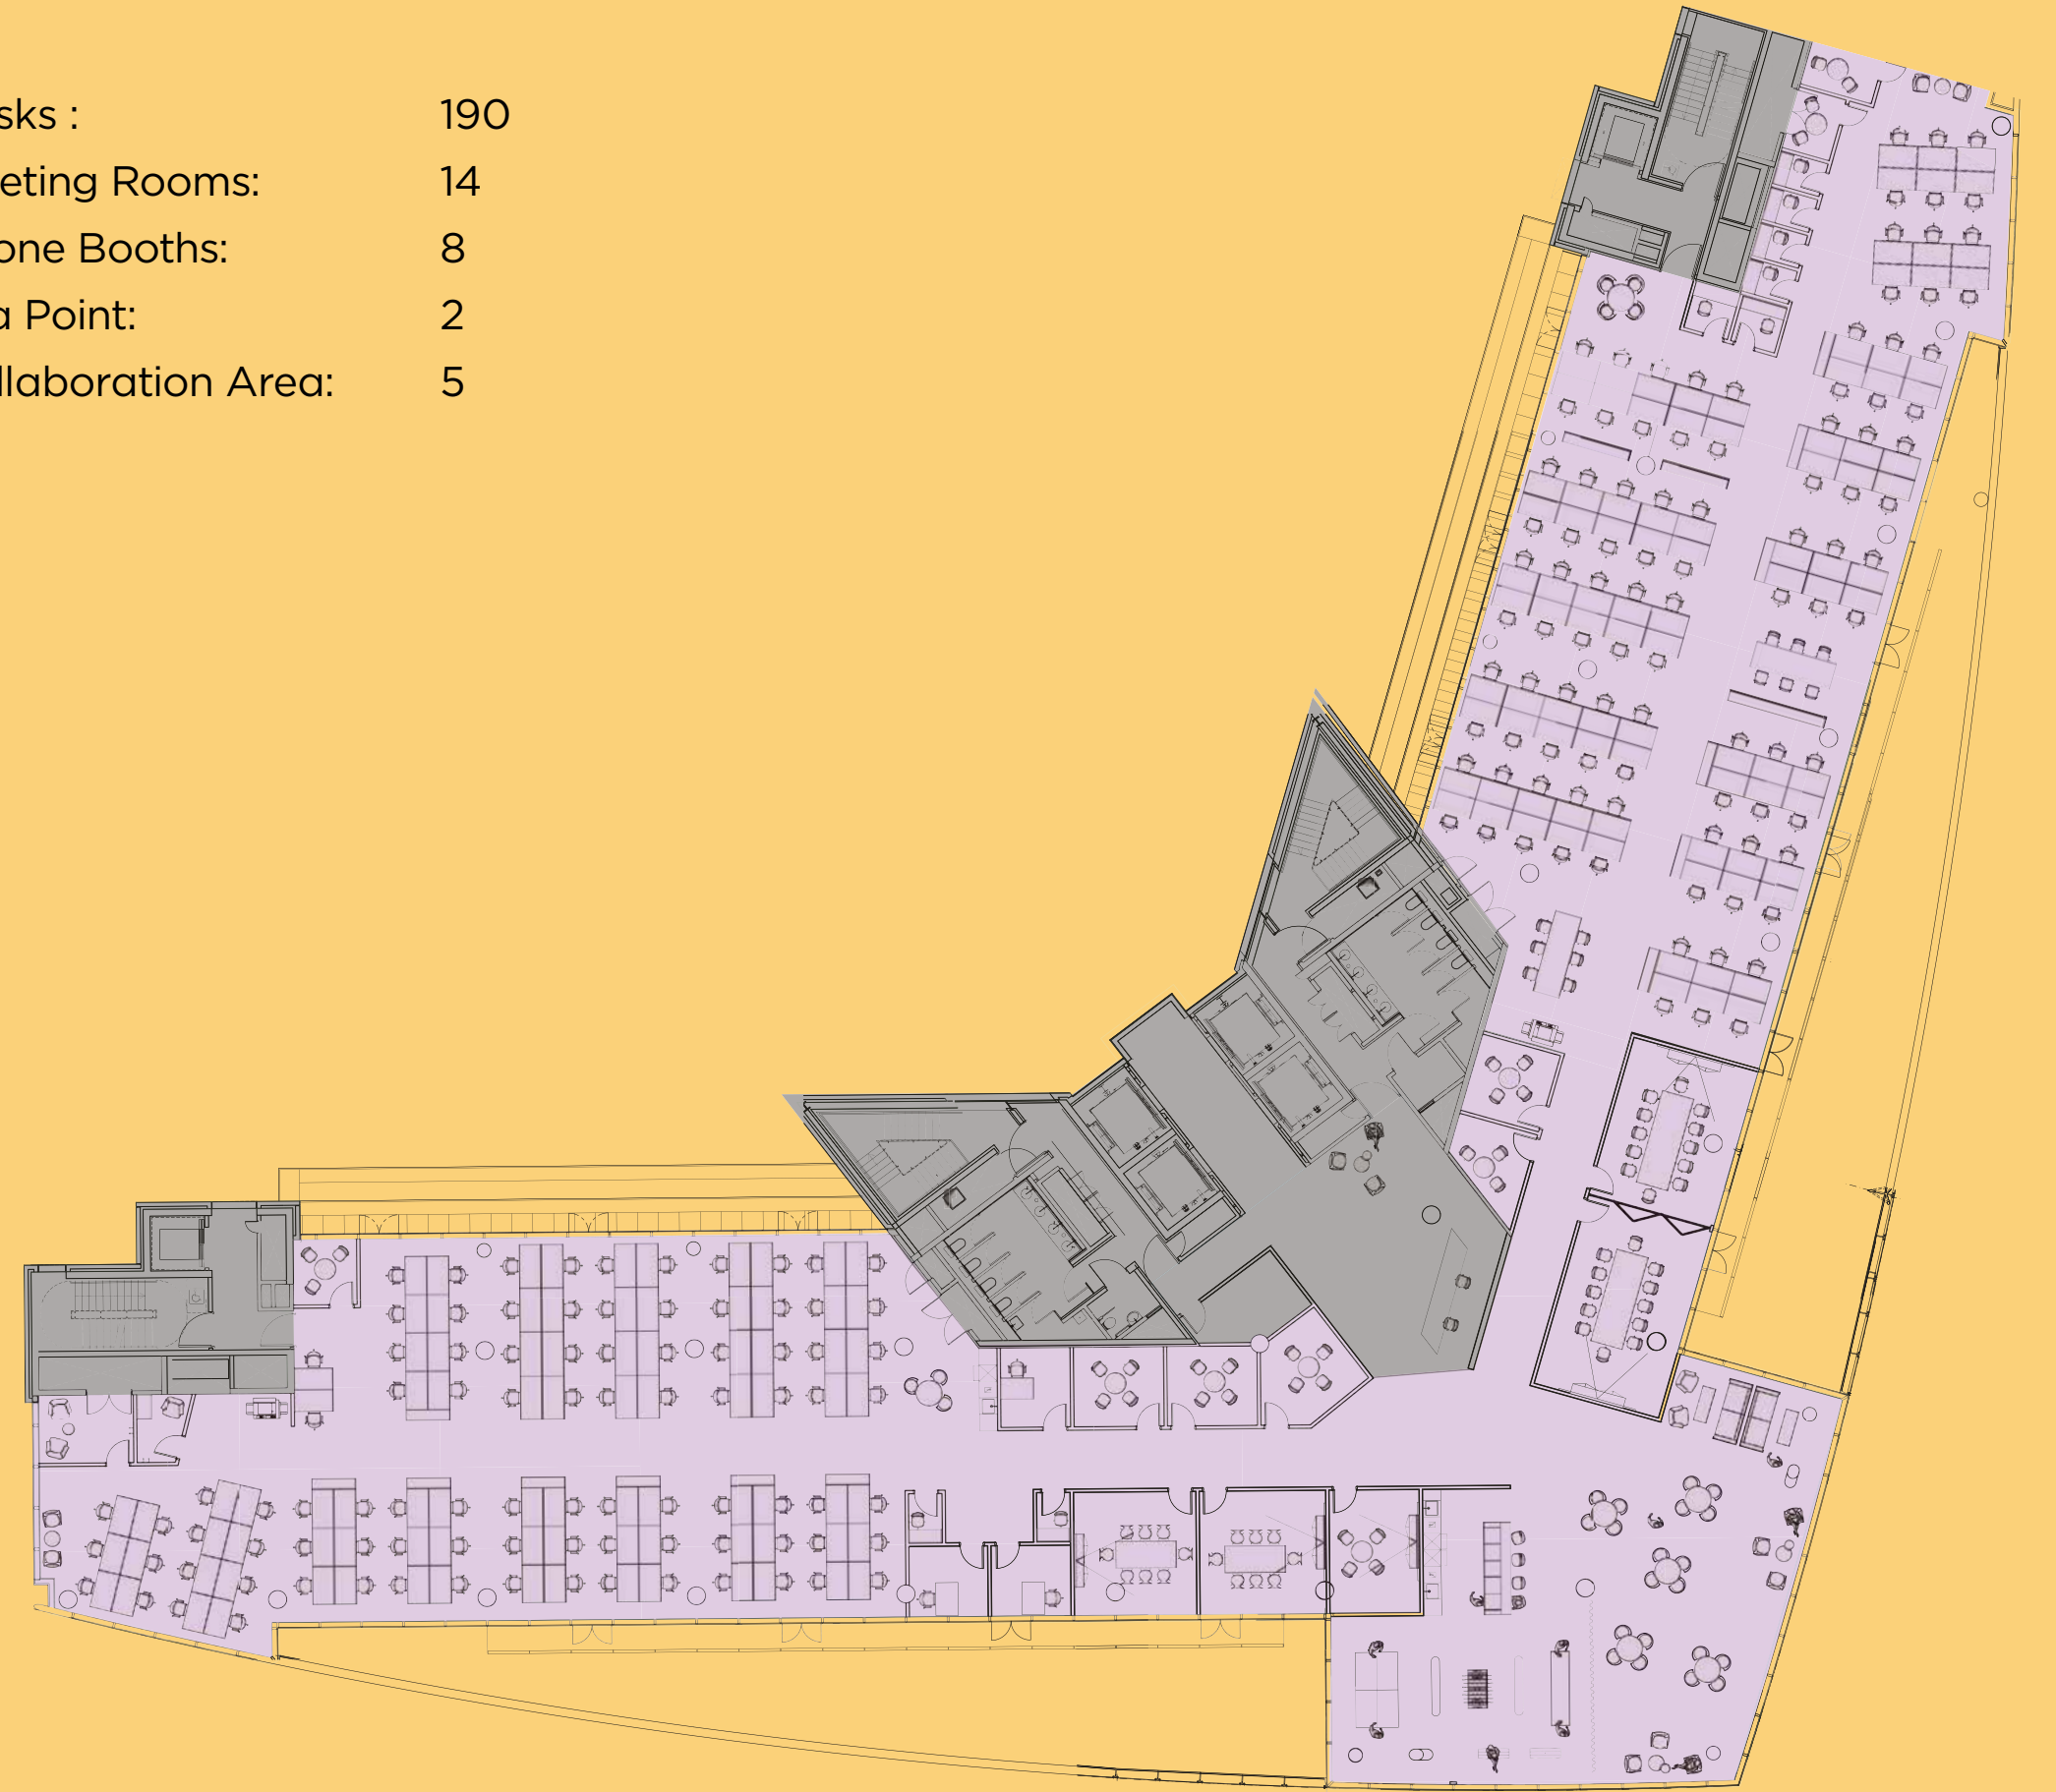

6th floor

9,300 sq ft

- Office
- Core

7th floor

15,080 sq ft

- Office
- Core

SPACEPLANS

6th floor

9,300 sq ft

- Desks : 98
- Meeting Rooms: 8
- Phone Booths: 8
- Tea Point: 2
- Collaboration Area: 1

OSNABURGH STREET

EUSTON ROAD

- Office
- Core

SPACEPLANS

7th floor

15,080 sq ft

- Desks : 190
- Meeting Rooms: 14
- Phone Booths: 8
- Tea Point: 2
- Collaboration Area: 5

OSNABURGH STREET

EUSTON ROAD

- Office
- Core

Not to scale. Indicative only.