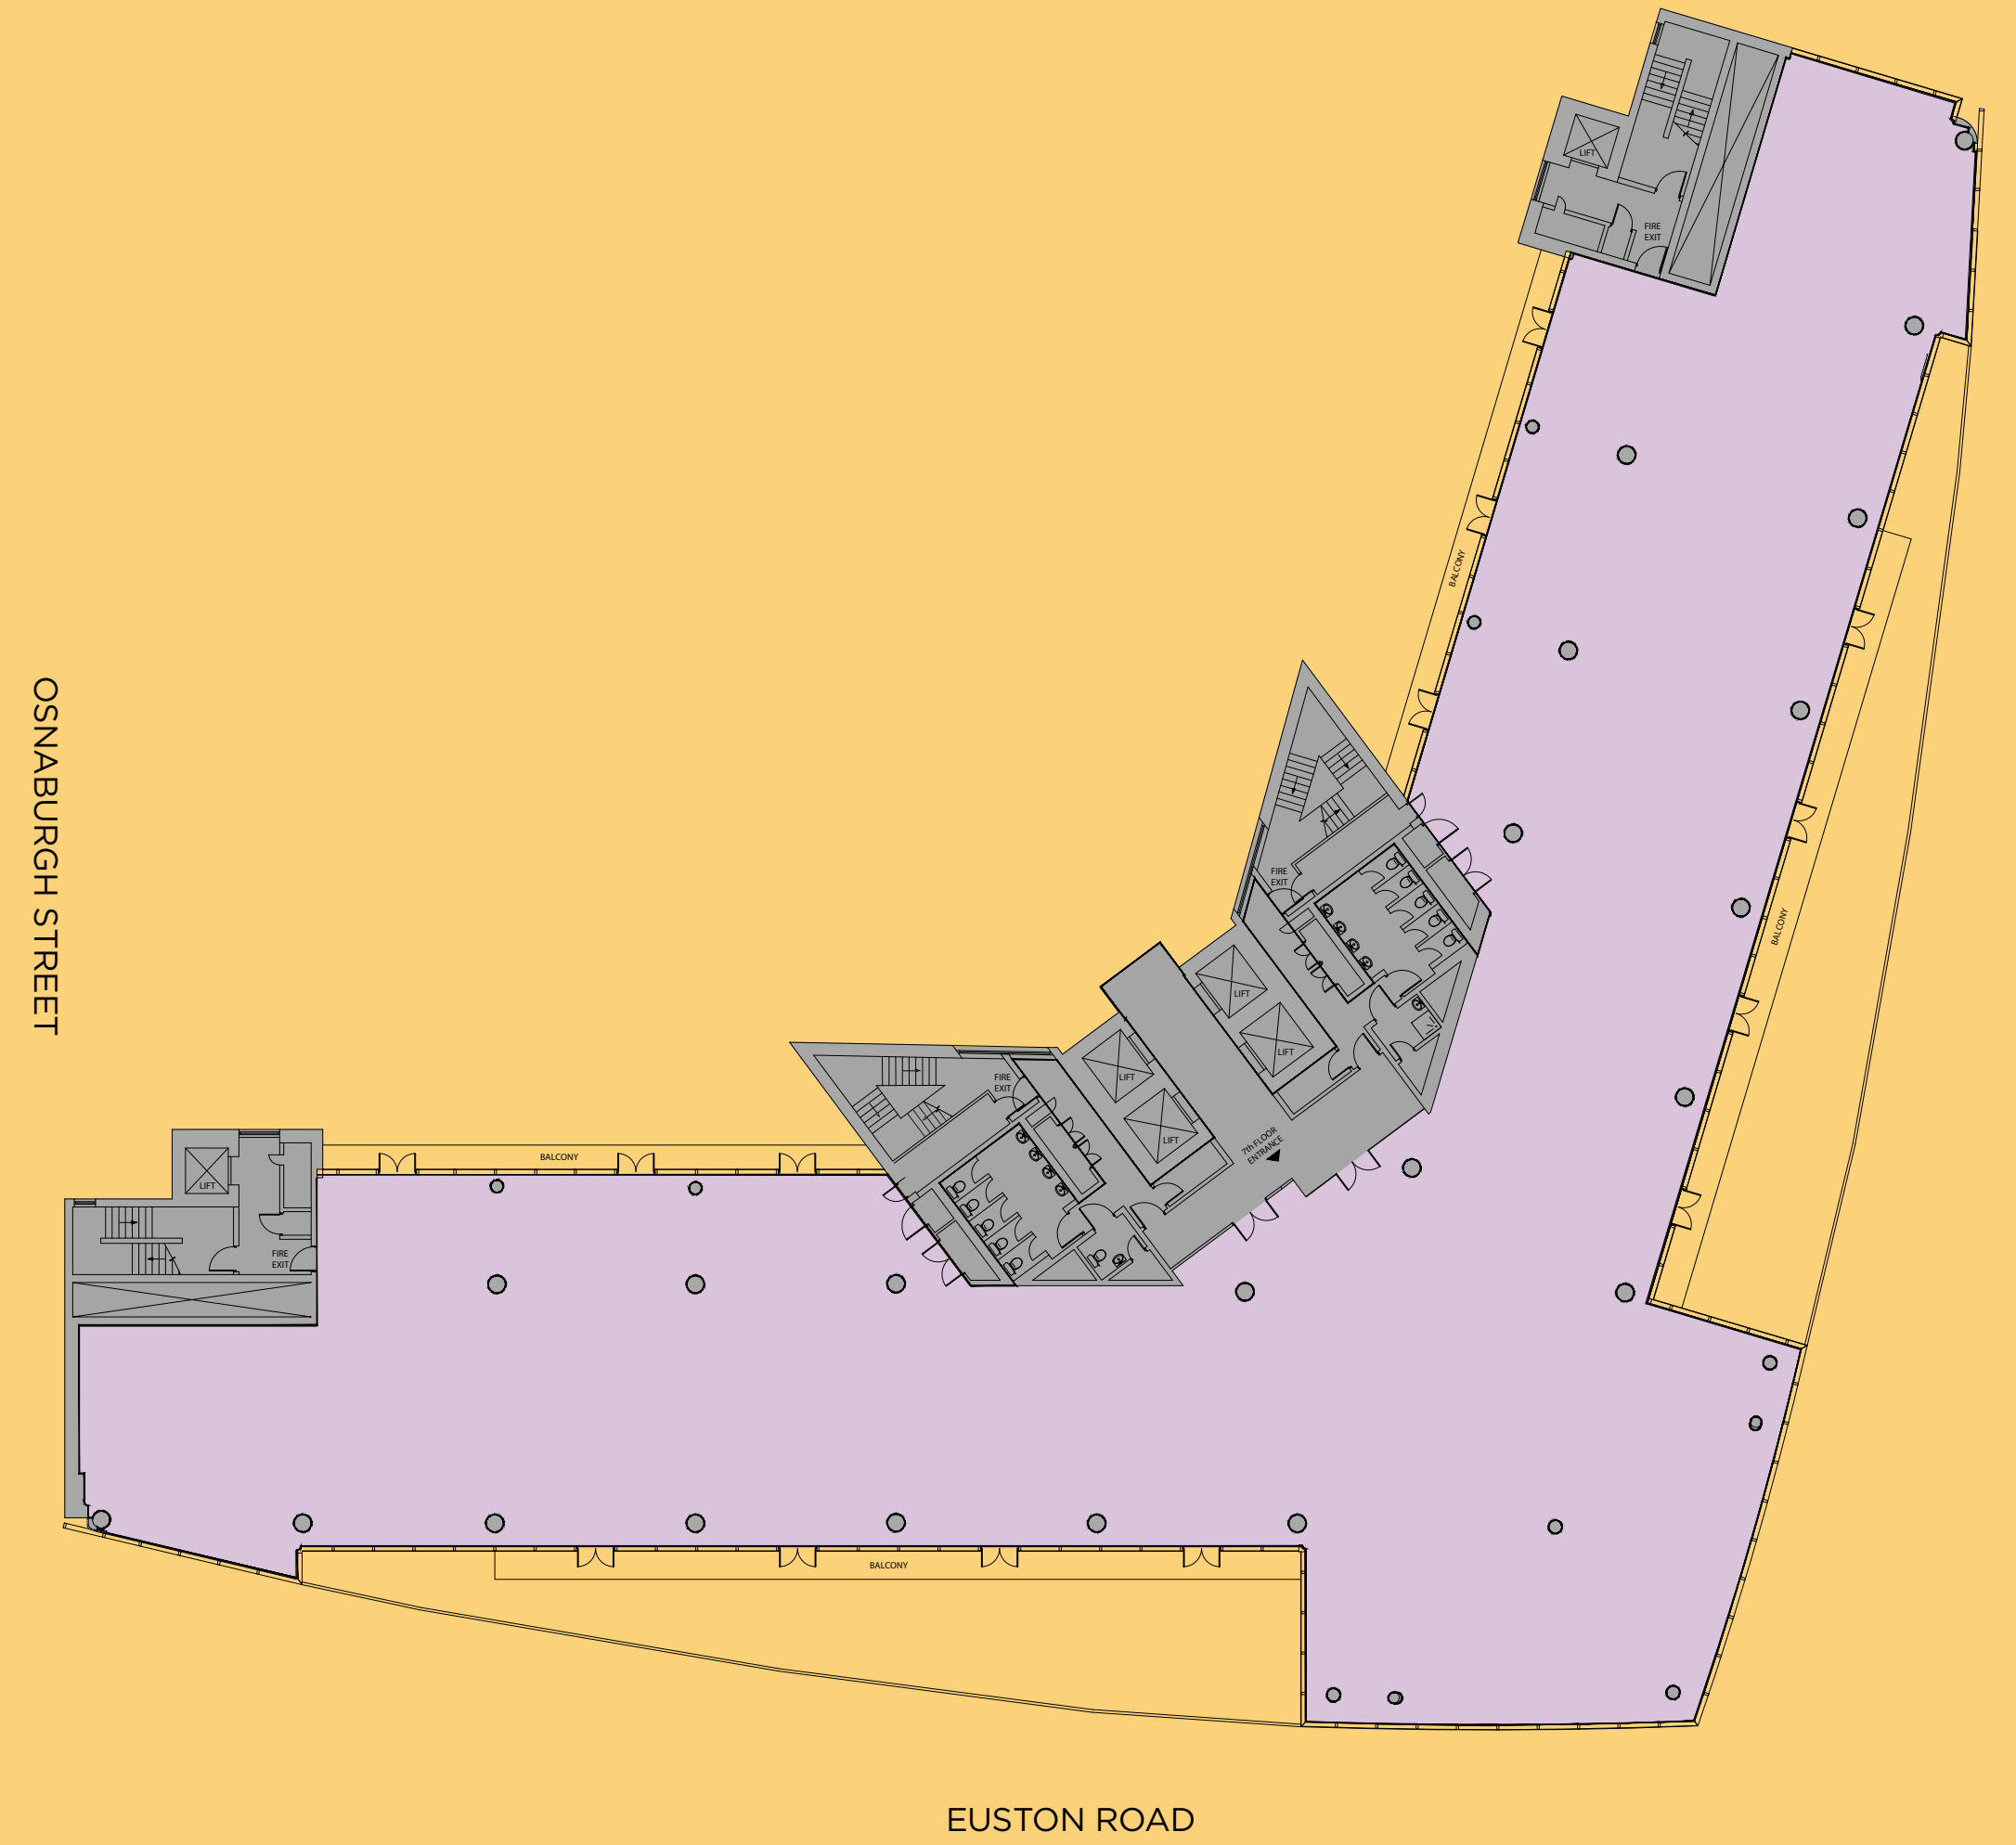

6th floor

9,300 sq ft

- Office
- Core

7th floor

15,080 sq ft

- Office
- Core

SPACEPLANS

6th floor

9,300 sq ft

- Desks : 98
- Meeting Rooms: 8
- Phone Booths: 8
- Tea Point: 2
- Collaboration Area: 1

OSNABURGH STREET

EUSTON ROAD

- Office
- Core

SPACEPLANS

7th floor

15,080 sq ft

- Desks : 190
- Meeting Rooms: 14
- Phone Booths: 8
- Tea Point: 2
- Collaboration Area: 5

OSNABURGH STREET

EUSTON ROAD

- Office
- Core

Not to scale. Indicative only.