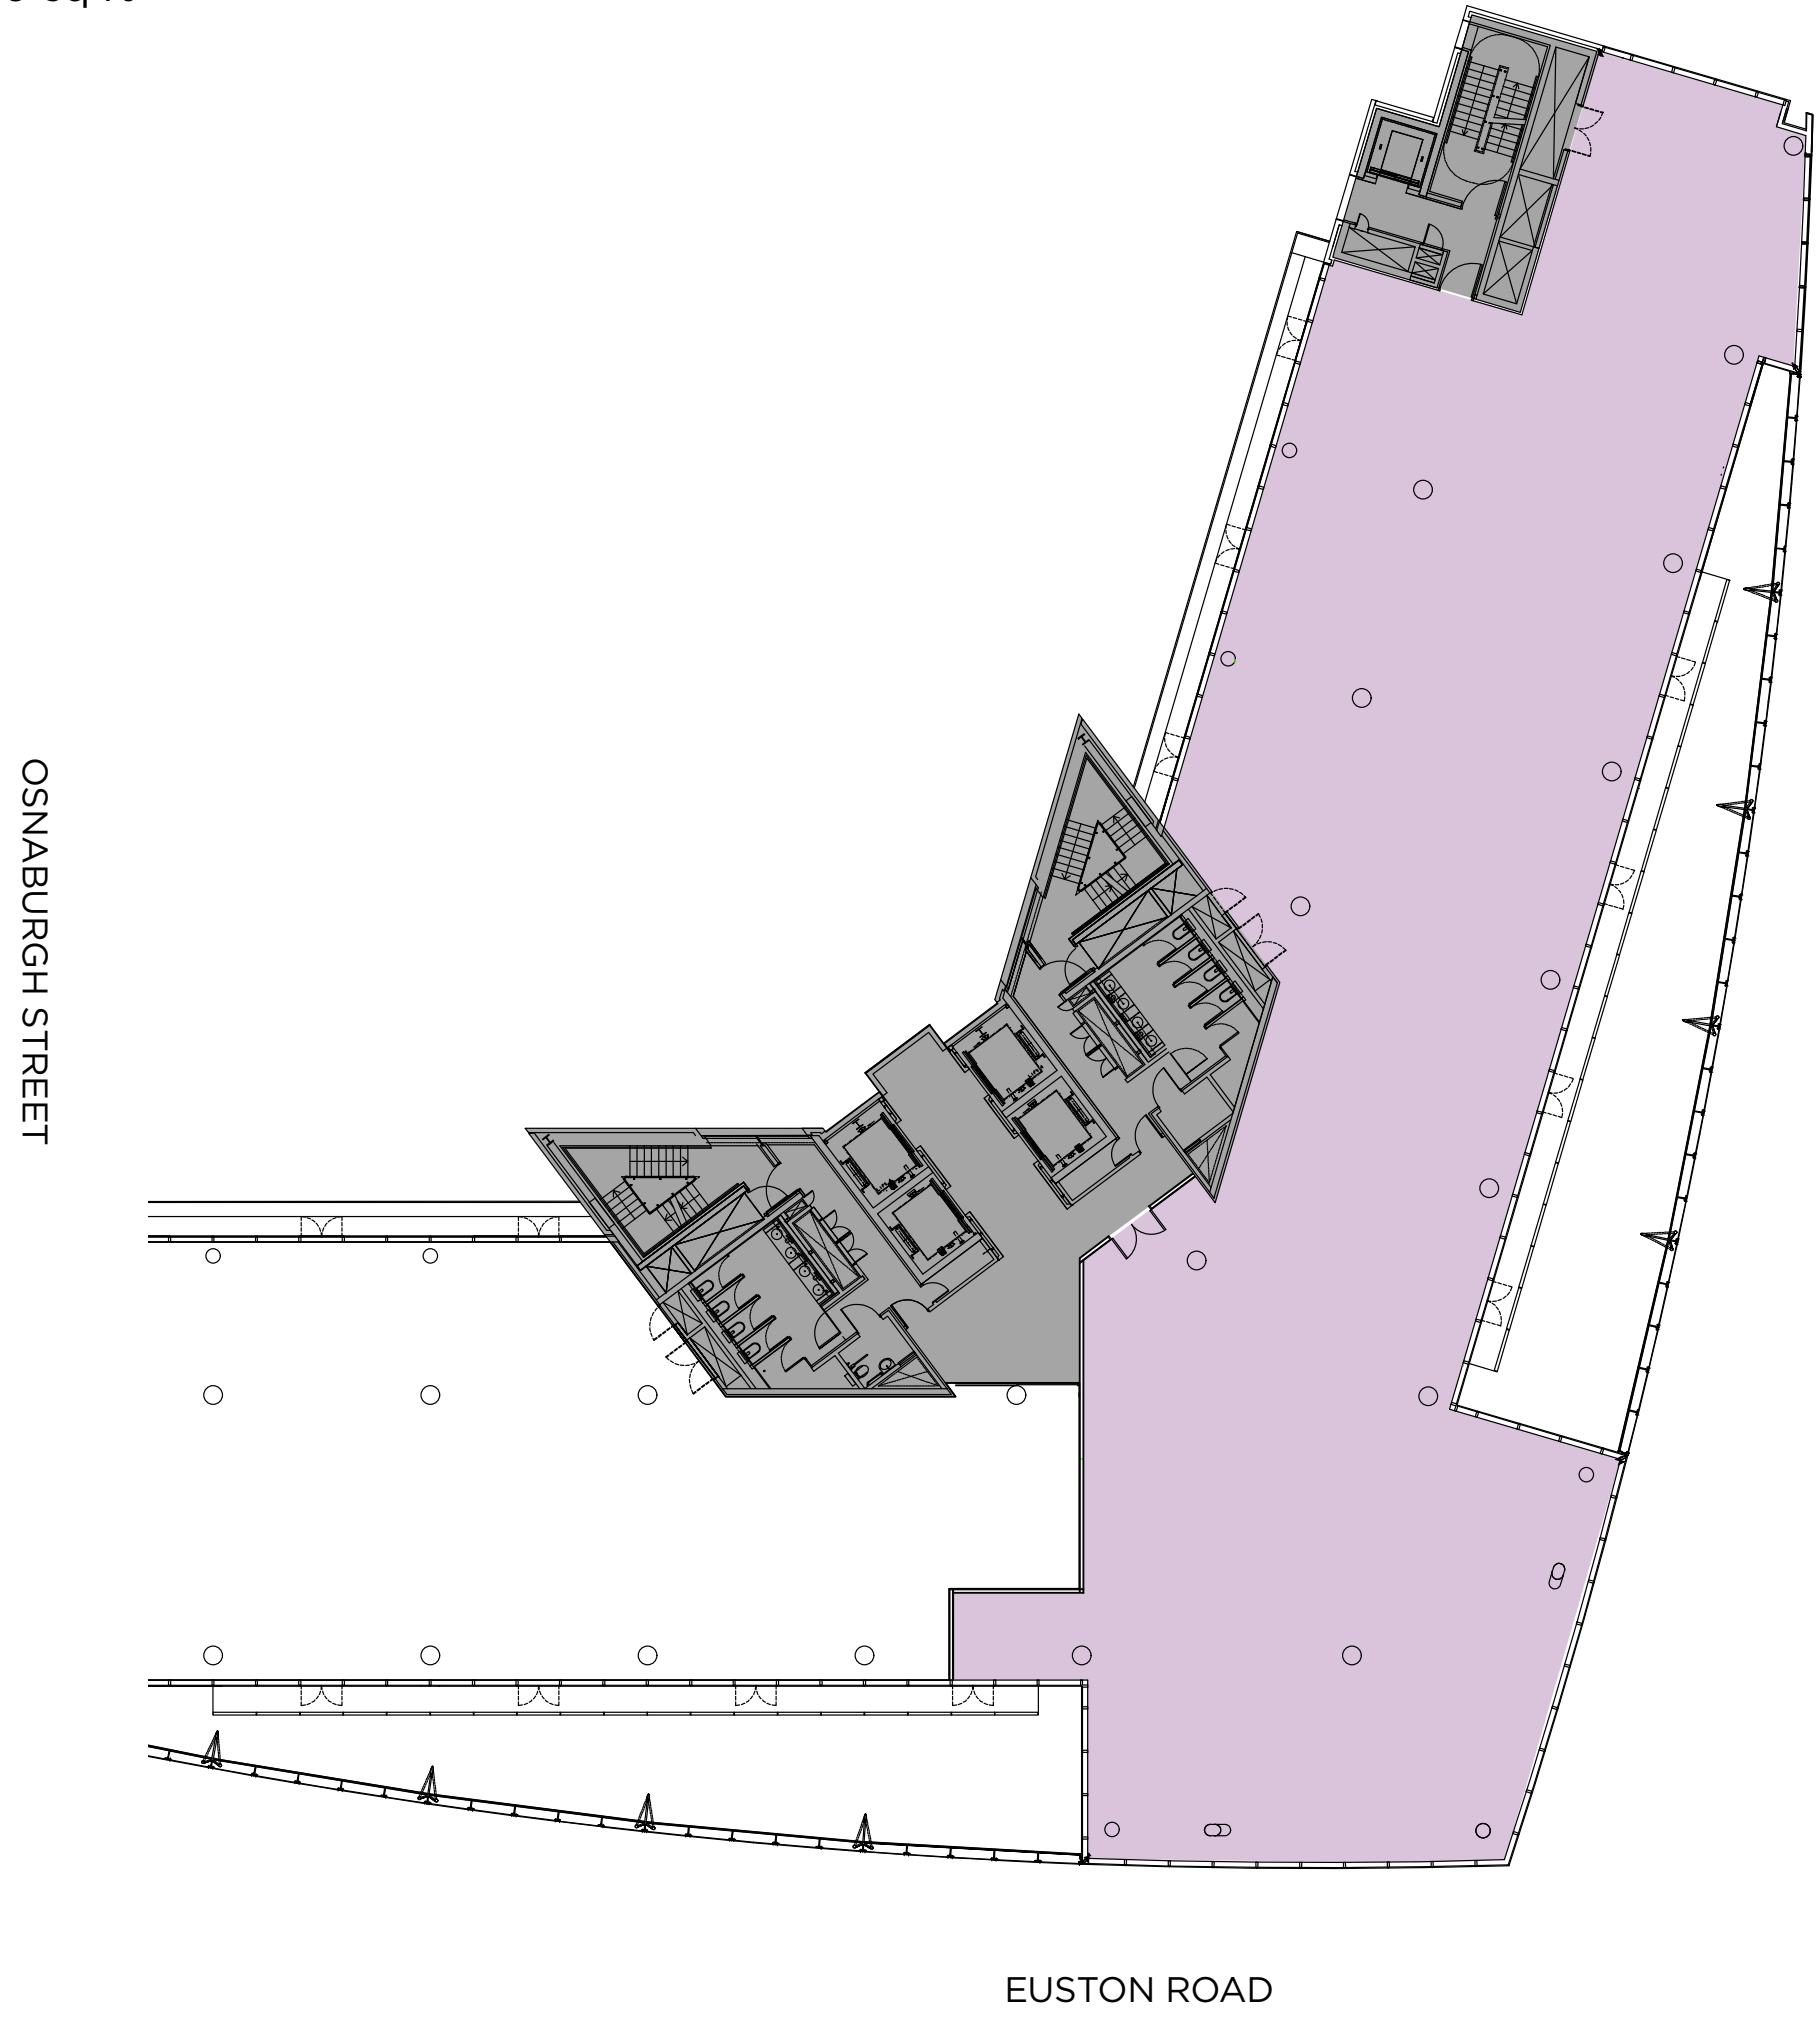

6th floor

9,300 sq ft

- Office
- Core

7th floor

15,080 sq ft

- Office
- Core

SPACEPLANS

6th floor

9,300 sq ft

- Desks : 98
- Meeting Rooms: 8
- Phone Booths: 8
- Tea Point: 2
- Collaboration Area: 1

OSNABURGH STREET

EUSTON ROAD

- Office
- Core

SPACEPLANS

7th floor

15,080 sq ft

- Desks : 190
- Meeting Rooms: 14
- Phone Booths: 8
- Tea Point: 2
- Collaboration Area: 5

OSNABURGH STREET

EUSTON ROAD

- Office
- Core

Not to scale. Indicative only.