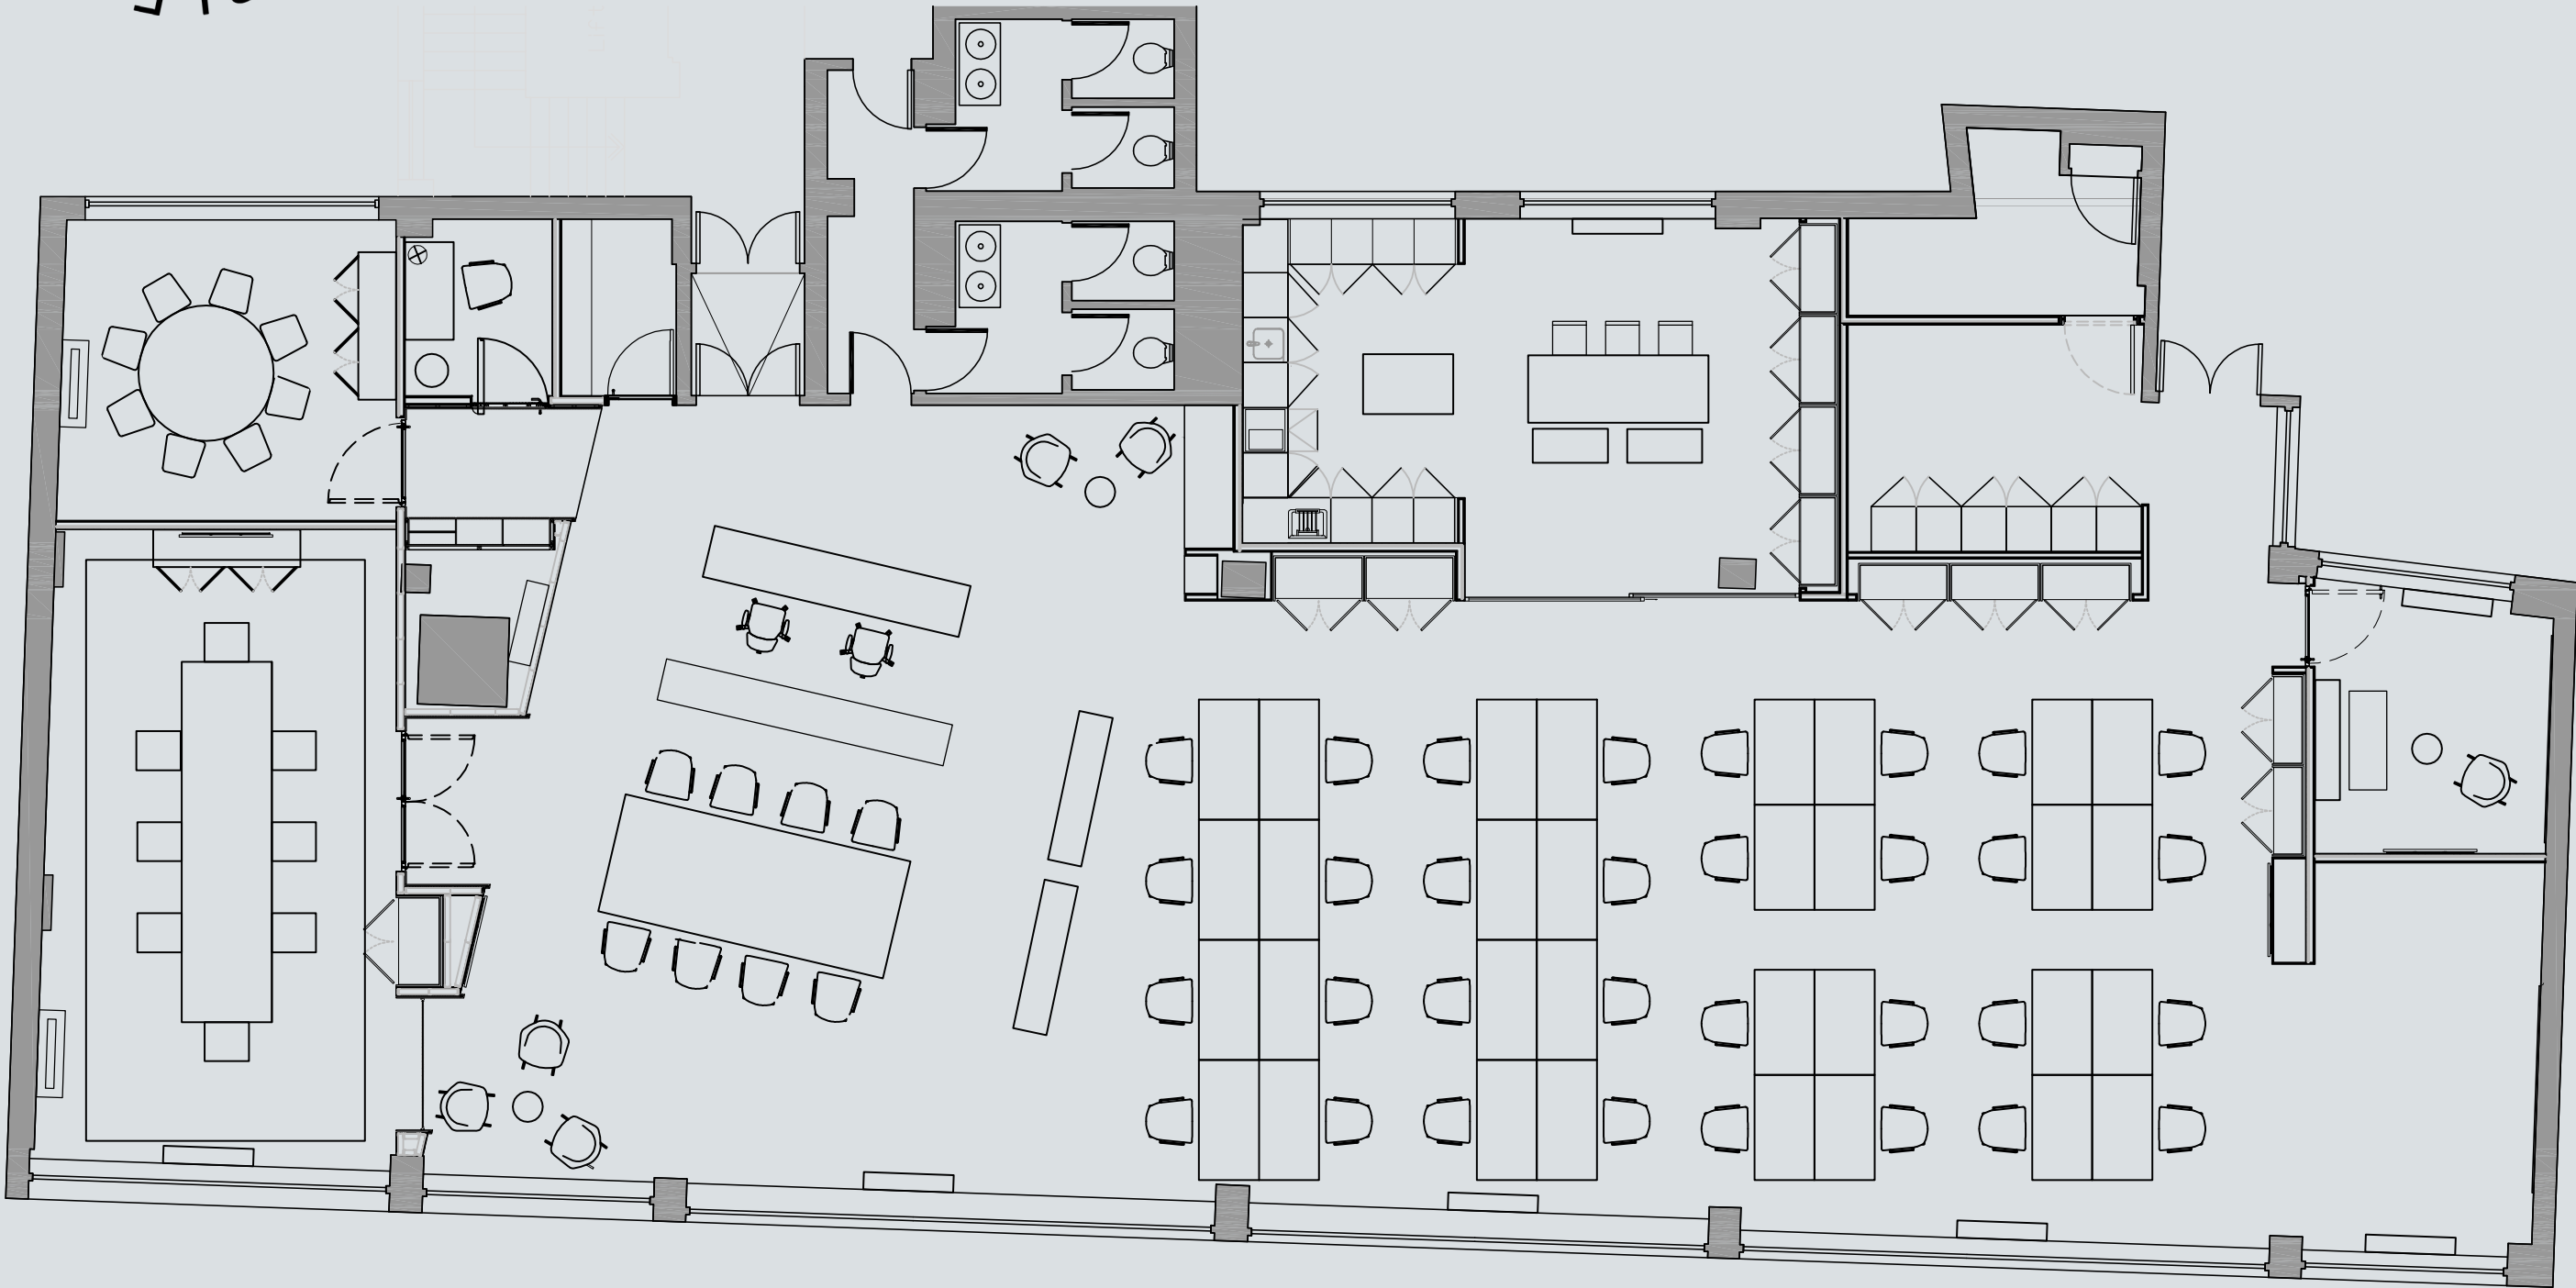

# Furnished + Flexible

4th floor:  
4,162 sq ft / 387 sq m

## What's Included

-  Reception and waiting area
-  32 x fixed desks
-  3 x private meeting rooms
-  1 x phone booth
-  2 x breakout areas

-  8 x hot desks
-  Kitchen and seating area
-  Private on-floor WCs
-  Air conditioning
-  Cabled and enabled with high-speed fibre

FURNISHED \* FLEXIBLE \*

Illustrative Furnished+Flexible plan