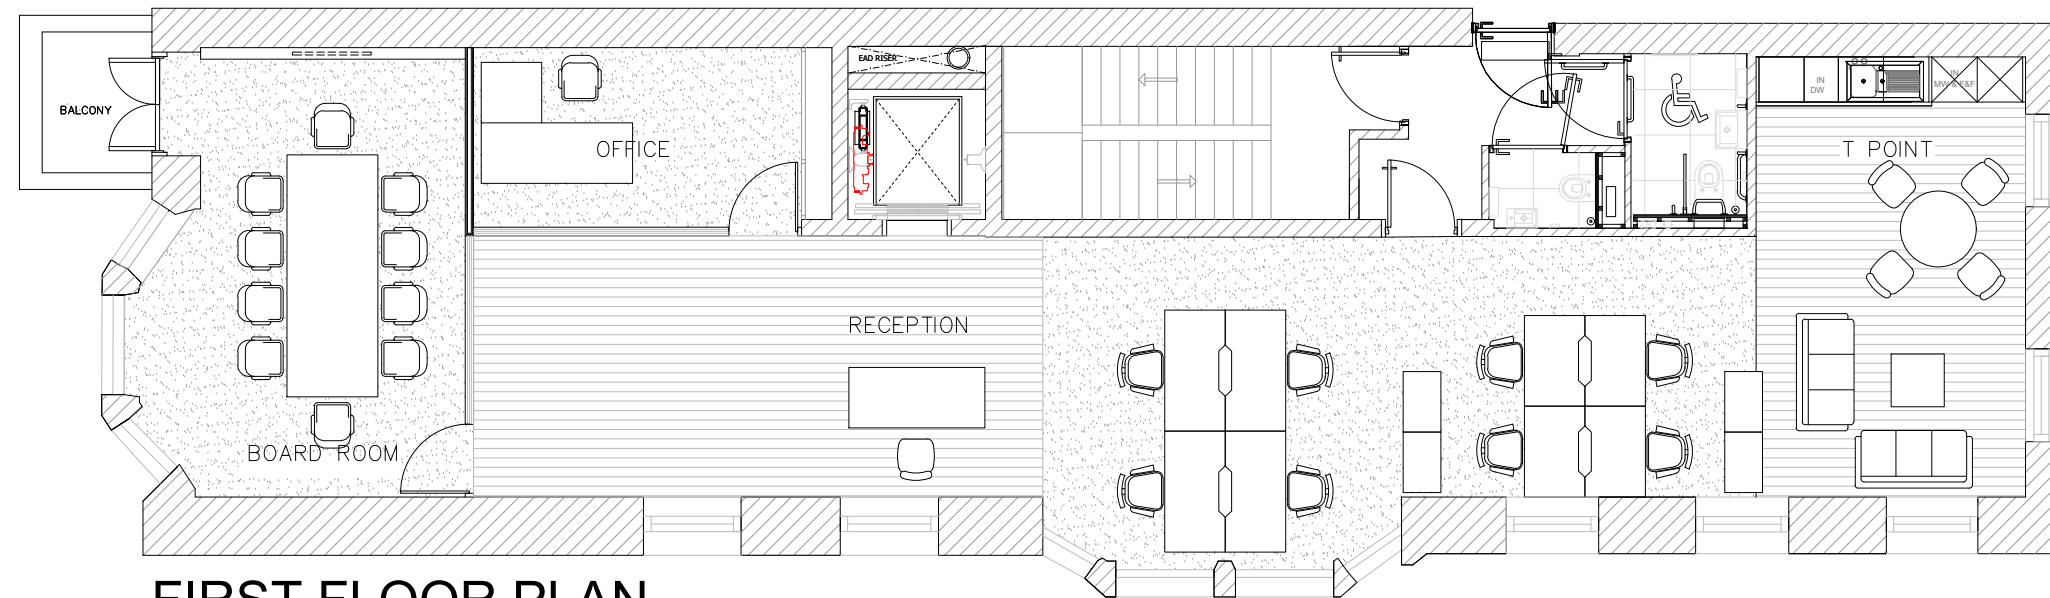

KEY

-  Timber Flooring
-  Carpet

FIRST FLOOR PLAN

Revision	Description	Date
----------	-------------	------

PELICAN

Building Contractors Limited
 51 The Grove, London, W5 5DX
 T: 020 8567 2489 F: 020 8566 2961

Project
 115 Park Street
 Mayfair, W5 2AW

Drawing
 First Floor Plan -
 Floor Finishes

Drawing Reference **Drawn**
 115PS_PR_FF_011 GM

Version	Revision	Scale	Date
---------	----------	-------	------

- - A3 NS 21/12 2020